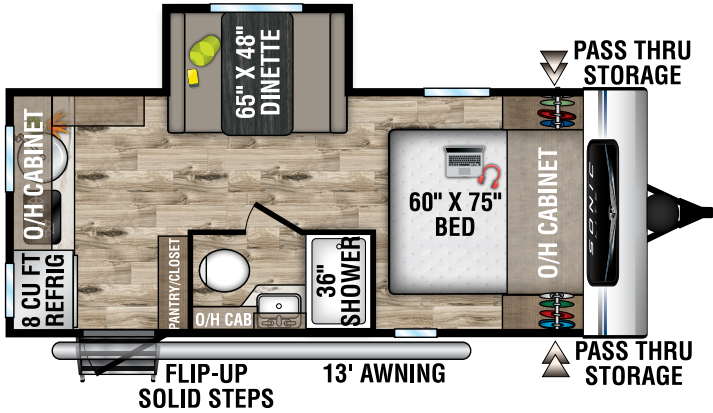

SL160VBH

UVW – 3,590 lbs. | Exterior Length – 21' 3" | Sleeps – 4

SL169VMK

UVW – 3,500 lbs. | Exterior Length – 21' 1" | Sleeps – 4

2022 SONIC LITE

SL169VRK

UVW – 3,620 lbs. | Exterior Length – 22'1" | Sleeps – 4

SL169VUD

UVW – 3,450 lbs. | Exterior Length – 21'10" | Sleeps – 6

NXG FRAME
The Next Generation in RV Frame Technology

RV COMPOSITE PANELS
AZDEL
ONBOARD®

985 N 900 W | Shipshewana, IN 46565 | www.venture-rv.com