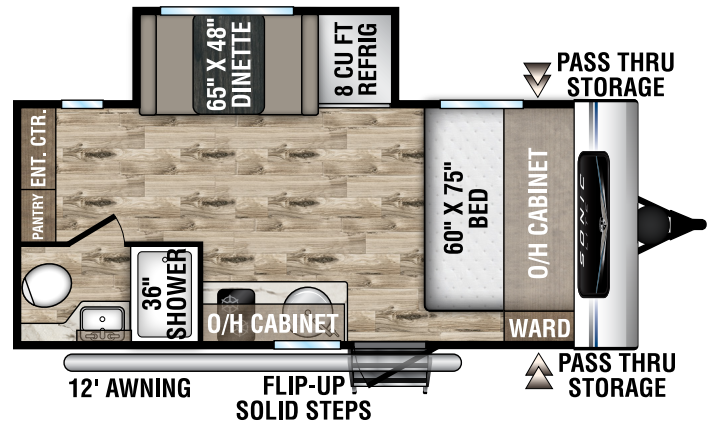

SONIC LITE

2022

Ultra-Lite Travel Trailers

SL150VRB

UVW – 3,160 lbs. | Exterior Length – 19' 11" | Sleeps – 2

SL150VRK

UVW – 3,020 lbs. | Exterior Length – 19' 1" | Sleeps – 2

NEW
w/Campfire
Cafe!

SL160VBH

UVW – 3,590 lbs. | Exterior Length – 21' 3" | Sleeps – 4

SL169VMK

UVW – 3,500 lbs. | Exterior Length – 21' 1" | Sleeps – 4

2022 SONIC LITE

SL169VRK

UVW – 3,620 lbs. | Exterior Length – 22'1" | Sleeps – 4

SL169VUD

UVW – 3,450 lbs. | Exterior Length – 21'10" | Sleeps – 6

NXG FRAME
The Next Generation in RV Frame Technology

RV COMPOSITE PANELS
AZDEL
ONBOARD®

985 N 900 W | Shipshewana, IN 46565 | www.venture-rv.com