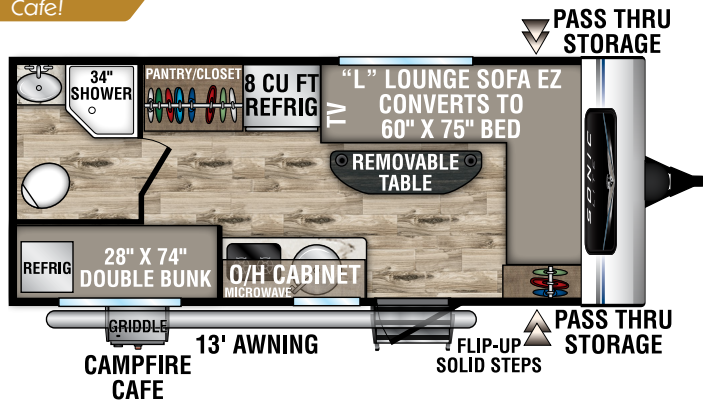

SONIC LITE

2022

Ultra-Lite Travel Trailers

SL150VRB

UVW – 3,160 lbs. | Exterior Length – 19' 11" | Sleeps – 2

SL150VRK

UVW – 3,020 lbs. | Exterior Length – 19' 1" | Sleeps – 2

NEW
w/Campfire
Cafe!

SL160VBH

UVW – 3,590 lbs. | Exterior Length – 21' 3" | Sleeps – 4

SL169VMK

UVW – 3,500 lbs. | Exterior Length – 21' 1" | Sleeps – 4

2022 SONIC LITE

SL169VRK

UVW – 3,620 lbs. | Exterior Length – 22'1" | Sleeps – 4

SL169VUD

UVW – 3,450 lbs. | Exterior Length – 21'10" | Sleeps – 6

NXG FRAME
The Next Generation in RV Frame Technology

RV COMPOSITE PANELS
AZDEL
ONBOARD®

985 N 900 W | Shipshewana, IN 46565 | www.venture-rv.com