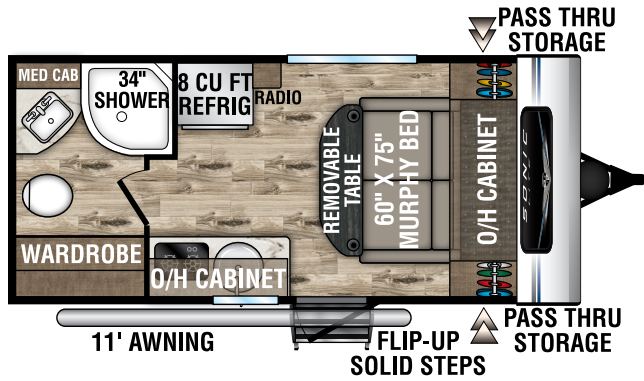

SONIC LITE

2022

Ultra-Lite Travel Trailers

SL150VRB

UVW – 3,160 lbs. | Exterior Length – 19' 11" | Sleeps – 2

SL150VRK

UVW – 3,020 lbs. | Exterior Length – 19' 1" | Sleeps – 2

NEW
w/Campfire
Cafe!

SL160VBH

UVW – 3,590 lbs. | Exterior Length – 21' 3" | Sleeps – 4

SL169VMK

UVW – 3,500 lbs. | Exterior Length – 21' 1" | Sleeps – 4

2022 SONIC LITE

SL169VRK

UVW – 3,620 lbs. | Exterior Length – 22'1" | Sleeps – 4

SL169VUD

UVW – 3,450 lbs. | Exterior Length – 21'10" | Sleeps – 6

NXG FRAME
The Next Generation in RV Frame Technology

RV COMPOSITE PANELS
AZDEL
ONBOARD®

985 N 900 W | Shipshewana, IN 46565 | www.venture-rv.com