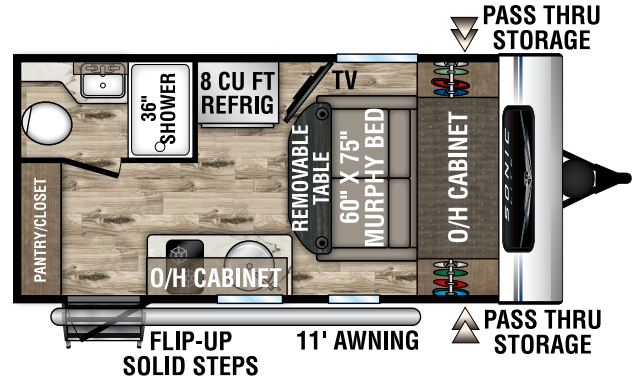

SONIC LITE

2022

Ultra-Lite Travel Trailers

SL150VRB

UVW – 3,160 lbs. | Exterior Length – 19' 11" | Sleeps – 2

SL150VRK

UVW – 3,020 lbs. | Exterior Length – 19' 1" | Sleeps – 2

NEW
w/Campfire
Cafe!

SL160VBH

UVW – 3,590 lbs. | Exterior Length – 21' 3" | Sleeps – 4

SL169VMK

UVW – 3,500 lbs. | Exterior Length – 21' 1" | Sleeps – 4

2022 SONIC LITE

SL169VRK

UVW – 3,620 lbs. | Exterior Length – 22'1" | Sleeps – 4

SL169VUD

UVW – 3,450 lbs. | Exterior Length – 21'10" | Sleeps – 6

NXG FRAME
The Next Generation in RV Frame Technology

RV COMPOSITE PANELS
AZDEL
ONBOARD®

985 N 900 W | Shipshewana, IN 46565 | www.venture-rv.com