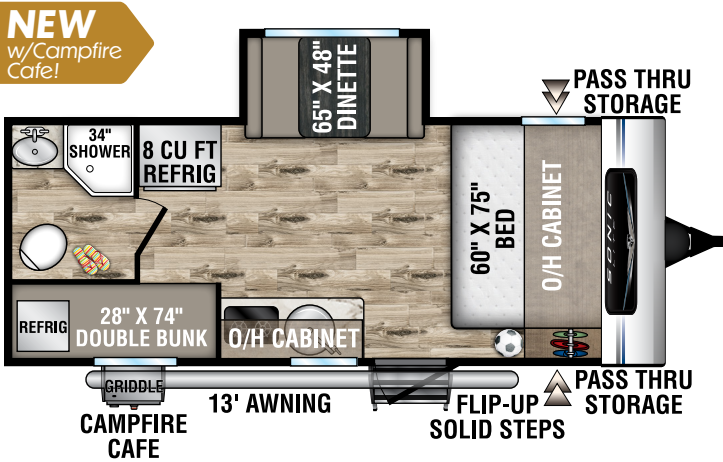

SONIC LITE

2022

Ultra-Lite Travel Trailers

SL150VRB

UVW – 3,160 lbs. | Exterior Length – 19' 11" | Sleeps – 2

SL150VRK

UVW – 3,020 lbs. | Exterior Length – 19' 1" | Sleeps – 2

NEW
w/Campfire
Cafe!

SL160VBH

UVW – 3,590 lbs. | Exterior Length – 21' 3" | Sleeps – 4

SL169VMK

UVW – 3,500 lbs. | Exterior Length – 21' 1" | Sleeps – 4

2022 SONIC LITE

SL169VRK

UVW – 3,620 lbs. | Exterior Length – 22'1" | Sleeps – 4

SL169VUD

UVW – 3,450 lbs. | Exterior Length – 21'10" | Sleeps – 6

NXG FRAME
The Next Generation in RV Frame Technology

RV COMPOSITE PANELS
AZDEL
ONBOARD®

985 N 900 W | Shipshewana, IN 46565 | www.venture-rv.com