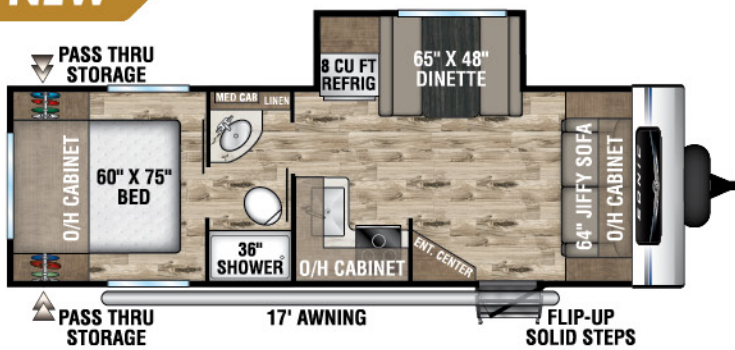

SN241VFK

UVW – 4,540 lbs. | Exterior Length – 28' 4" | Sleeps – 6

NEW

SN241VFL

UVW – TBD | Exterior Length – 28' 4" | Sleeps – 6