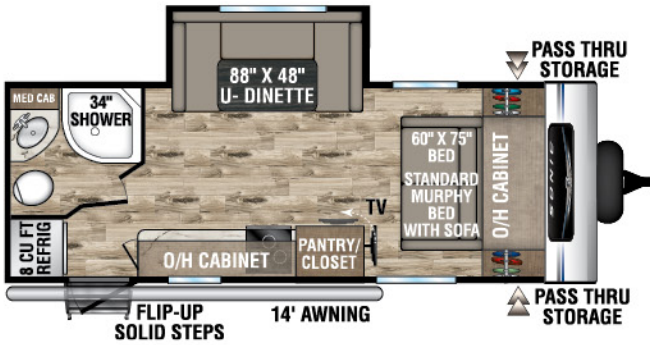

## SN190VRB

UVW – 3,880 lbs. | Exterior Length – 23' 3" | Sleeps – 4

## SN211VDB

UVW – 4,600 lbs. | Exterior Length – 27' | Sleeps – 8

## SN211VRB

UVW – 4,350 lbs. | Exterior Length – 25' | Sleeps – 4

## SN220VBH

UVW – 4,530 lbs. | Exterior Length – 26' 7" | Sleeps – 6