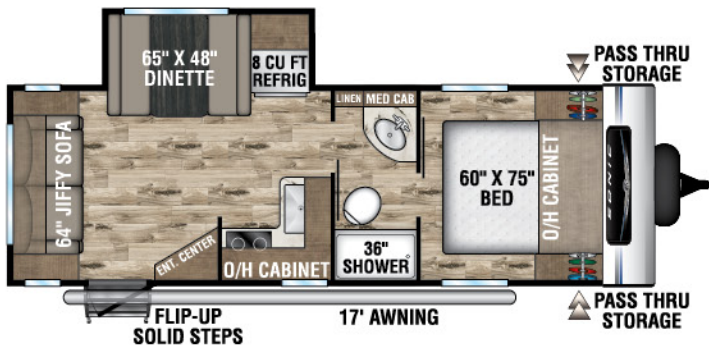

2022 SONIC

SN231VRL

UVW – 4,520 lbs. | Exterior Length – 26' 11" | Sleeps – 6