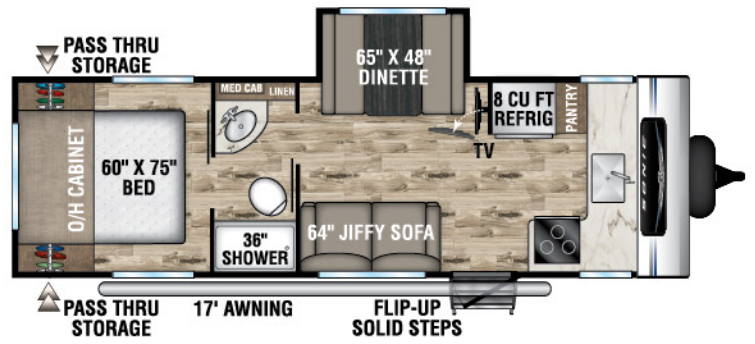

2022 SONIC

SN231VRL

UVW – 4,520 lbs. | Exterior Length – 26' 11" | Sleeps – 6

SN241VFK

UVW – 4,540 lbs. | Exterior Length – 28' 4" | Sleeps – 6

NEW

SN241VFL

UVW – TBD | Exterior Length – 28' 4" | Sleeps – 6

MXG FRAME
The Next Generation in RV Frame Technology

RV COMPOSITE PANELS
AZDEL
ONBOARD®

985 N 900 W | Shipshewana, IN 46565 | www.venture-rv.com

Due to continual research and advances, manufacturer reserves the right to change specifications, design, price and equipment without notice, and assumes no responsibility for any error in this literature. Some items shown are not included as standard or optional equipment.

©2021 Venture | 10/20/21 | 15M