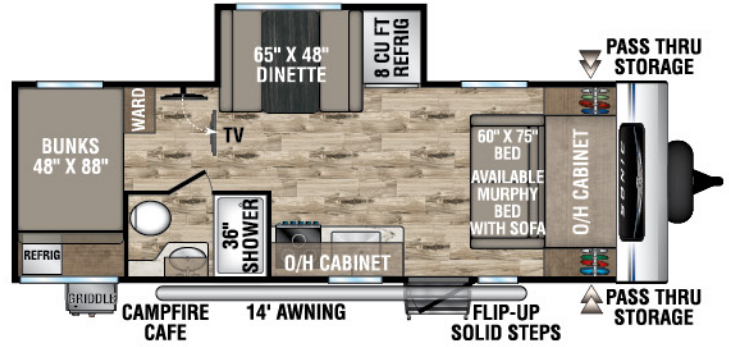

## SN190VRB

UVW – 3,880 lbs. | Exterior Length – 23' 3" | Sleeps – 4

## SN211VDB

UVW – 4,600 lbs. | Exterior Length – 27' | Sleeps – 8

## SN211VRB

UVW – 4,350 lbs. | Exterior Length – 25' | Sleeps – 4

## SN231VRL

UVW – 4,520 lbs. | Exterior Length – 26' 11" | Sleeps – 6