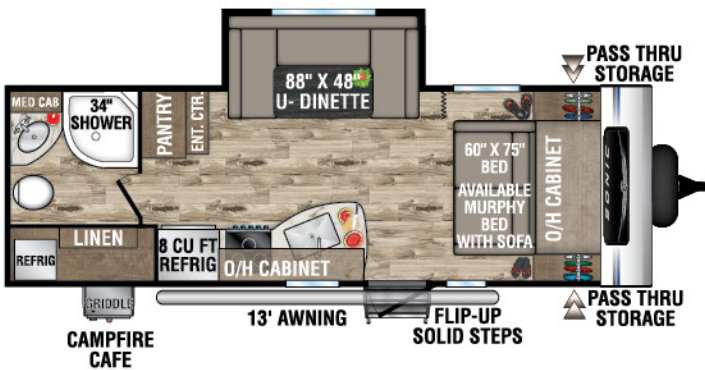

SN220VRB

UVW – 4,740 lbs. | Exterior Length – 27' | Sleeps – 4