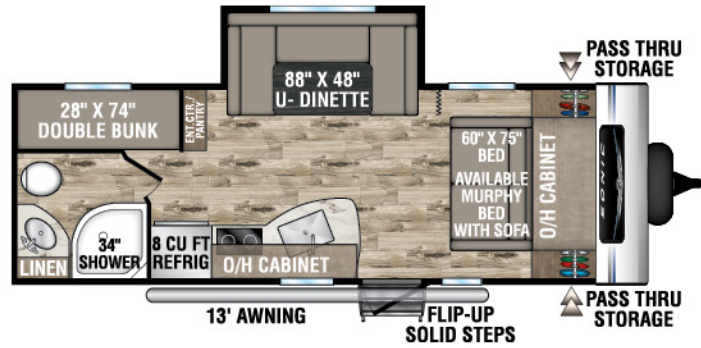

## SN190VRB

UVW – 3,880 lbs. | Exterior Length – 23' 3" | Sleeps – 4

## SN211VDB

UVW – 4,600 lbs. | Exterior Length – 27' | Sleeps – 8

## SN211VRB

UVW – 4,350 lbs. | Exterior Length – 25' | Sleeps – 4

## SN220VBH

UVW – 4,530 lbs. | Exterior Length – 26' 7" | Sleeps – 6