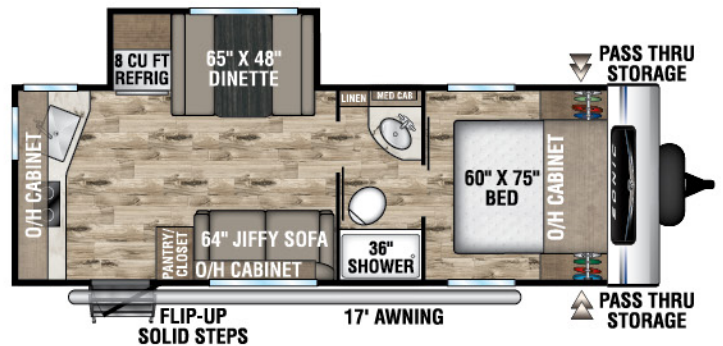

## SN211VDB

UVW – 4,600 lbs. | Exterior Length – 27' | Sleeps – 8

## SN211VRB

UVW – 4,350 lbs. | Exterior Length – 25' | Sleeps – 4

## SN220VBH

UVW – 4,530 lbs. | Exterior Length – 26' 7" | Sleeps – 6

## SN220VRB

UVW – 4,740 lbs. | Exterior Length – 27' | Sleeps – 4