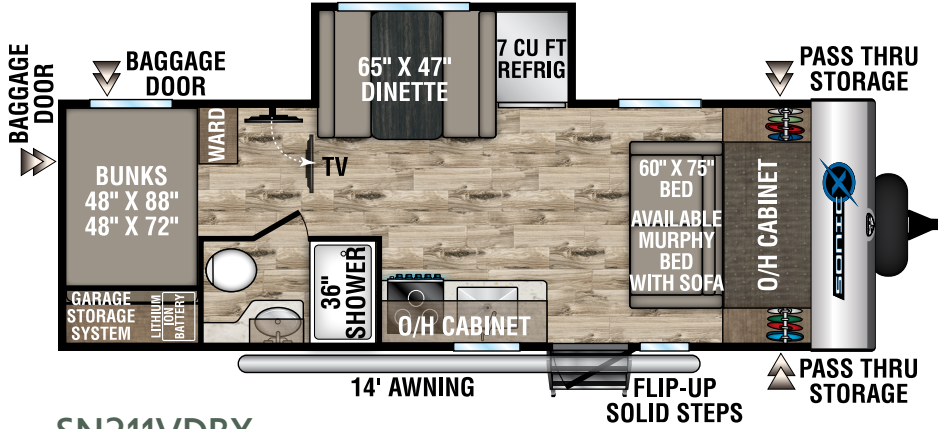

SONIC X

Ultra-Lite Travel Trailers

2022

SN211VDBX

UVW – 5,260 lbs. | Exterior Length – 27' 6" | Sleeps – 8

SN220VRBX

UVW – 5,610 lbs. | Exterior Length – 27' 6" | Sleeps – 4

985 N 900 W | Shipshewana, IN 46565 | www.venture-rv.com