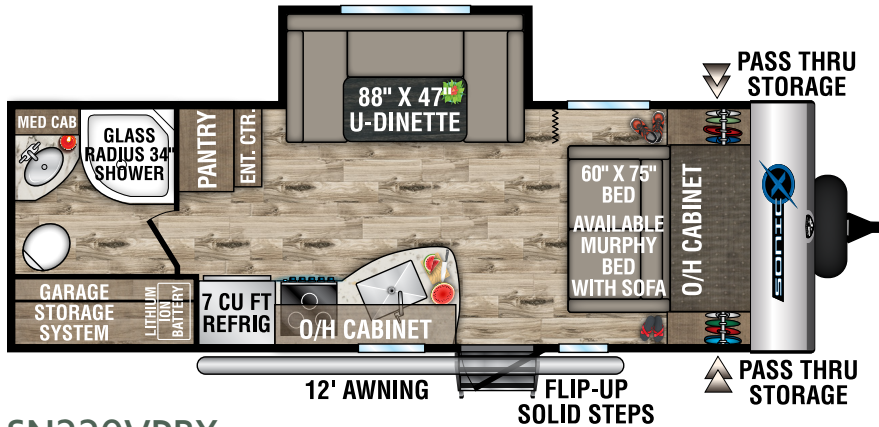

SONIC X

Ultra-Lite Travel Trailers

2022

SN211VDBX

UVW – 5,260 lbs. | Exterior Length – 27' 6" | Sleeps – 8

SN220VRBX

UVW – 5,610 lbs. | Exterior Length – 27' 6" | Sleeps – 4

985 N 900 W | Shipshewana, IN 46565 | www.venture-rv.com