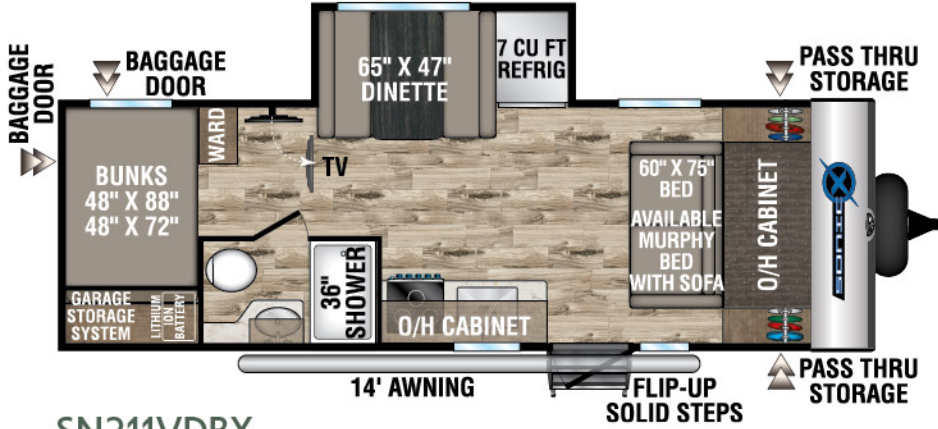

SONIC X

Ultra-Lite Travel Trailers

2022

SN211VDBX

UVW – 5,260 lbs. | Exterior Length – 27' 6" | Sleeps – 8

SN220VRBX

UVW – 5,610 lbs. | Exterior Length – 27' 6" | Sleeps – 4

985 N 900 W | Shipshewana, IN 46565 | www.venture-rv.com