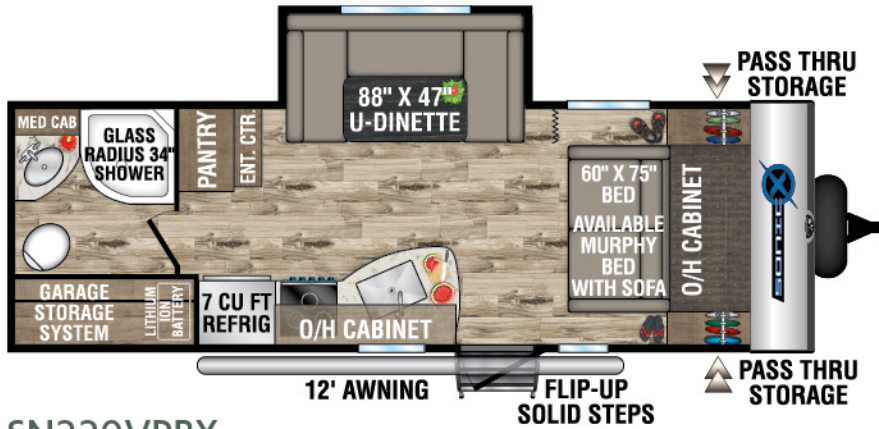

SONIC X

Ultra-Lite Travel Trailers

2022

SN211VDBX

UVW – 5,260 lbs. | Exterior Length – 27' 6" | Sleeps – 8

SN220VRBX

UVW – 5,610 lbs. | Exterior Length – 27' 6" | Sleeps – 4

985 N 900 W | Shipshewana, IN 46565 | www.venture-rv.com