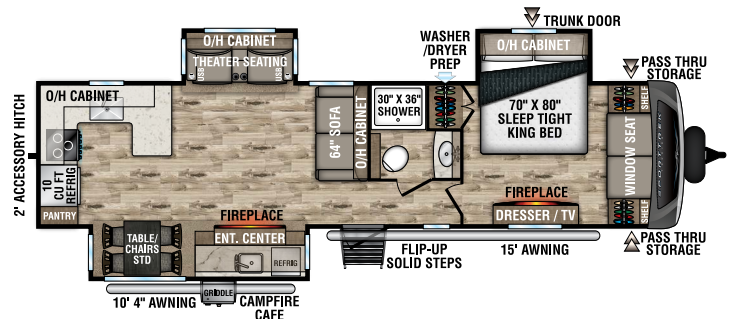

STT336VRK

UVW – 8,830 lbs. | Exterior Length – 37' 8" | Sleeps – 4