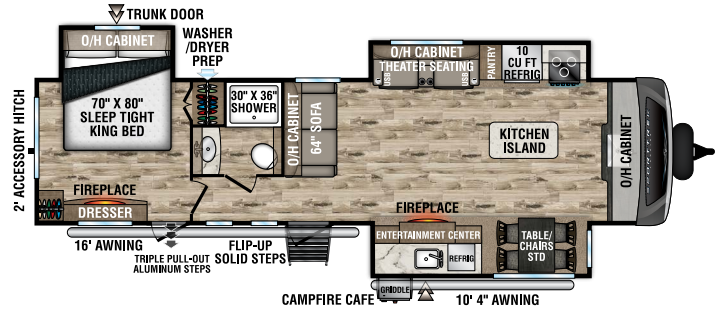

## STT272VRK

UVW – 7,140 lbs. | Exterior Length – 31' 6" | Sleeps – 6

## STT302VRB

UVW – 7,570 lbs. | Exterior Length – 33' 3" | Sleeps – 4

## STT312VBH

UVW – 7,800 lbs. | Exterior Length – 35' 9" | Sleeps – 10

## STT333VFK

UVW – 8,810 lbs. | Exterior Length – 36' 8" | Sleeps – 4