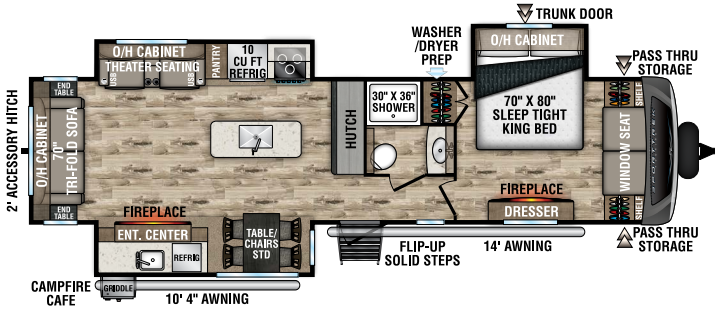

STT343VIK

UVW – 8,700 lbs. | Exterior Length – 37' 5" | Sleeps – 4