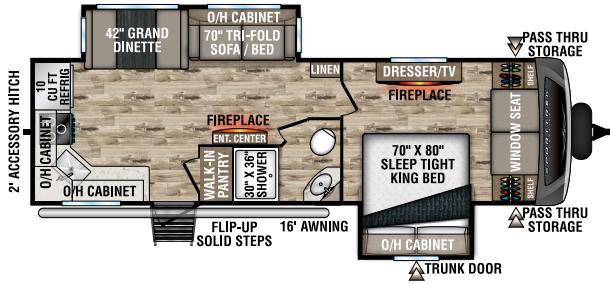

## STT272VRK

UVW – 7,140 lbs. | Exterior Length – 31' 6" | Sleeps – 6

## STT302VRB

UVW – 7,570 lbs. | Exterior Length – 33' 3" | Sleeps – 4

## STT312VBH

UVW – 7,800 lbs. | Exterior Length – 35' 9" | Sleeps – 10

## STT333VFK

UVW – 8,810 lbs. | Exterior Length – 36' 8" | Sleeps – 4