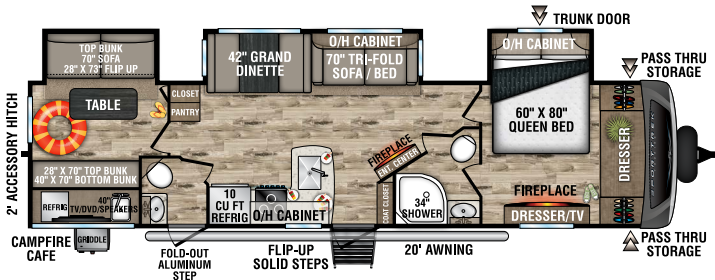

2022 SPORTREK TOURING EDITION

NEW

STT343VBH

UVW – 8,820 lbs. | Exterior Length – 37' 8" | Sleeps – 12