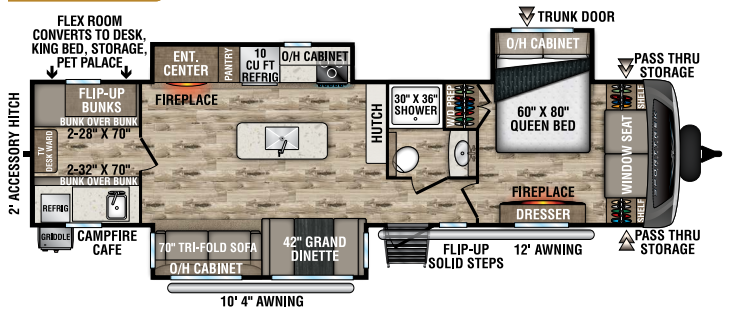

STT343VIB

UVW – 8,710 lbs. | Exterior Length – 38' 2" | Sleeps – 11