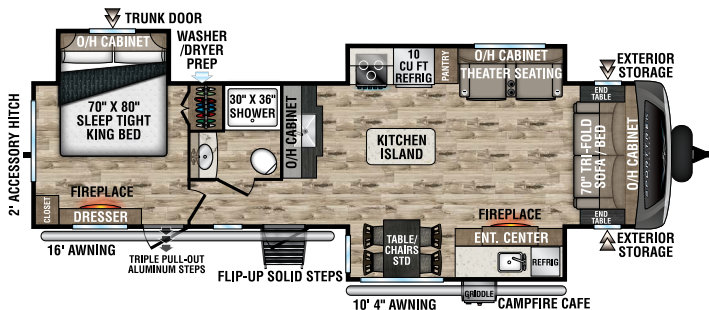

STT333VMI

UVW – 8,670 lbs. | Exterior Length – 36' 8" | Sleeps – 4