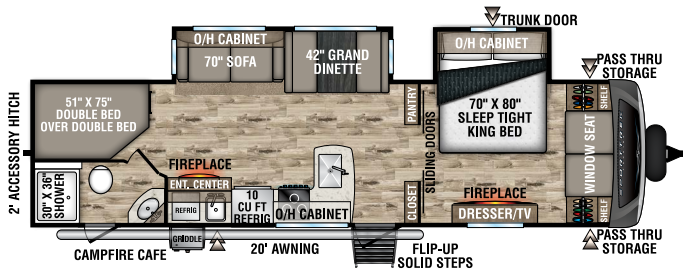

## STT272VRK

UVW – 7,140 lbs. | Exterior Length – 31' 6" | Sleeps – 6

## STT302VRB

UVW – 7,570 lbs. | Exterior Length – 33' 3" | Sleeps – 4

## STT312VBH

UVW – 7,800 lbs. | Exterior Length – 35' 9" | Sleeps – 10

## STT333VFK

UVW – 8,810 lbs. | Exterior Length – 36' 8" | Sleeps – 4