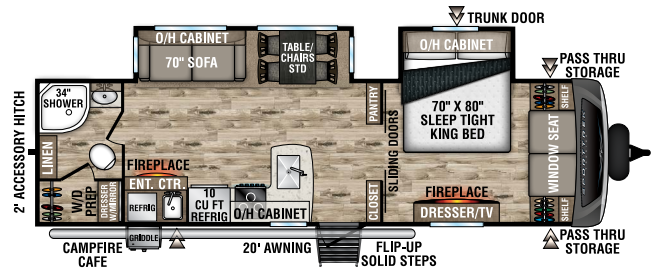

## STT272VRK

UVW – 7,140 lbs. | Exterior Length – 31' 6" | Sleeps – 6

## STT312VBH

UVW – 7,800 lbs. | Exterior Length – 35' 9" | Sleeps – 10