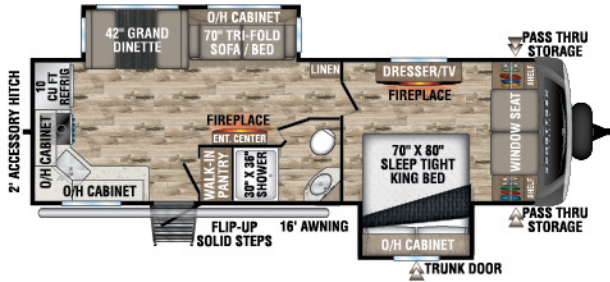

## STT272VRK

UVW - 7,140 lbs. | Exterior Length - 31' 6" | Sleeps - 6

## STT302VRB

UVW - 7,570 lbs. | Exterior Length - 33' 3" | Sleeps - 4

## STT312VBH

UVW - 7,800 lbs. | Exterior Length - 35' 9" | Sleeps - 10

## STT336VRK

UVW - 8,830 lbs. | Exterior Length - 37' 8" | Sleeps - 4