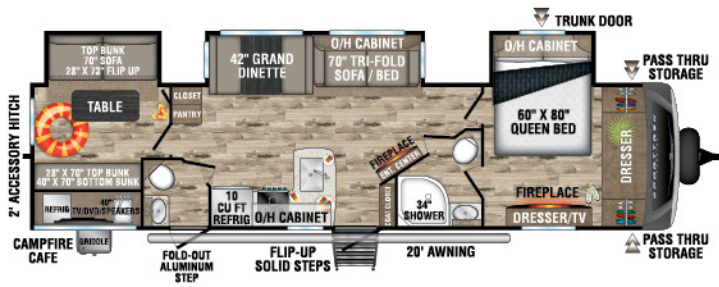

2022 SPORTREK TOURING EDITION

NEW

STT343VBH

UVW – 8,820 lbs. | Exterior Length – 37' 8" | Sleeps – 12