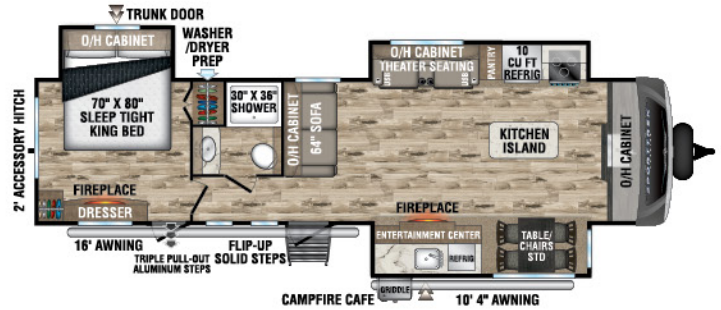

## STT272VRK

UVW - 7,140 lbs. | Exterior Length - 31' 6" | Sleeps - 6

## STT302VRB

UVW - 7,570 lbs. | Exterior Length - 33' 3" | Sleeps - 4

## STT312VBH

UVW - 7,800 lbs. | Exterior Length - 35' 9" | Sleeps - 10

## STT333VFK

UVW - 8,810 lbs. | Exterior Length - 36' 8" | Sleeps - 4