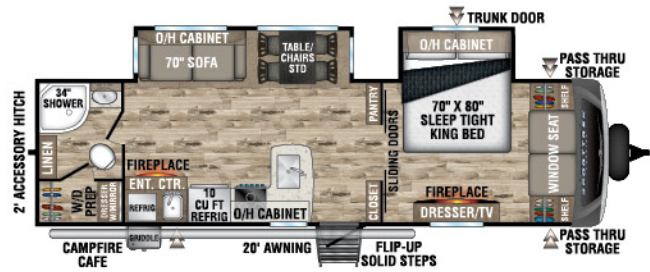

## STT272VRK

UVW - 7,140 lbs. | Exterior Length - 31' 6" | Sleeps - 6

## STT302VRB

UVW - 7,570 lbs. | Exterior Length - 33' 3" | Sleeps - 4

## STT312VBH

UVW - 7,800 lbs. | Exterior Length - 35' 9" | Sleeps - 10

## STT333VFK

UVW - 8,810 lbs. | Exterior Length - 36' 8" | Sleeps - 4