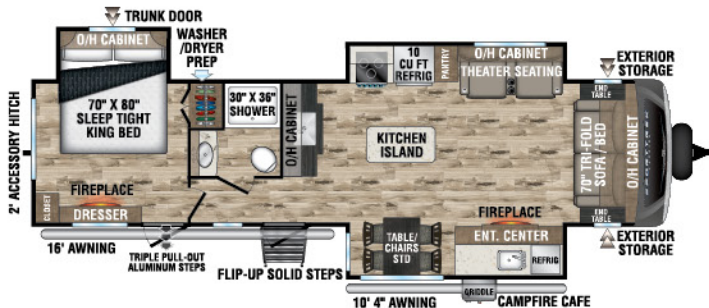

## STT272VRK

UVW - 7,140 lbs. | Exterior Length - 31' 6" | Sleeps - 6

## STT302VRB

UVW - 7,570 lbs. | Exterior Length - 33' 3" | Sleeps - 4

## STT312VBH

UVW - 7,800 lbs. | Exterior Length - 35' 9" | Sleeps - 10

## STT333VFK

UVW - 8,810 lbs. | Exterior Length - 36' 8" | Sleeps - 4