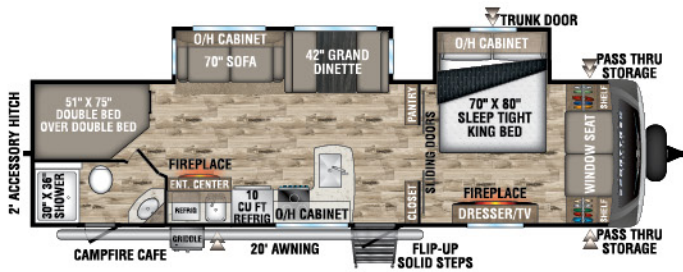

## STT272VRK

UVW - 7,140 lbs. | Exterior Length - 31' 6" | Sleeps - 6

## STT302VRB

UVW - 7,570 lbs. | Exterior Length - 33' 3" | Sleeps - 4

## STT312VBH

UVW - 7,800 lbs. | Exterior Length - 35' 9" | Sleeps - 10

## STT333VFK

UVW - 8,810 lbs. | Exterior Length - 36' 8" | Sleeps - 4