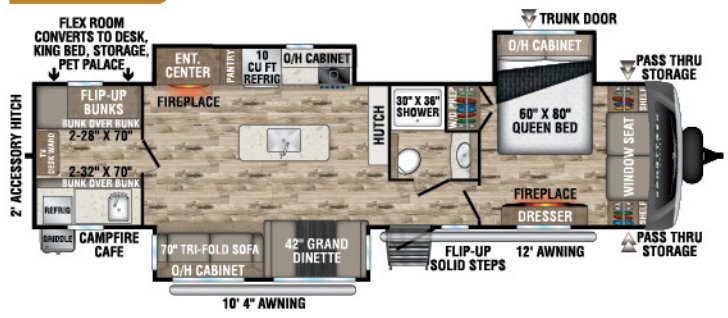

STT343VIB

UVW – 8,710 lbs. | Exterior Length – 38' 2" | Sleeps – 11