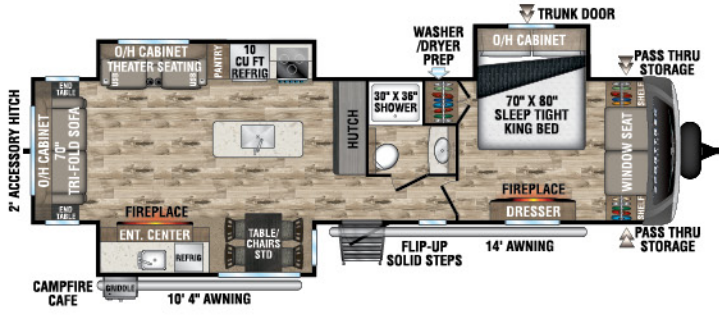

# 2022 SPORTREK TOURING EDITION

**NEW**

**STT343VBH**

UVW – 8,820 lbs. | Exterior Length – 37' 8" | Sleeps – 12

**STT343VIB**

UVW – 8,710 lbs. | Exterior Length – 38' 2" | Sleeps – 11

**STT343VIK**

UVW – 8,700 lbs. | Exterior Length – 37' 5" | Sleeps – 4