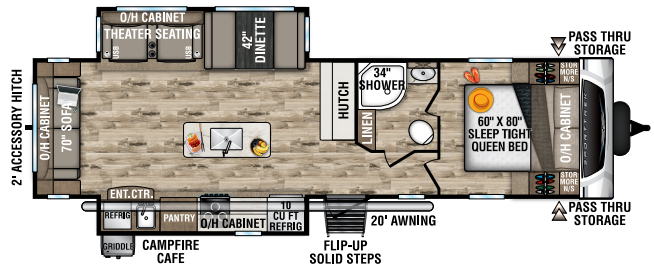

ST312VIK

UVW - 7,500 lbs. | Exterior Length - 34' 8" | Sleeps - 6