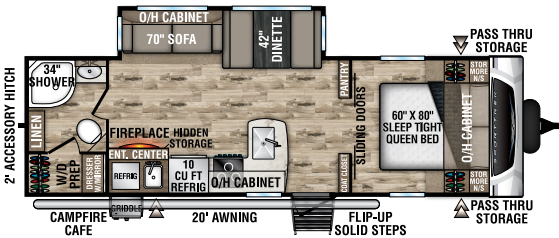

## ST270VBH

UVW - 6,110 lbs. | Exterior Length - 30' 5" | Sleeps - 10