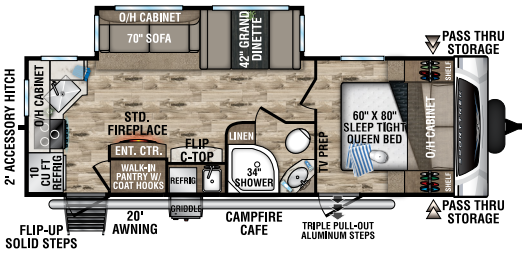

ST251VRK

UVW - 6,060 lbs. | Exterior Length - 28' 4" | Sleeps - 6