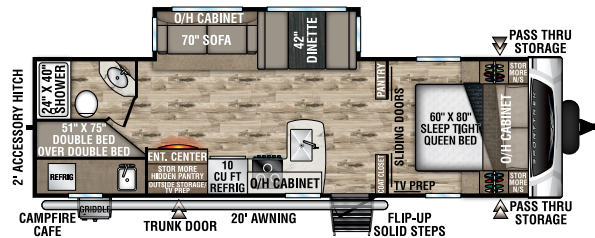

ST281VBH

UVW - 6,610 lbs. | Exterior Length - 32' 2" | Sleeps - 10