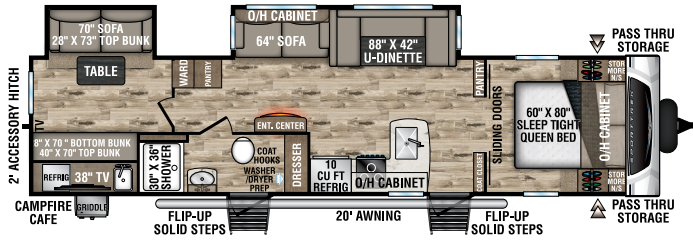

NEW & IMPROVED