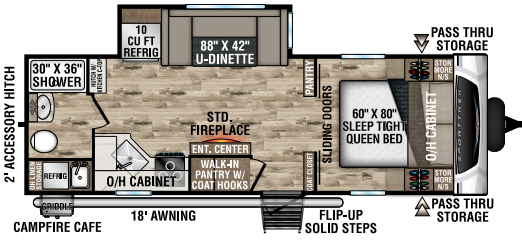

ST241VMS

UVW - 5,690 lbs. | Exterior Length - 28' 4" | Sleeps - 4