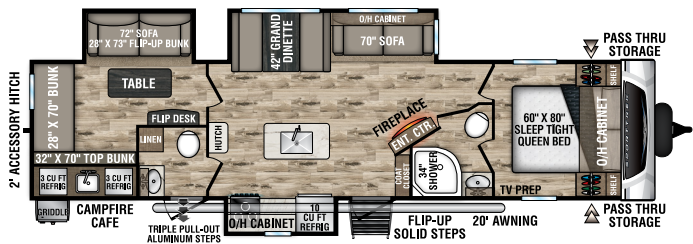

NEW

ST333VIK

UVW – 8,690 lbs. | Exterior Length – 37' 8" | Sleeps – 11