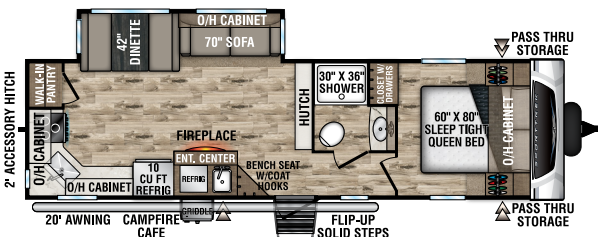

ST291VRK

UVW - 6,730 lbs. | Exterior Length - 33' | Sleeps - 6