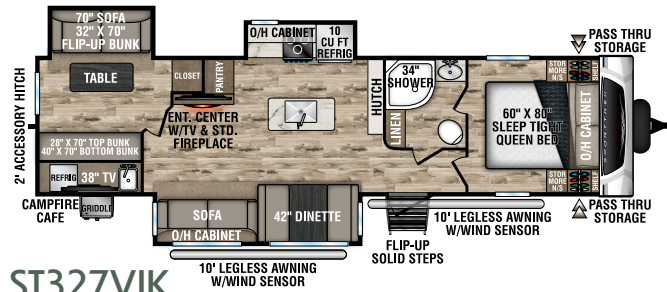

2022 SPORTTREK

ST320VIK

UVW – 7,840 lbs. | Exterior Length – 35' 8" | Sleeps – 11

ST327VIK

UVW – 8,180 lbs. | Exterior Length – 36' 1" | Sleeps – 11

NEW & IMPROVED

ST332VBH

UVW – 8,030 lbs. | Exterior Length – 37' 8" | Sleeps – 11

NEW

ST333VIK

UVW – 8,690 lbs. | Exterior Length – 37' 8" | Sleeps – 11

Tufflex™ PVC Roofing
w/LIFETIME WARRANTY!

dicor products

MXG FRAME
The Next Generation in RV Frame Technology

RV COMPOSITE PANELS
AZDEL
ONBOARD®

985 N 900 W | Shipshewana, IN 46565 | www.venture-rv.com

Due to continual research and advances, manufacturer reserves the right to change specifications, design, price and equipment without notice, and assumes no responsibility for any error in this literature. Some items shown are not included as standard or optional equipment.

©2021 Venture | 10/20/21 | 15M