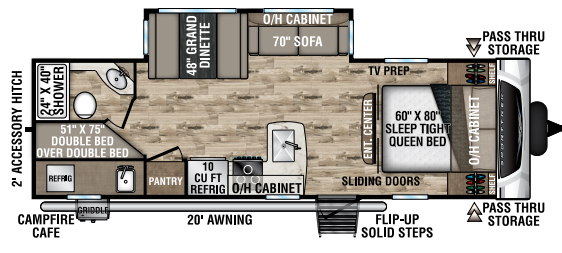

## ST251VFK

UVW - 6,010 lbs. | Exterior Length - 28' 11" | Sleeps - 6

## ST270VBH

UVW - 6,110 lbs. | Exterior Length - 30' 5" | Sleeps - 10

## ST271VMB

UVW - 6,480 lbs. | Exterior Length - 30' 8" | Sleeps - 6

## ST312VIK

UVW - 7,500 lbs. | Exterior Length - 34' 8" | Sleeps - 6