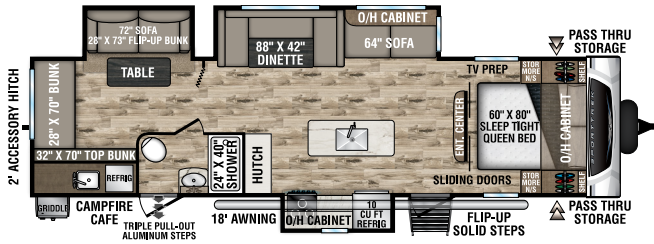

2022 SPORTTREK

ST320VIK

UVW – 7,840 lbs. | Exterior Length – 35' 8" | Sleeps – 11