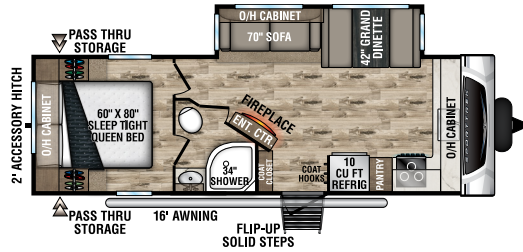

## ST241VMS

UVW - 5,690 lbs. | Exterior Length - 28' 4" | Sleeps - 4

## ST281VBH

UVW - 6,610 lbs. | Exterior Length - 32' 2" | Sleeps - 10

## ST312VIK

UVW - 7,500 lbs. | Exterior Length - 34' 8" | Sleeps - 6

## ST332VBH

UVW – 8,030 lbs. | Exterior Length – 37' 8" | Sleeps – 11