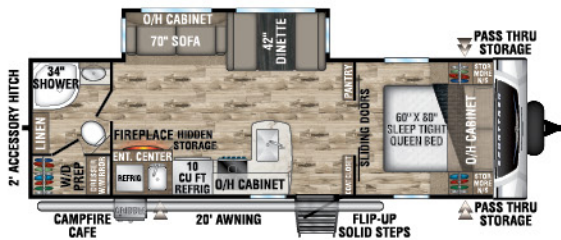

ST251VRK

UVW - 6,060 lbs. | Exterior Length - 28' 4" | Sleeps - 6

ST270VBH

UVW - 6,110 lbs. | Exterior Length - 30' 5" | Sleeps - 10

ST271VMB

UVW - 6,480 lbs. | Exterior Length - 30' 8" | Sleeps - 6

ST281VBH

UVW - 6,610 lbs. | Exterior Length - 32' 2" | Sleeps - 10

ST291VRK

UVW - 6,730 lbs. | Exterior Length - 33' | Sleeps - 6

ST312VIK

UVW - 7,500 lbs. | Exterior Length - 34' 8" | Sleeps - 6

2022 SPORTTREK

ST320VIK

UVW – 7,840 lbs. | Exterior Length – 35' 8" | Sleeps – 11

ST327VIK

UVW – 8,180 lbs. | Exterior Length – 36' 1" | Sleeps – 11

NEW & IMPROVED

ST332VBH

UVW – 8,030 lbs. | Exterior Length – 37' 8" | Sleeps – 11