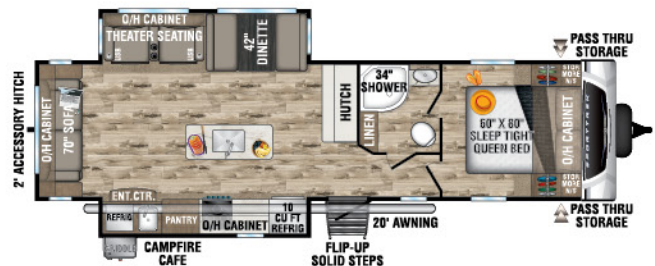

ST251VRK

UVW - 6,060 lbs. | Exterior Length - 28' 4" | Sleeps - 6

ST270VBH

UVW - 6,110 lbs. | Exterior Length - 30' 5" | Sleeps - 10

ST271VMB

UVW - 6,480 lbs. | Exterior Length - 30' 8" | Sleeps - 6

ST281VBH

UVW - 6,610 lbs. | Exterior Length - 32' 2" | Sleeps - 10

ST291VRK

UVW - 6,730 lbs. | Exterior Length - 33' | Sleeps - 6

ST312VIK

UVW - 7,500 lbs. | Exterior Length - 34' 8" | Sleeps - 6

2022 SPORTTREK

ST320VIK

UVW – 7,840 lbs. | Exterior Length – 35' 8" | Sleeps – 11

ST327VIK

UVW – 8,180 lbs. | Exterior Length – 36' 1" | Sleeps – 11

NEW & IMPROVED

ST332VBH

UVW – 8,030 lbs. | Exterior Length – 37' 8" | Sleeps – 11