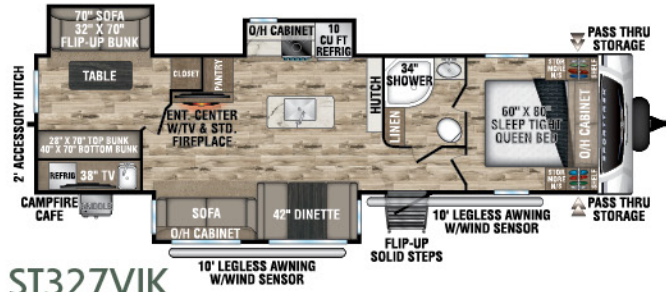

ST251VRK

UVW - 6,060 lbs. | Exterior Length - 28' 4" | Sleeps - 6

ST270VBH

UVW - 6,110 lbs. | Exterior Length - 30' 5" | Sleeps - 10

ST271VMB

UVW - 6,480 lbs. | Exterior Length - 30' 8" | Sleeps - 6

ST281VBH

UVW - 6,610 lbs. | Exterior Length - 32' 2" | Sleeps - 10

ST291VRK

UVW - 6,730 lbs. | Exterior Length - 33' | Sleeps - 6

ST312VIK

UVW - 7,500 lbs. | Exterior Length - 34' 8" | Sleeps - 6

2022 SPORTTREK

ST320VIK

UVW – 7,840 lbs. | Exterior Length – 35' 8" | Sleeps – 11

ST327VIK

UVW – 8,180 lbs. | Exterior Length – 36' 1" | Sleeps – 11

NEW & IMPROVED

ST332VBH

UVW – 8,030 lbs. | Exterior Length – 37' 8" | Sleeps – 11

NEW

ST333VIK

UVW – 8,690 lbs. | Exterior Length – 37' 8" | Sleeps – 11

Tufflex™ PVC Roofing
w/LIFETIME WARRANTY!

dicor products

MXG FRAME
The Next Generation in RV Frame Technology

RV COMPOSITE PANELS
AZDEL
ONBOARD®