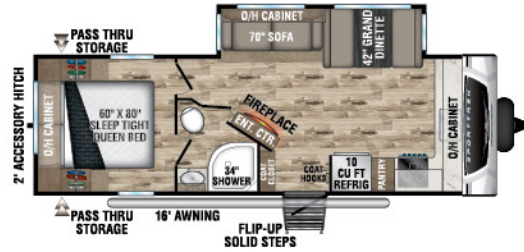

SPORTTREK

Lightweight Travel Trailers

2022

ST241VMS

UVW - 5,690 lbs. | Exterior Length - 28' 4" | Sleeps - 4

ST251VFK

UVW - 6,010 lbs. | Exterior Length - 28' 11" | Sleeps - 6

NEW & IMPROVED

ST251VRK

UVW - 6,060 lbs. | Exterior Length - 28' 4" | Sleeps - 6

ST270VBH

UVW - 6,110 lbs. | Exterior Length - 30' 5" | Sleeps - 10

ST271VMB

UVW - 6,480 lbs. | Exterior Length - 30' 8" | Sleeps - 6

ST281VBH

UVW - 6,610 lbs. | Exterior Length - 32' 2" | Sleeps - 10

ST291VRK

UVW - 6,730 lbs. | Exterior Length - 33' | Sleeps - 6

ST312VIK

UVW - 7,500 lbs. | Exterior Length - 34' 8" | Sleeps - 6

2022 SPORTTREK

ST320VIK

UVW – 7,840 lbs. | Exterior Length – 35' 8" | Sleeps – 11

ST327VIK

UVW – 8,180 lbs. | Exterior Length – 36' 1" | Sleeps – 11

NEW & IMPROVED

ST332VBH

UVW – 8,030 lbs. | Exterior Length – 37' 8" | Sleeps – 11