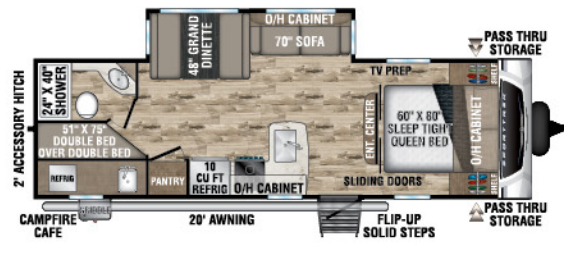

SPORTTREK

Lightweight Travel Trailers

2022

ST241VMS

UVW - 5,690 lbs. | Exterior Length - 28' 4" | Sleeps - 4

ST251VFK

UVW - 6,010 lbs. | Exterior Length - 28' 11" | Sleeps - 6

NEW & IMPROVED

ST251VRK

UVW - 6,060 lbs. | Exterior Length - 28' 4" | Sleeps - 6

ST270VBH

UVW - 6,110 lbs. | Exterior Length - 30' 5" | Sleeps - 10

ST271VMB

UVW - 6,480 lbs. | Exterior Length - 30' 8" | Sleeps - 6

ST281VBH

UVW - 6,610 lbs. | Exterior Length - 32' 2" | Sleeps - 10

ST291VRK

UVW - 6,730 lbs. | Exterior Length - 33' | Sleeps - 6

ST312VIK

UVW - 7,500 lbs. | Exterior Length - 34' 8" | Sleeps - 6

2022 SPORTTREK

ST320VIK

UVW – 7,840 lbs. | Exterior Length – 35' 8" | Sleeps – 11

ST327VIK

UVW – 8,180 lbs. | Exterior Length – 36' 1" | Sleeps – 11

NEW & IMPROVED

ST332VBH

UVW – 8,030 lbs. | Exterior Length – 37' 8" | Sleeps – 11