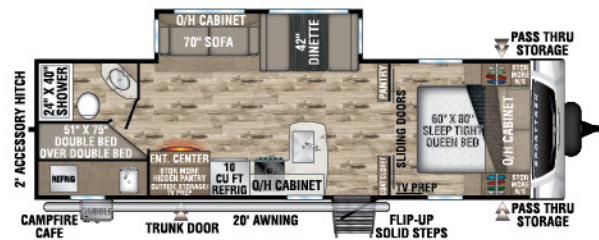

ST251VRK

UVW - 6,060 lbs. | Exterior Length - 28' 4" | Sleeps - 6

ST270VBH

UVW - 6,110 lbs. | Exterior Length - 30' 5" | Sleeps - 10

ST271VMB

UVW - 6,480 lbs. | Exterior Length - 30' 8" | Sleeps - 6

ST281VBH

UVW - 6,610 lbs. | Exterior Length - 32' 2" | Sleeps - 10

ST291VRK

UVW - 6,730 lbs. | Exterior Length - 33' | Sleeps - 6

ST312VIK

UVW - 7,500 lbs. | Exterior Length - 34' 8" | Sleeps - 6

2022 SPORTTREK

ST320VIK

UVW – 7,840 lbs. | Exterior Length – 35' 8" | Sleeps – 11

ST327VIK

UVW – 8,180 lbs. | Exterior Length – 36' 1" | Sleeps – 11

NEW & IMPROVED

ST332VBH

UVW – 8,030 lbs. | Exterior Length – 37' 8" | Sleeps – 11