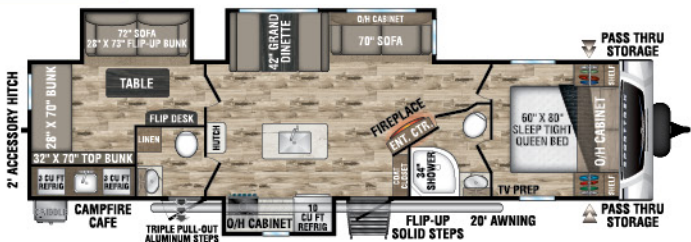

ST251VRK

UVW - 6,060 lbs. | Exterior Length - 28' 4" | Sleeps - 6

ST270VBH

UVW - 6,110 lbs. | Exterior Length - 30' 5" | Sleeps - 10

ST271VMB

UVW - 6,480 lbs. | Exterior Length - 30' 8" | Sleeps - 6

ST281VBH

UVW - 6,610 lbs. | Exterior Length - 32' 2" | Sleeps - 10

ST291VRK

UVW - 6,730 lbs. | Exterior Length - 33' | Sleeps - 6

ST312VIK

UVW - 7,500 lbs. | Exterior Length - 34' 8" | Sleeps - 6

2022 SPORTTREK

ST320VIK

UVW – 7,840 lbs. | Exterior Length – 35' 8" | Sleeps – 11

ST327VIK

UVW – 8,180 lbs. | Exterior Length – 36' 1" | Sleeps – 11

NEW & IMPROVED

ST332VBH

UVW – 8,030 lbs. | Exterior Length – 37' 8" | Sleeps – 11

NEW

ST333VIK

UVW – 8,690 lbs. | Exterior Length – 37' 8" | Sleeps – 11

Tufflex™ PVC Roofing
w/LIFETIME WARRANTY!

dicor products

MXG FRAME
The Next Generation in RV Frame Technology

RV COMPOSITE PANELS
AZDEL
ONBOARD®