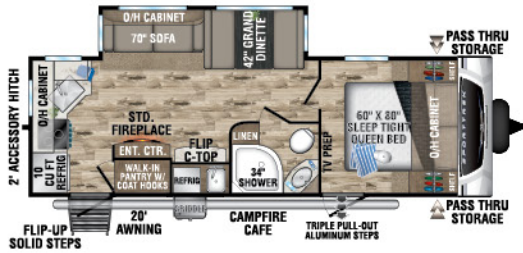

ST251VRK

UVW - 6,060 lbs. | Exterior Length - 28' 4" | Sleeps - 6

ST270VBH

UVW - 6,110 lbs. | Exterior Length - 30' 5" | Sleeps - 10

ST271VMB

UVW - 6,480 lbs. | Exterior Length - 30' 8" | Sleeps - 6

ST281VBH

UVW - 6,610 lbs. | Exterior Length - 32' 2" | Sleeps - 10

ST291VRK

UVW - 6,730 lbs. | Exterior Length - 33' | Sleeps - 6

ST312VIK

UVW - 7,500 lbs. | Exterior Length - 34' 8" | Sleeps - 6

2022 SPORTTREK

ST320VIK

UVW – 7,840 lbs. | Exterior Length – 35' 8" | Sleeps – 11

ST327VIK

UVW – 8,180 lbs. | Exterior Length – 36' 1" | Sleeps – 11

NEW & IMPROVED

ST332VBH

UVW – 8,030 lbs. | Exterior Length – 37' 8" | Sleeps – 11

NEW

ST333VIK

UVW – 8,690 lbs. | Exterior Length – 37' 8" | Sleeps – 11

Tufflex™ PVC Roofing
w/LIFETIME WARRANTY!

dicor products

MXG FRAME
The Next Generation in RV Frame Technology

RV COMPOSITE PANELS
AZDEL
ONBOARD®