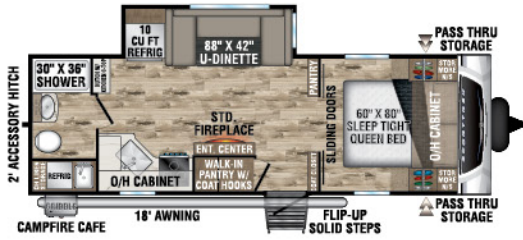

ST241VMS

UVW - 5,690 lbs. | Exterior Length - 28' 4" | Sleeps - 4