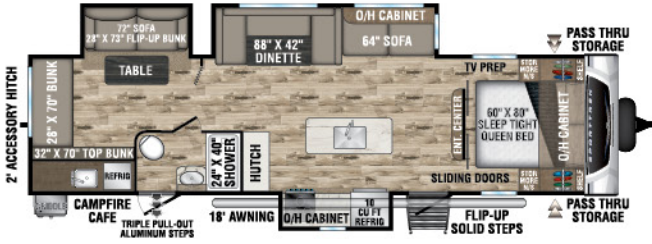

ST251VRK

UVW - 6,060 lbs. | Exterior Length - 28' 4" | Sleeps - 6

ST270VBH

UVW - 6,110 lbs. | Exterior Length - 30' 5" | Sleeps - 10

ST271VMB

UVW - 6,480 lbs. | Exterior Length - 30' 8" | Sleeps - 6

ST281VBH

UVW - 6,610 lbs. | Exterior Length - 32' 2" | Sleeps - 10

ST291VRK

UVW - 6,730 lbs. | Exterior Length - 33' | Sleeps - 6

ST312VIK

UVW - 7,500 lbs. | Exterior Length - 34' 8" | Sleeps - 6

2022 SPORTTREK

ST320VIK

UVW – 7,840 lbs. | Exterior Length – 35' 8" | Sleeps – 11

ST327VIK

UVW – 8,180 lbs. | Exterior Length – 36' 1" | Sleeps – 11

NEW & IMPROVED

ST332VBH

UVW – 8,030 lbs. | Exterior Length – 37' 8" | Sleeps – 11