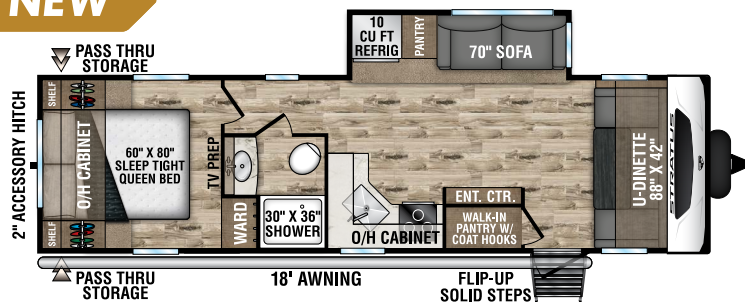

STRATUS

Ultra-Lite Travel Trailers

2022

SR231VRB

UVW – 5,200 lbs. | Exterior Length – 26' 6" | Sleeps – 4

SR261VBH

UVW – 5,770 lbs. | Exterior Length – 30' | Sleeps – 8

SR261VRL

UVW – 5,830 lbs. | Exterior Length – 30' | Sleeps – 6

SR281VBH

UVW – 6,330 lbs. | Exterior Length – 31' 10" | Sleeps – 10

NEW

SR281VFD

UVW – 6,230 lbs. | Exterior Length – 32' 3" | Sleeps – 6

2022 STRATUS

SR291VQB

UVW – 6,710 lbs. | Exterior Length – 33'11" | Sleeps – 10

SR321VQB

UVW – 7,020 lbs. | Exterior Length – 36'9" | Sleeps – 10

Tufflex™ PVC Roofing
w/LIFETIME WARRANTY!
dicor products

NXG FRAME
The Next Generation in RV Frame Technology