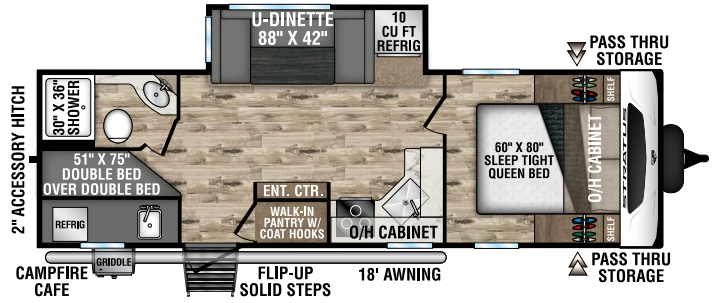

STRATUS

Ultra-Lite Travel Trailers

2022

SR231VRB

UVW – 5,200 lbs. | Exterior Length – 26' 6" | Sleeps – 4

SR261VBH

UVW – 5,770 lbs. | Exterior Length – 30' | Sleeps – 8

SR261VRL

UVW – 5,830 lbs. | Exterior Length – 30' | Sleeps – 6

SR281VBH

UVW – 6,330 lbs. | Exterior Length – 31' 10" | Sleeps – 10

NEW

SR281VFD

UVW – 6,230 lbs. | Exterior Length – 32' 3" | Sleeps – 6

2022 STRATUS

SR291VQB

UVW – 6,710 lbs. | Exterior Length – 33'11" | Sleeps – 10

SR321VQB

UVW – 7,020 lbs. | Exterior Length – 36'9" | Sleeps – 10

Tufflex™ PVC Roofing
w/LIFETIME WARRANTY!
dicor products

NXG FRAME
The Next Generation in RV Frame Technology