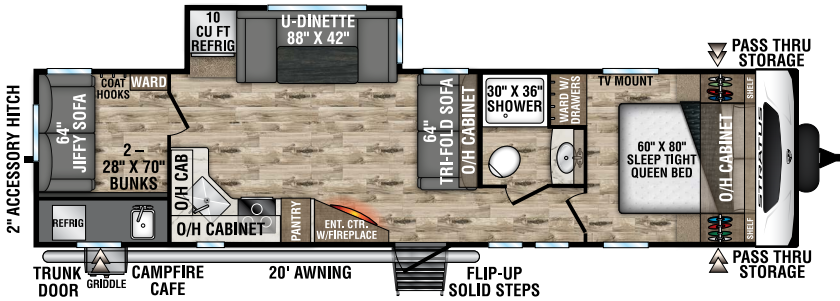

UVW – 5,830 lbs. | Exterior Length – 30' | Sleeps – 6

SR281VBH

UVW – 6,330 lbs. | Exterior Length – 31' 10" | Sleeps – 10

NEW

SR281VFD

UVW – 6,230 lbs. | Exterior Length – 32' 3" | Sleeps – 6

2022 STRATUS

SR291VQB

UVW – 6,710 lbs. | Exterior Length – 33'11" | Sleeps – 10

SR321VQB

UVW – 7,020 lbs. | Exterior Length – 36'9" | Sleeps – 10

Tufflex™ PVC Roofing
w/LIFETIME WARRANTY!
dicor products

NXG FRAME
The Next Generation in RV Frame Technology