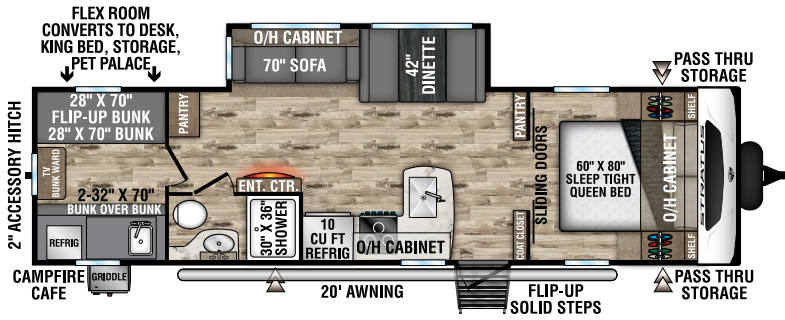

UVW – 5,830 lbs. | Exterior Length – 30' | Sleeps – 6

SR281VBH

UVW – 6,330 lbs. | Exterior Length – 31' 10" | Sleeps – 10

NEW

SR281VFD

UVW – 6,230 lbs. | Exterior Length – 32' 3" | Sleeps – 6

2022 STRATUS

SR291VQB

UVW – 6,710 lbs. | Exterior Length – 33'11" | Sleeps – 10

SR321VQB

UVW – 7,020 lbs. | Exterior Length – 36'9" | Sleeps – 10

Tufflex™ PVC Roofing
w/LIFETIME WARRANTY!
dicor products

NXG FRAME
The Next Generation in RV Frame Technology