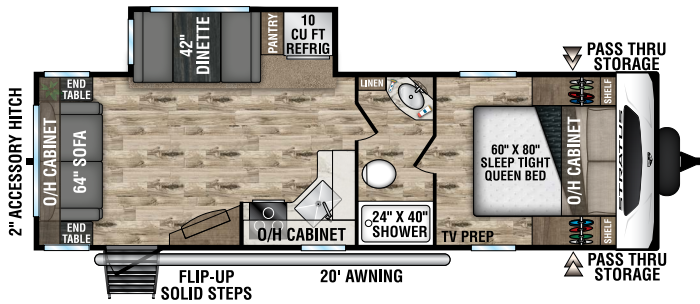

STRATUS

Ultra-Lite Travel Trailers

2022

SR231VRB

UVW – 5,200 lbs. | Exterior Length – 26' 6" | Sleeps – 4

SR261VBH

UVW – 5,770 lbs. | Exterior Length – 30' | Sleeps – 8

SR261VRL

UVW – 5,830 lbs. | Exterior Length – 30' | Sleeps – 6

SR281VBH

UVW – 6,330 lbs. | Exterior Length – 31' 10" | Sleeps – 10

NEW

SR281VFD

UVW – 6,230 lbs. | Exterior Length – 32' 3" | Sleeps – 6

2022 STRATUS

SR291VQB

UVW – 6,710 lbs. | Exterior Length – 33'11" | Sleeps – 10

SR321VQB

UVW – 7,020 lbs. | Exterior Length – 36'9" | Sleeps – 10

Tufflex™ PVC Roofing
w/LIFETIME WARRANTY!
dicor products

NXG FRAME
The Next Generation in RV Frame Technology