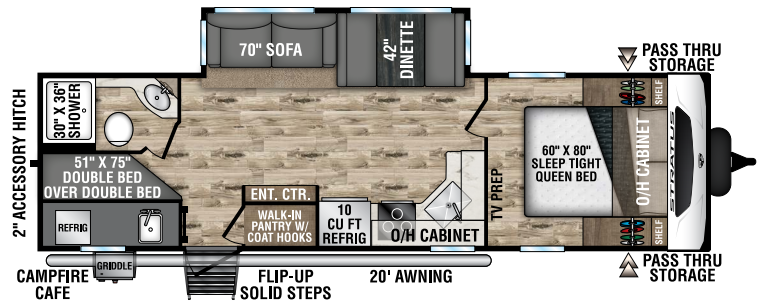

STRATUS

Ultra-Lite Travel Trailers

2022

SR231VRB

UVW – 5,200 lbs. | Exterior Length – 26' 6" | Sleeps – 4

SR261VBH

UVW – 5,770 lbs. | Exterior Length – 30' | Sleeps – 8

SR261VRL

UVW – 5,830 lbs. | Exterior Length – 30' | Sleeps – 6

SR281VBH

UVW – 6,330 lbs. | Exterior Length – 31' 10" | Sleeps – 10

NEW

SR281VFD

UVW – 6,230 lbs. | Exterior Length – 32' 3" | Sleeps – 6

2022 STRATUS

SR291VQB

UVW – 6,710 lbs. | Exterior Length – 33'11" | Sleeps – 10

SR321VQB

UVW – 7,020 lbs. | Exterior Length – 36'9" | Sleeps – 10

Tufflex™ PVC Roofing
w/LIFETIME WARRANTY!
dicor products

NXG FRAME
The Next Generation in RV Frame Technology