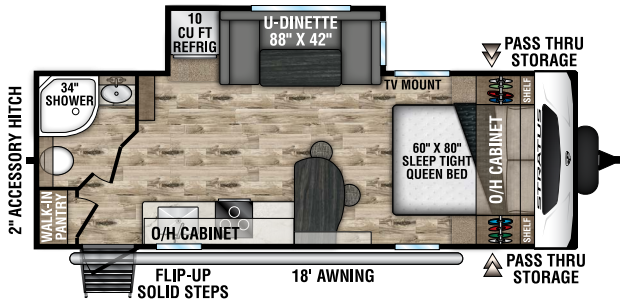

STRATUS

Ultra-Lite Travel Trailers

2022

SR231VRB

UVW – 5,200 lbs. | Exterior Length – 26' 6" | Sleeps – 4

SR261VBH

UVW – 5,770 lbs. | Exterior Length – 30' | Sleeps – 8

SR261VRL

UVW – 5,830 lbs. | Exterior Length – 30' | Sleeps – 6

SR281VBH

UVW – 6,330 lbs. | Exterior Length – 31' 10" | Sleeps – 10

NEW

SR281VFD

UVW – 6,230 lbs. | Exterior Length – 32' 3" | Sleeps – 6

2022 STRATUS

SR291VQB

UVW – 6,710 lbs. | Exterior Length – 33'11" | Sleeps – 10

SR321VQB

UVW – 7,020 lbs. | Exterior Length – 36'9" | Sleeps – 10

Tufflex™ PVC Roofing
w/LIFETIME WARRANTY!
dicor products

NXG FRAME
The Next Generation in RV Frame Technology