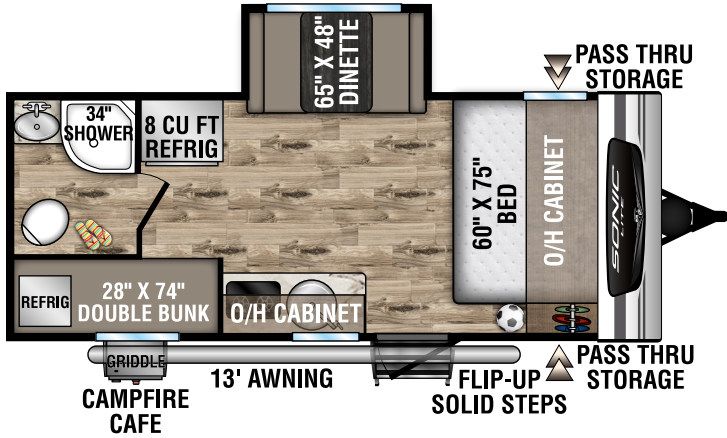

UVW – 3,080 lbs. | Exterior Length – 19'1" | Sleeps – 2

**SL169VMK**

UVW – 3,450 lbs. | Exterior Length – 21'1" | Sleeps – 4

**SL169VRK**

UVW – 3,580 lbs. | Exterior Length – 22'1" | Sleeps – 4

## SL169VUD

UVW – 3,520 lbs. | Exterior Length – 21'10" | Sleeps – 6

## NEW SL170VBH

UVW – 3,620 | Exterior Length – 22'10" | Sleeps – 6

One-piece seamless fiberglass roof construction

**NXG FRAME**  
The Next Generation in RV Frame Technology

RV COMPOSITE PANELS  
**AZDEL**  
ONBOARD®