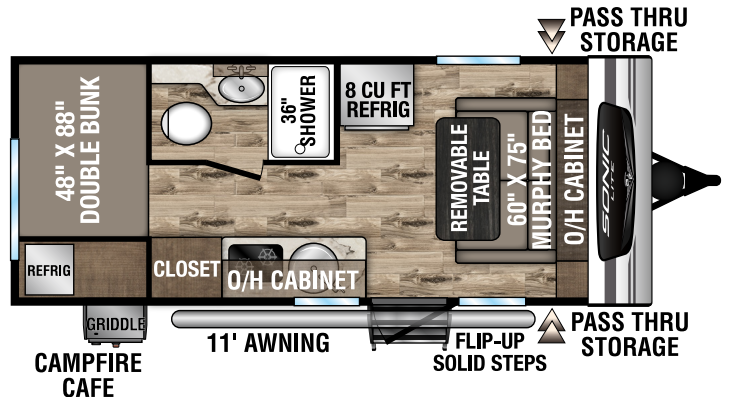

UVW – 3,080 lbs. | Exterior Length – 19'1" | Sleeps – 2

**SL169VMK**

UVW – 3,450 lbs. | Exterior Length – 21'1" | Sleeps – 4

**SL169VRK**

UVW – 3,580 lbs. | Exterior Length – 22'1" | Sleeps – 4

## SL169VUD

UVW – 3,520 lbs. | Exterior Length – 21'10" | Sleeps – 6

## NEW SL170VBH

UVW – 3,620 | Exterior Length – 22'10" | Sleeps – 6

One-piece seamless fiberglass roof construction

**NXG FRAME**  
The Next Generation in RV Frame Technology

RV COMPOSITE PANELS  
**AZDEL**  
ONBOARD®