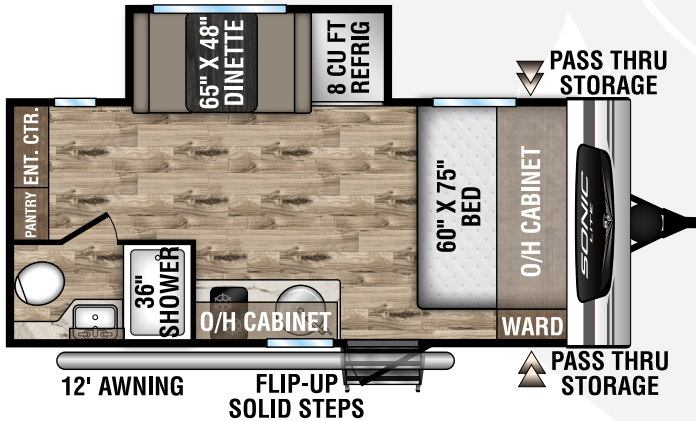

UVW – 3,080 lbs. | Exterior Length – 19'1" | Sleeps – 2

**SL169VMK**

UVW – 3,450 lbs. | Exterior Length – 21'1" | Sleeps – 4

**SL169VRK**

UVW – 3,580 lbs. | Exterior Length – 22'1" | Sleeps – 4

## SL169VUD

UVW – 3,520 lbs. | Exterior Length – 21'10" | Sleeps – 6

## NEW SL170VBH

UVW – 3,620 | Exterior Length – 22'10" | Sleeps – 6

One-piece seamless fiberglass roof construction

**NXG FRAME**  
The Next Generation in RV Frame Technology

RV COMPOSITE PANELS  
**AZDEL**  
ONBOARD®