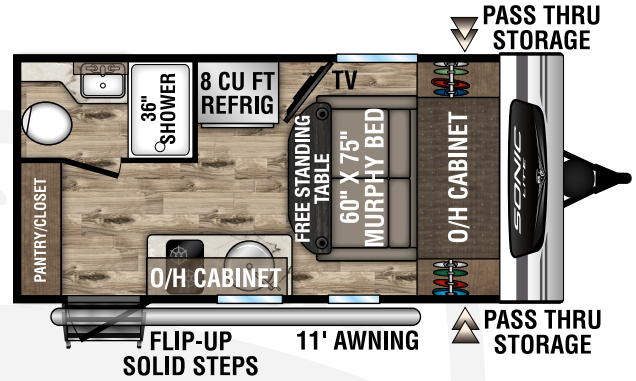

# SONIC LITE

BY VENTURE RV

2023

Ultra-Lite Travel Trailers

Designed for Campers by Campers!

**SL150VRB**

UVW – 3,180 lbs. | Exterior Length – 19'11" | Sleeps – 2

**SL150VRK**

UVW – 3,080 lbs. | Exterior Length – 19'1" | Sleeps – 2

**SL169VMK**

UVW – 3,450 lbs. | Exterior Length – 21'1" | Sleeps – 4

**SL169VRK**

UVW – 3,580 lbs. | Exterior Length – 22'1" | Sleeps – 4

## SL169VUD

UVW – 3,520 lbs. | Exterior Length – 21'10" | Sleeps – 6

## NEW SL170VBH

UVW – 3,620 | Exterior Length – 22'10" | Sleeps – 6

One-piece seamless fiberglass roof construction

**NXG FRAME**  
The Next Generation in RV Frame Technology

RV COMPOSITE PANELS  
**AZDEL**  
ONBOARD®