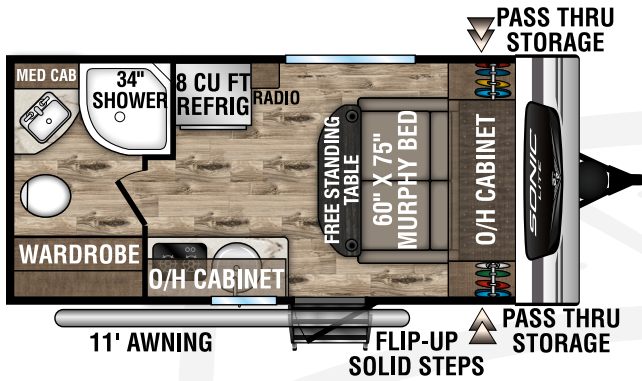

SL150VRB

UVW – 3,180 lbs. | Exterior Length – 19'11" | Sleeps – 2