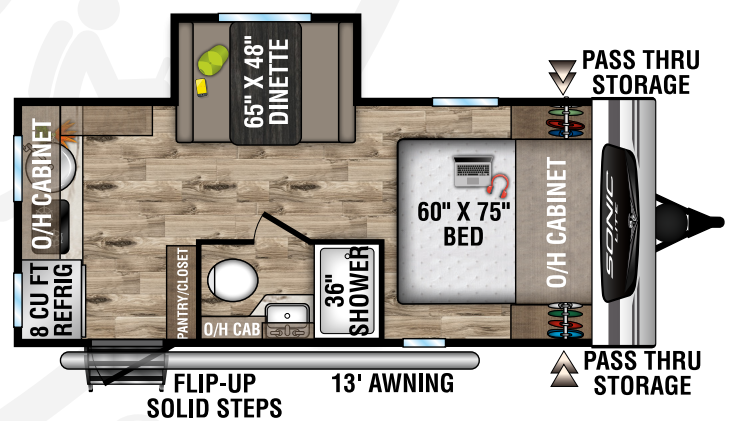

UVW – 3,080 lbs. | Exterior Length – 19'1" | Sleeps – 2

**SL169VMK**

UVW – 3,450 lbs. | Exterior Length – 21'1" | Sleeps – 4

**SL169VRK**

UVW – 3,580 lbs. | Exterior Length – 22'1" | Sleeps – 4

## SL169VUD

UVW – 3,520 lbs. | Exterior Length – 21'10" | Sleeps – 6

## NEW SL170VBH

UVW – 3,620 | Exterior Length – 22'10" | Sleeps – 6

One-piece seamless fiberglass roof construction

**NXG FRAME**  
The Next Generation in RV Frame Technology

RV COMPOSITE PANELS  
**AZDEL**  
ONBOARD®