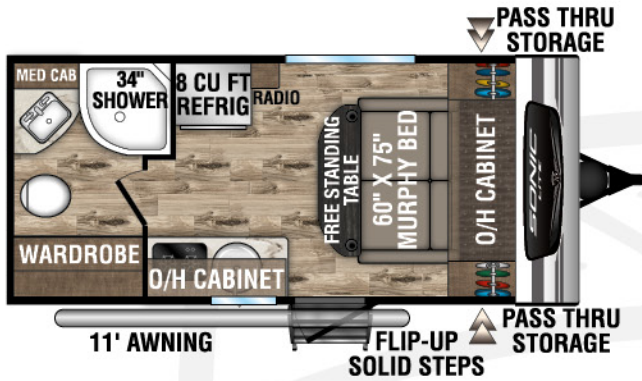

SONIC LITE

BY VENTURE RV

2023

Ultra-Lite Travel Trailers

Designed for Campers by Campers!

SL150VRB

UVW – 3,180 lbs. | Exterior Length – 19'11" | Sleeps – 2

SL150VRK

UVW – 3,080 lbs. | Exterior Length – 19'1" | Sleeps – 2

SL169VMK

UVW – 3,450 lbs. | Exterior Length – 21'1" | Sleeps – 4

SL169VRK

UVW – 3,580 lbs. | Exterior Length – 22'1" | Sleeps – 4

2023 SONIC LITE

SL169VUD

UVW – 3,520 lbs. | Exterior Length – 21'10" | Sleeps – 6

NEW SL170VBH

UVW – 3,620 | Exterior Length – 22'10" | Sleeps – 6

One-piece seamless fiberglass roof construction

MXG FRAME
The Next Generation in RV Frame Technology