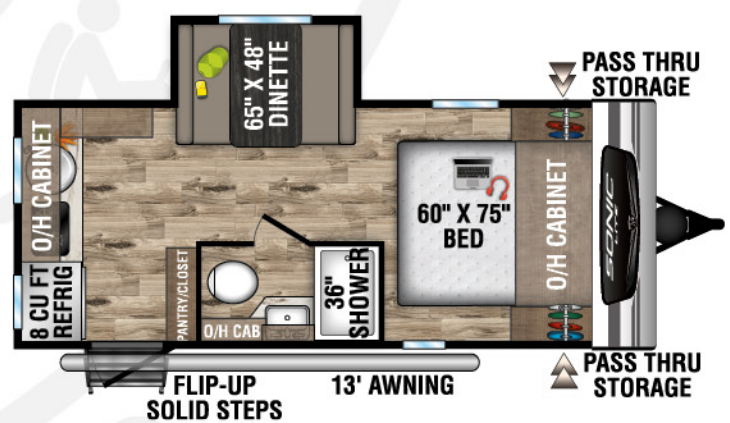

SONIC LITE

BY VENTURE RV

2023

Ultra-Lite Travel Trailers

Designed for Campers by Campers!

SL150VRB

UVW – 3,180 lbs. | Exterior Length – 19'11" | Sleeps – 2

SL150VRK

UVW – 3,080 lbs. | Exterior Length – 19'1" | Sleeps – 2

SL169VMK

UVW – 3,450 lbs. | Exterior Length – 21'1" | Sleeps – 4

SL169VRK

UVW – 3,580 lbs. | Exterior Length – 22'1" | Sleeps – 4

2023 SONIC LITE

SL169VUD

UVW – 3,520 lbs. | Exterior Length – 21'10" | Sleeps – 6

NEW SL170VBH

UVW – 3,620 | Exterior Length – 22'10" | Sleeps – 6

One-piece seamless fiberglass roof construction

MXG FRAME
The Next Generation in RV Frame Technology