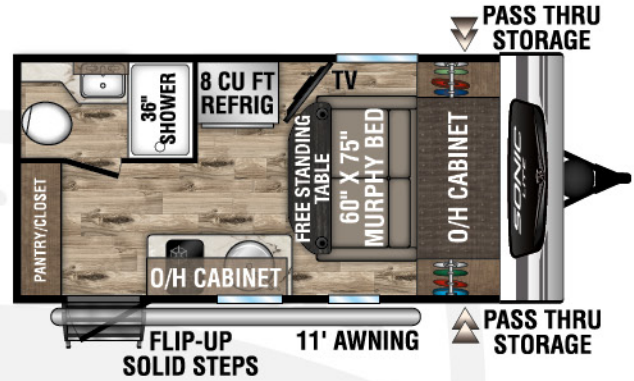

SONIC LITE

BY VENTURE RV

2023

Ultra-Lite Travel Trailers

Designed for Campers by Campers!

SL150VRB

UVW – 3,180 lbs. | Exterior Length – 19'11" | Sleeps – 2

SL150VRK

UVW – 3,080 lbs. | Exterior Length – 19'1" | Sleeps – 2

SL169VMK

UVW – 3,450 lbs. | Exterior Length – 21'1" | Sleeps – 4

SL169VRK

UVW – 3,580 lbs. | Exterior Length – 22'1" | Sleeps – 4

2023 SONIC LITE

SL169VUD

UVW – 3,520 lbs. | Exterior Length – 21'10" | Sleeps – 6

NEW SL170VBH

UVW – 3,620 | Exterior Length – 22'10" | Sleeps – 6

One-piece seamless fiberglass roof construction

MXG FRAME
The Next Generation in RV Frame Technology