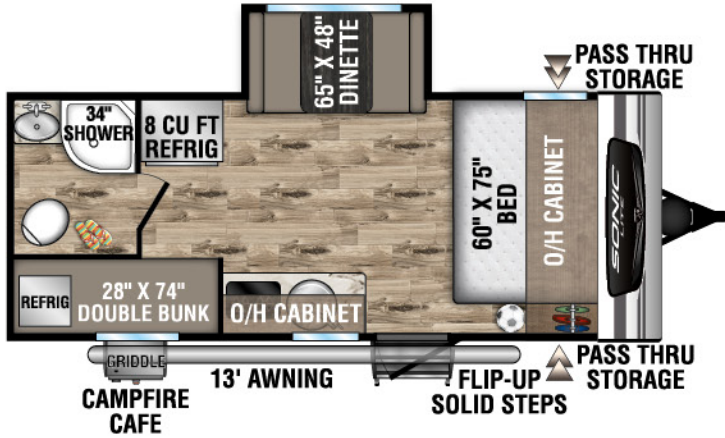

UVW – 3,080 lbs. | Exterior Length – 19'1" | Sleeps – 2

SL169VMK

UVW – 3,450 lbs. | Exterior Length – 21'1" | Sleeps – 4

SL169VRK

UVW – 3,580 lbs. | Exterior Length – 22'1" | Sleeps – 4

2023 SONIC LITE

SL169VUD

UVW – 3,520 lbs. | Exterior Length – 21'10" | Sleeps – 6

NEW SL170VBH

UVW – 3,620 | Exterior Length – 22'10" | Sleeps – 6

One-piece seamless fiberglass roof construction

MXG FRAME
The Next Generation in RV Frame Technology