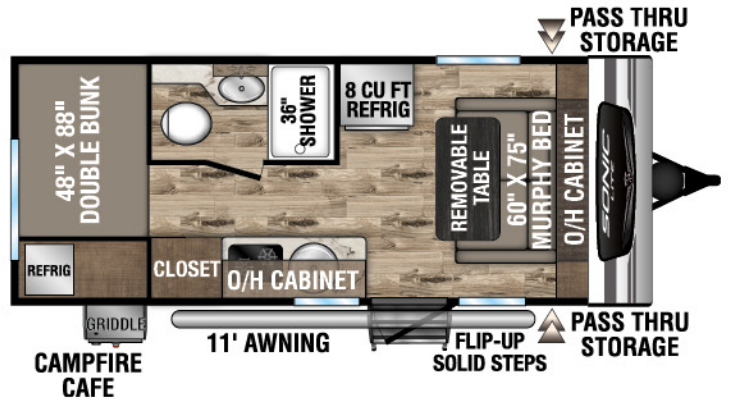

UVW – 3,080 lbs. | Exterior Length – 19'1" | Sleeps – 2

SL169VMK

UVW – 3,450 lbs. | Exterior Length – 21'1" | Sleeps – 4

SL169VRK

UVW – 3,580 lbs. | Exterior Length – 22'1" | Sleeps – 4

2023 SONIC LITE

SL169VUD

UVW – 3,520 lbs. | Exterior Length – 21'10" | Sleeps – 6

NEW SL170VBH

UVW – 3,620 | Exterior Length – 22'10" | Sleeps – 6

One-piece seamless fiberglass roof construction

MXG FRAME
The Next Generation in RV Frame Technology