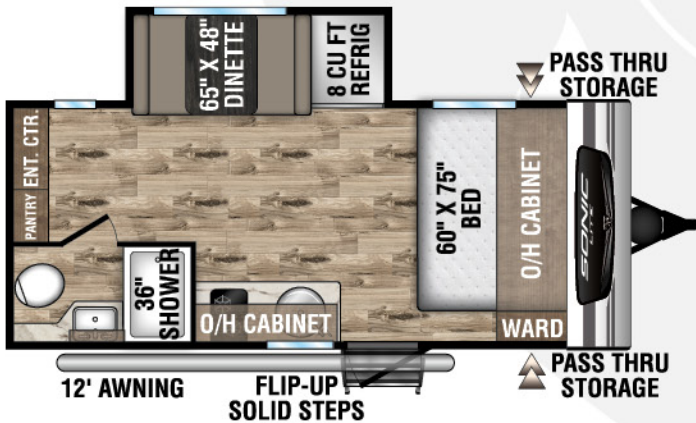

SONIC LITE

BY VENTURE RV

2023

Ultra-Lite Travel Trailers

Designed for Campers by Campers!

SL150VRB

UVW – 3,180 lbs. | Exterior Length – 19'11" | Sleeps – 2

SL150VRK

UVW – 3,080 lbs. | Exterior Length – 19'1" | Sleeps – 2

SL169VMK

UVW – 3,450 lbs. | Exterior Length – 21'1" | Sleeps – 4

SL169VRK

UVW – 3,580 lbs. | Exterior Length – 22'1" | Sleeps – 4

2023 SONIC LITE

SL169VUD

UVW – 3,520 lbs. | Exterior Length – 21'10" | Sleeps – 6

NEW SL170VBH

UVW – 3,620 | Exterior Length – 22'10" | Sleeps – 6

One-piece seamless fiberglass roof construction

MXG FRAME
The Next Generation in RV Frame Technology