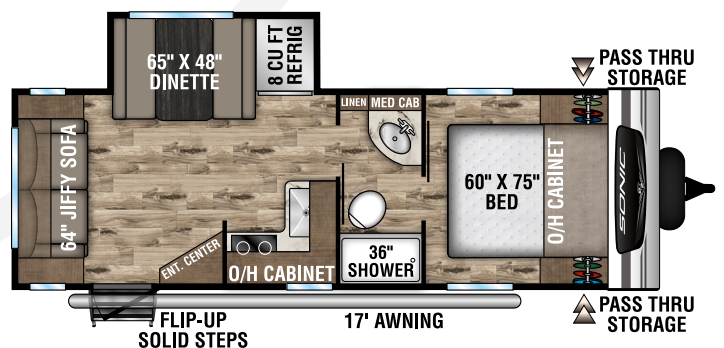

UVW - 4,560 lbs. | Exterior Length - 27' | Sleeps - 8

SN220VBH

UVW - 4,480 lbs. | Exterior Length - 26' 7" | Sleeps - 6

SN220VRB

UVW - 4,720 lbs. | Exterior Length - 27' | Sleeps - 4

SN231VRK

UVW - 4,480 lbs. | Exterior Length - 26' 11" | Sleeps - 6

SN231VRL

UVW - 4,520 lbs. | Exterior Length - 26' 11" | Sleeps - 6

2023 SONIC

SN241VFK

UVW – 4,520 lbs. | Exterior Length – 28' 4" | Sleeps – 6

SN241VFL

UVW – 4,600 | Exterior Length – 28' 4" | Sleeps – 6

One-piece seamless fiberglass roof construction