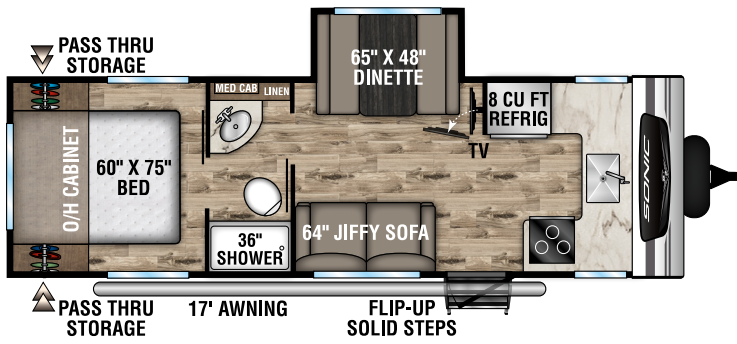

UVW - 4,560 lbs. | Exterior Length - 27' | Sleeps - 8

SN220VBH

UVW - 4,480 lbs. | Exterior Length - 26' 7" | Sleeps - 6

SN220VRB

UVW - 4,720 lbs. | Exterior Length - 27' | Sleeps - 4

SN231VRK

UVW - 4,480 lbs. | Exterior Length - 26' 11" | Sleeps - 6

SN231VRL

UVW - 4,520 lbs. | Exterior Length - 26' 11" | Sleeps - 6

2023 SONIC

SN241VFK

UVW – 4,520 lbs. | Exterior Length – 28' 4" | Sleeps – 6

SN241VFL

UVW – 4,600 | Exterior Length – 28' 4" | Sleeps – 6

One-piece seamless fiberglass roof construction