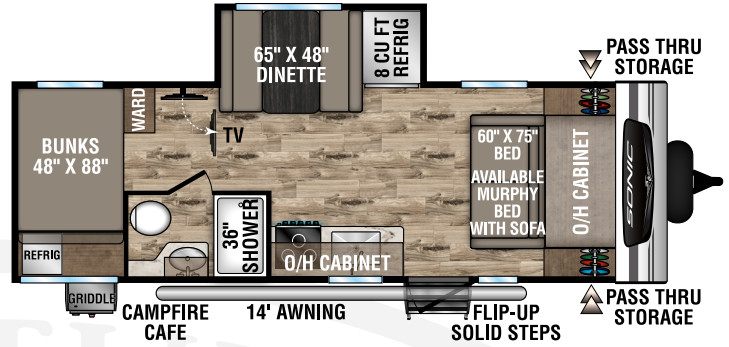

SONIC

BY VENTURE RV

2023

Ultra-Lite Travel Trailers

Designed for Campers by Campers!

SN190VRB

UVW - 3,880 lbs. | Exterior Length - 23' 3" | Sleeps - 4

SN211VDB

UVW - 4,560 lbs. | Exterior Length - 27' | Sleeps - 8

SN220VBH

UVW - 4,480 lbs. | Exterior Length - 26' 7" | Sleeps - 6

SN220VRB

UVW - 4,720 lbs. | Exterior Length - 27' | Sleeps - 4

SN231VRK

UVW - 4,480 lbs. | Exterior Length - 26' 11" | Sleeps - 6

SN231VRL

UVW - 4,520 lbs. | Exterior Length - 26' 11" | Sleeps - 6

2023 SONIC

SN241VFK

UVW – 4,520 lbs. | Exterior Length – 28' 4" | Sleeps – 6

SN241VFL

UVW – 4,600 | Exterior Length – 28' 4" | Sleeps – 6

One-piece seamless fiberglass roof construction