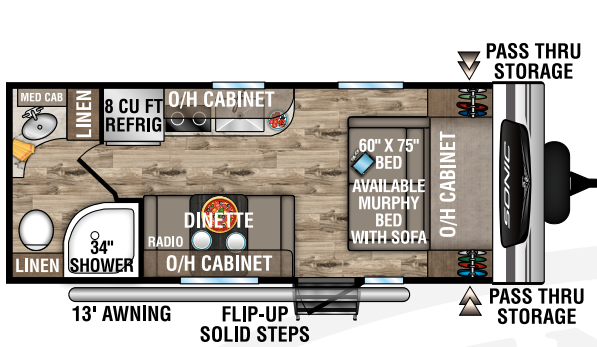

SONIC

BY VENTURE RV

2023

Ultra-Lite Travel Trailers

Designed for Campers by Campers!

SN190VRB

UVW - 3,880 lbs. | Exterior Length - 23' 3" | Sleeps - 4

SN211VDB

UVW - 4,560 lbs. | Exterior Length - 27' | Sleeps - 8

SN220VBH

UVW - 4,480 lbs. | Exterior Length - 26' 7" | Sleeps - 6

SN220VRB

UVW - 4,720 lbs. | Exterior Length - 27' | Sleeps - 4

SN231VRK

UVW - 4,480 lbs. | Exterior Length - 26' 11" | Sleeps - 6

SN231VRL

UVW - 4,520 lbs. | Exterior Length - 26' 11" | Sleeps - 6

2023 SONIC

SN241VFK

UVW – 4,520 lbs. | Exterior Length – 28' 4" | Sleeps – 6

SN241VFL

UVW – 4,600 | Exterior Length – 28' 4" | Sleeps – 6

One-piece seamless fiberglass roof construction