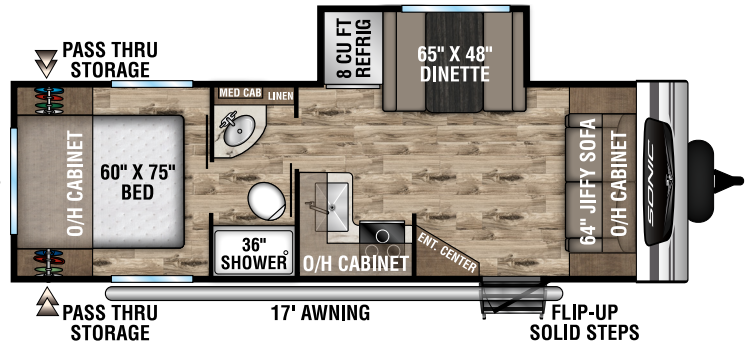

UVW - 4,560 lbs. | Exterior Length - 27' | Sleeps - 8

SN220VBH

UVW - 4,480 lbs. | Exterior Length - 26' 7" | Sleeps - 6

SN220VRB

UVW - 4,720 lbs. | Exterior Length - 27' | Sleeps - 4

SN231VRK

UVW - 4,480 lbs. | Exterior Length - 26' 11" | Sleeps - 6

SN231VRL

UVW - 4,520 lbs. | Exterior Length - 26' 11" | Sleeps - 6

2023 SONIC

SN241VFK

UVW – 4,520 lbs. | Exterior Length – 28' 4" | Sleeps – 6

SN241VFL

UVW – 4,600 | Exterior Length – 28' 4" | Sleeps – 6

One-piece seamless fiberglass roof construction