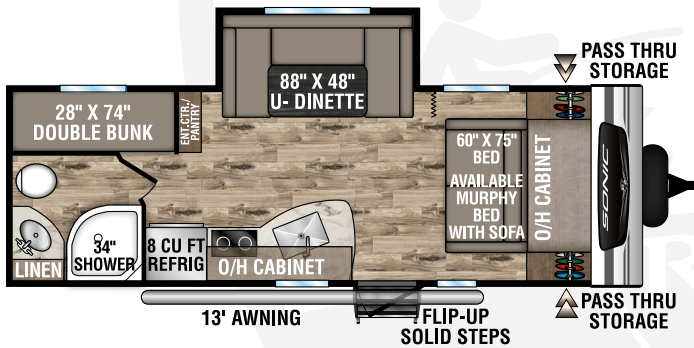

SONIC

BY VENTURE RV

2023

Ultra-Lite Travel Trailers

Designed for Campers by Campers!

SN190VRB

UVW - 3,880 lbs. | Exterior Length - 23' 3" | Sleeps - 4

SN211VDB

UVW - 4,560 lbs. | Exterior Length - 27' | Sleeps - 8

SN220VBH

UVW - 4,480 lbs. | Exterior Length - 26' 7" | Sleeps - 6

SN220VRB

UVW - 4,720 lbs. | Exterior Length - 27' | Sleeps - 4

SN231VRK

UVW - 4,480 lbs. | Exterior Length - 26' 11" | Sleeps - 6

SN231VRL

UVW - 4,520 lbs. | Exterior Length - 26' 11" | Sleeps - 6

2023 SONIC

SN241VFK

UVW – 4,520 lbs. | Exterior Length – 28' 4" | Sleeps – 6

SN241VFL

UVW – 4,600 | Exterior Length – 28' 4" | Sleeps – 6

One-piece seamless fiberglass roof construction