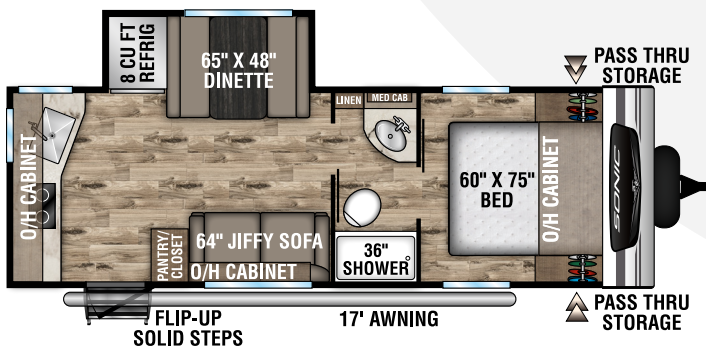

UVW - 4,560 lbs. | Exterior Length - 27' | Sleeps - 8

SN220VBH

UVW - 4,480 lbs. | Exterior Length - 26' 7" | Sleeps - 6

SN220VRB

UVW - 4,720 lbs. | Exterior Length - 27' | Sleeps - 4

SN231VRK

UVW - 4,480 lbs. | Exterior Length - 26' 11" | Sleeps - 6

SN231VRL

UVW - 4,520 lbs. | Exterior Length - 26' 11" | Sleeps - 6

2023 SONIC

SN241VFK

UVW – 4,520 lbs. | Exterior Length – 28' 4" | Sleeps – 6

SN241VFL

UVW – 4,600 | Exterior Length – 28' 4" | Sleeps – 6

One-piece seamless fiberglass roof construction