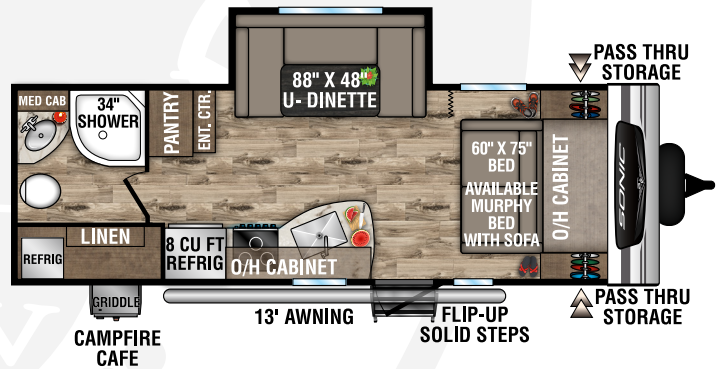

SONIC

BY VENTURE RV

2023

Ultra-Lite Travel Trailers

Designed for Campers by Campers!

SN190VRB

UVW - 3,880 lbs. | Exterior Length - 23' 3" | Sleeps - 4

SN211VDB

UVW - 4,560 lbs. | Exterior Length - 27' | Sleeps - 8

SN220VBH

UVW - 4,480 lbs. | Exterior Length - 26' 7" | Sleeps - 6

SN220VRB

UVW - 4,720 lbs. | Exterior Length - 27' | Sleeps - 4

SN231VRK

UVW - 4,480 lbs. | Exterior Length - 26' 11" | Sleeps - 6

SN231VRL

UVW - 4,520 lbs. | Exterior Length - 26' 11" | Sleeps - 6

2023 SONIC

SN241VFK

UVW – 4,520 lbs. | Exterior Length – 28' 4" | Sleeps – 6

SN241VFL

UVW – 4,600 | Exterior Length – 28' 4" | Sleeps – 6

One-piece seamless fiberglass roof construction