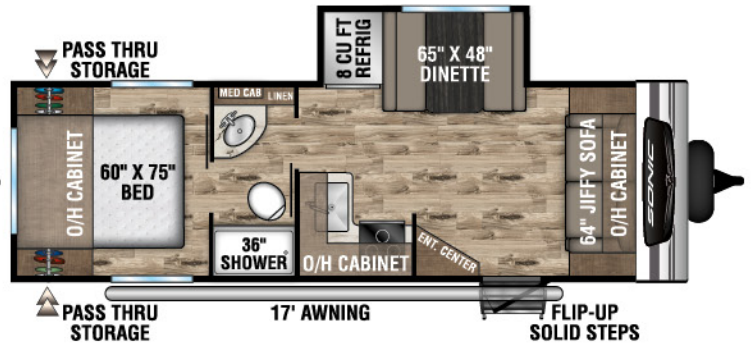

UVW - 4,560 lbs. | Exterior Length - 27' | Sleeps - 8

SN220VBH

UVW - 4,480 lbs. | Exterior Length - 26' 7" | Sleeps - 6

SN220VRB

UVW - 4,720 lbs. | Exterior Length - 27' | Sleeps - 4

SN231VRK

UVW - 4,480 lbs. | Exterior Length - 26' 11" | Sleeps - 6

SN231VRL

UVW - 4,520 lbs. | Exterior Length - 26' 11" | Sleeps - 6

2023 SONIC

SN241VFK

UVW – 4,520 lbs. | Exterior Length – 28' 4" | Sleeps – 6

SN241VFL

UVW – 4,600 | Exterior Length – 28' 4" | Sleeps – 6

One-piece seamless fiberglass roof construction