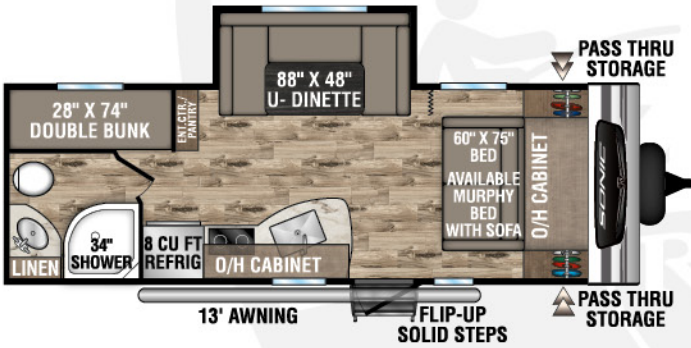

SONIC

BY VENTURE RV

2023

Ultra-Lite Travel Trailers

Designed for Campers by Campers!

SN190VRB

UVW - 3,880 lbs. | Exterior Length - 23' 3" | Sleeps - 4

SN211VDB

UVW - 4,560 lbs. | Exterior Length - 27' | Sleeps - 8

SN220VBH

UVW - 4,480 lbs. | Exterior Length - 26' 7" | Sleeps - 6

SN220VRB

UVW - 4,720 lbs. | Exterior Length - 27' | Sleeps - 4

SN231VRK

UVW - 4,480 lbs. | Exterior Length - 26' 11" | Sleeps - 6

SN231VRL

UVW - 4,520 lbs. | Exterior Length - 26' 11" | Sleeps - 6

2023 SONIC

SN241VFK

UVW – 4,520 lbs. | Exterior Length – 28' 4" | Sleeps – 6

SN241VFL

UVW – 4,600 | Exterior Length – 28' 4" | Sleeps – 6

One-piece seamless fiberglass roof construction