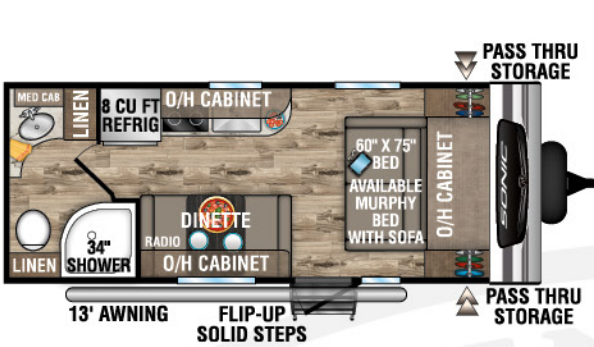

SONIC

BY VENTURE RV

2023

Ultra-Lite Travel Trailers

Designed for Campers by Campers!

SN190VRB

UVW - 3,880 lbs. | Exterior Length - 23' 3" | Sleeps - 4

SN211VDB

UVW - 4,560 lbs. | Exterior Length - 27' | Sleeps - 8

SN220VBH

UVW - 4,480 lbs. | Exterior Length - 26' 7" | Sleeps - 6

SN220VRB

UVW - 4,720 lbs. | Exterior Length - 27' | Sleeps - 4

SN231VRK

UVW - 4,480 lbs. | Exterior Length - 26' 11" | Sleeps - 6

SN231VRL

UVW - 4,520 lbs. | Exterior Length - 26' 11" | Sleeps - 6

2023 SONIC

SN241VFK

UVW – 4,520 lbs. | Exterior Length – 28' 4" | Sleeps – 6

SN241VFL

UVW – 4,600 | Exterior Length – 28' 4" | Sleeps – 6

One-piece seamless fiberglass roof construction