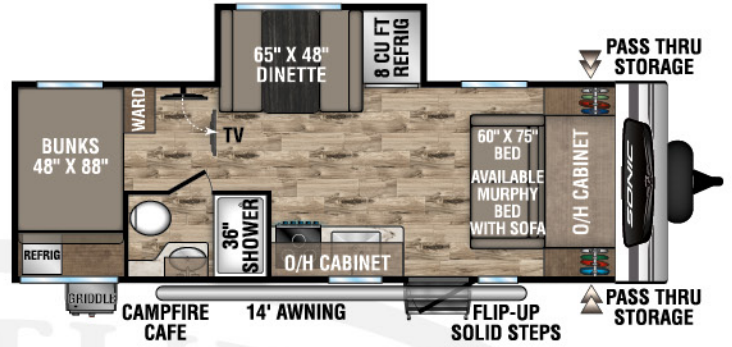

SONIC

BY VENTURE RV

2023

Ultra-Lite Travel Trailers

Designed for Campers by Campers!

SN190VRB

UVW - 3,880 lbs. | Exterior Length - 23' 3" | Sleeps - 4

SN211VDB

UVW - 4,560 lbs. | Exterior Length - 27' | Sleeps - 8

SN220VBH

UVW - 4,480 lbs. | Exterior Length - 26' 7" | Sleeps - 6

SN220VRB

UVW - 4,720 lbs. | Exterior Length - 27' | Sleeps - 4

SN231VRK

UVW - 4,480 lbs. | Exterior Length - 26' 11" | Sleeps - 6

SN231VRL

UVW - 4,520 lbs. | Exterior Length - 26' 11" | Sleeps - 6

2023 SONIC

SN241VFK

UVW – 4,520 lbs. | Exterior Length – 28' 4" | Sleeps – 6

SN241VFL

UVW – 4,600 | Exterior Length – 28' 4" | Sleeps – 6

One-piece seamless fiberglass roof construction