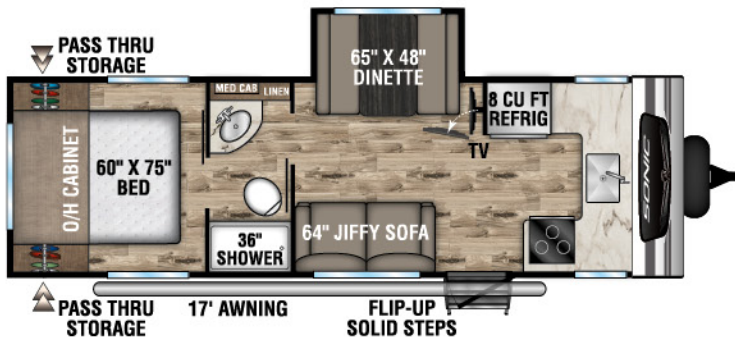

UVW - 4,560 lbs. | Exterior Length - 27' | Sleeps - 8

SN220VBH

UVW - 4,480 lbs. | Exterior Length - 26' 7" | Sleeps - 6

SN220VRB

UVW - 4,720 lbs. | Exterior Length - 27' | Sleeps - 4

SN231VRK

UVW - 4,480 lbs. | Exterior Length - 26' 11" | Sleeps - 6

SN231VRL

UVW - 4,520 lbs. | Exterior Length - 26' 11" | Sleeps - 6

2023 SONIC

SN241VFK

UVW – 4,520 lbs. | Exterior Length – 28' 4" | Sleeps – 6

SN241VFL

UVW – 4,600 | Exterior Length – 28' 4" | Sleeps – 6

One-piece seamless fiberglass roof construction