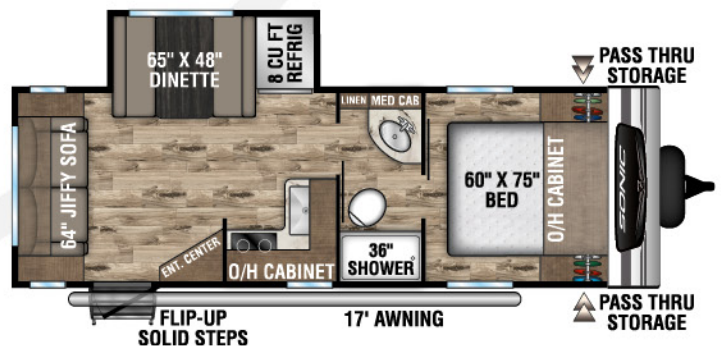

UVW - 4,560 lbs. | Exterior Length - 27' | Sleeps - 8

SN220VBH

UVW - 4,480 lbs. | Exterior Length - 26' 7" | Sleeps - 6

SN220VRB

UVW - 4,720 lbs. | Exterior Length - 27' | Sleeps - 4

SN231VRK

UVW - 4,480 lbs. | Exterior Length - 26' 11" | Sleeps - 6

SN231VRL

UVW - 4,520 lbs. | Exterior Length - 26' 11" | Sleeps - 6

2023 SONIC

SN241VFK

UVW – 4,520 lbs. | Exterior Length – 28' 4" | Sleeps – 6

SN241VFL

UVW – 4,600 | Exterior Length – 28' 4" | Sleeps – 6

One-piece seamless fiberglass roof construction