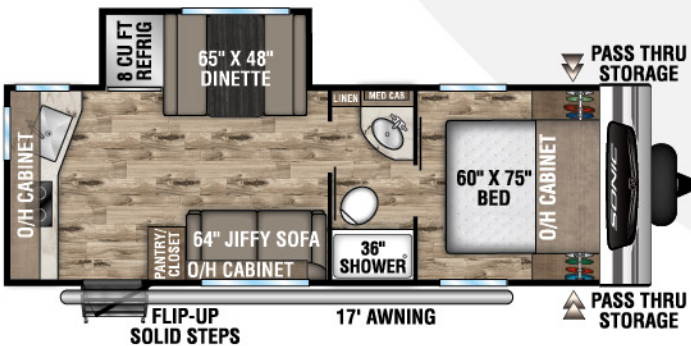

UVW - 4,560 lbs. | Exterior Length - 27' | Sleeps - 8

SN220VBH

UVW - 4,480 lbs. | Exterior Length - 26' 7" | Sleeps - 6

SN220VRB

UVW - 4,720 lbs. | Exterior Length - 27' | Sleeps - 4

SN231VRK

UVW - 4,480 lbs. | Exterior Length - 26' 11" | Sleeps - 6

SN231VRL

UVW - 4,520 lbs. | Exterior Length - 26' 11" | Sleeps - 6

2023 SONIC

SN241VFK

UVW – 4,520 lbs. | Exterior Length – 28' 4" | Sleeps – 6

SN241VFL

UVW – 4,600 | Exterior Length – 28' 4" | Sleeps – 6

One-piece seamless fiberglass roof construction