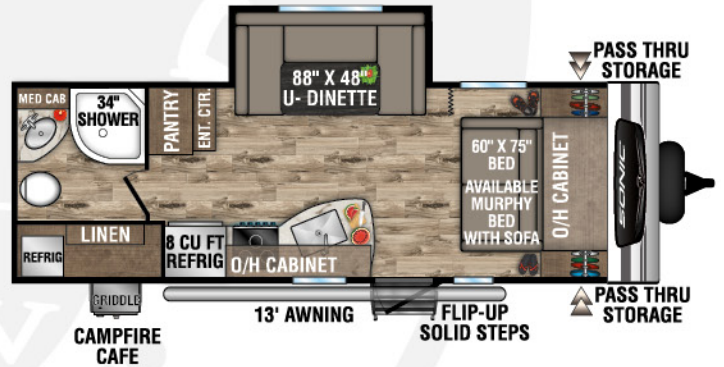

SONIC

BY VENTURE RV

2023

Ultra-Lite Travel Trailers

Designed for Campers by Campers!

SN190VRB

UVW - 3,880 lbs. | Exterior Length - 23' 3" | Sleeps - 4

SN211VDB

UVW - 4,560 lbs. | Exterior Length - 27' | Sleeps - 8

SN220VBH

UVW - 4,480 lbs. | Exterior Length - 26' 7" | Sleeps - 6

SN220VRB

UVW - 4,720 lbs. | Exterior Length - 27' | Sleeps - 4

SN231VRK

UVW - 4,480 lbs. | Exterior Length - 26' 11" | Sleeps - 6

SN231VRL

UVW - 4,520 lbs. | Exterior Length - 26' 11" | Sleeps - 6

2023 SONIC

SN241VFK

UVW – 4,520 lbs. | Exterior Length – 28' 4" | Sleeps – 6

SN241VFL

UVW – 4,600 | Exterior Length – 28' 4" | Sleeps – 6

One-piece seamless fiberglass roof construction