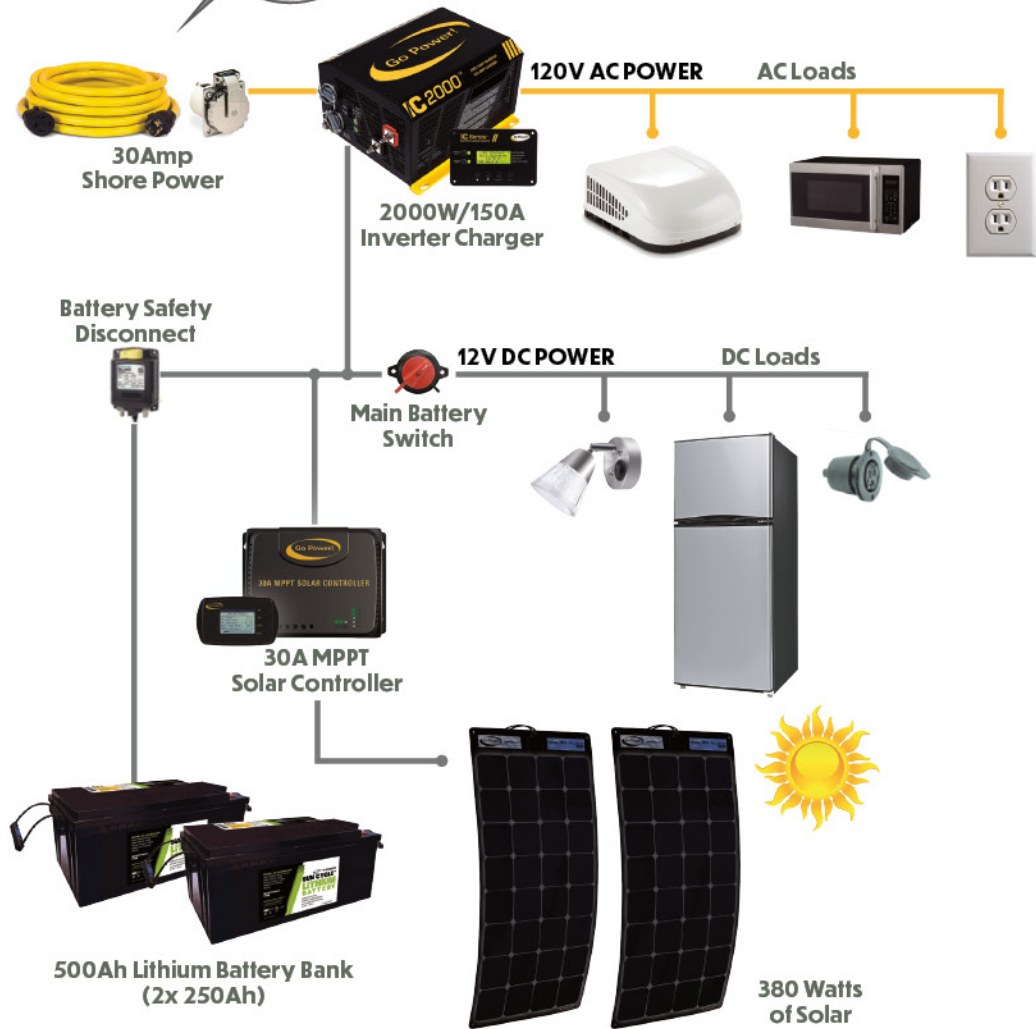

POWER FLOW

WATER FILTRATION SYSTEM

CLEAN, SAFE WATER FROM ANY LAKE OR STREAM

Engineered for the rugged outdoor adventurer, the Clearsource Nomad pulls water from any lake or stream and purifies it better than even the best portable survival filters. Drink, shower, clean up – whatever you want with unlimited clean, fresh water!

STRONG 15 AMP PUMP DRAWS WATER FROM LONG DISTANCES

The integrated pump pulls hard – easily drawing water up to 20' of elevation rise and distances up to 100'. Works with any twelve-volt battery.

NASA-DERIVED FILTER TECHNOLOGY DELIVERS CLEAN, SAFE, GREAT-TASTING WATER

Dual filters remove sediment, chlorine, volatile organic compounds, bacteria like Legionella, Salmonella, Cholera, and E. Coli, cysts like Giardia, viruses and other contaminants while dramatically improving taste and smell. The Clearsource Nomad also provides heavy metal protection against lead, manganese, and iron.

BULLET-PROOF CONSTRUCTION

Engineered with a rugged chassis made from powder-coated steel, heavy-duty electrical components, a safety protected on/off switch, and built-in attachment points for permanent mounting.

SPECIFICATIONS

Width: 23 Inches | Height: 17.5 Inches | Depth: 9 Inches | Weight: 30 Pounds | Flow Rate: 4.9 Gallons per Minute