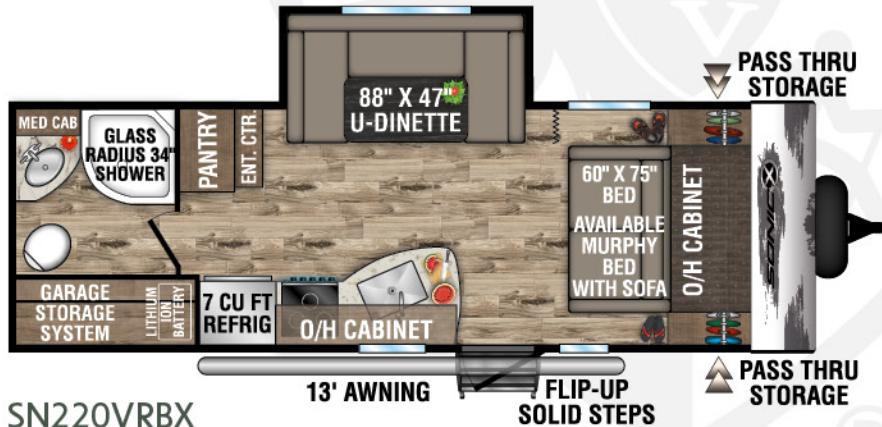

# SONIC X

2023

Ultra-Lite Travel Trailers

Designed for Campers by Campers!

UVW - 5,260 lbs. | Exterior Length - 27'6" | Sleeps - 8

UVW - 5,610 lbs. | Exterior Length - 27'6" | Sleeps - 4

985 N 900 W | Shipshewana, IN 46565 | [www.venture-rv.com](http://www.venture-rv.com)

## SPECIFICATIONS

Width: 23 Inches | Height: 17.5 Inches | Depth: 9 Inches | Weight: 30 Pounds | Flow Rate: 4.9 Gallons per Minute