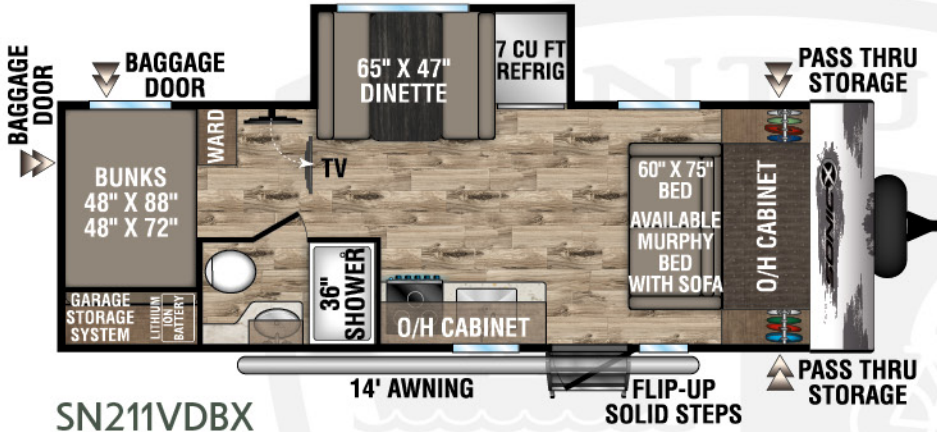

# SONIC X

2023

Ultra-Lite Travel Trailers

Designed for Campers by Campers!

UVW - 5,260 lbs. | Exterior Length - 27'6" | Sleeps - 8

UVW - 5,610 lbs. | Exterior Length - 27'6" | Sleeps - 4

985 N 900 W | Shipshewana, IN 46565 | [www.venture-rv.com](http://www.venture-rv.com)

## SPECIFICATIONS

Width: 23 Inches | Height: 17.5 Inches | Depth: 9 Inches | Weight: 30 Pounds | Flow Rate: 4.9 Gallons per Minute