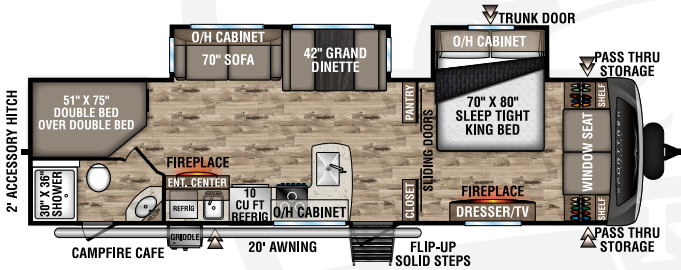

## TOURING EDITION

2023

Luxury Travel Trailers

Designed for Campers by Campers!

**STT272VRK**

UVW – 7,220 lbs. | Exterior Length – 31' 6" | Sleeps – 6

**STT302VRB**

UVW – 7,500 lbs. | Exterior Length – 33' 3" | Sleeps – 4

**STT312VBH**

UVW – 7,980 lbs. | Exterior Length – 35' 9" | Sleeps – 10

**STT333VFK**

UVW – 9,040 lbs. | Exterior Length – 36' 8" | Sleeps – 4

**STT333VMI**

UVW – 8,850 lbs. | Exterior Length – 36' 8" | Sleeps – 4

**STT336VRK**

UVW – 8,860 lbs. | Exterior Length – 37' 8" | Sleeps – 4