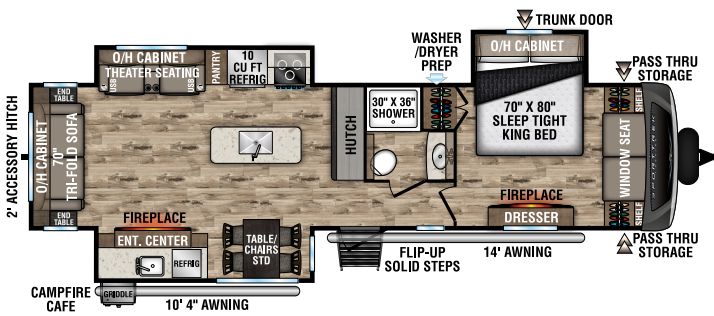

STT343VIK

UVW – 8,970 lbs. | Exterior Length – 37' 5" | Sleeps – 4