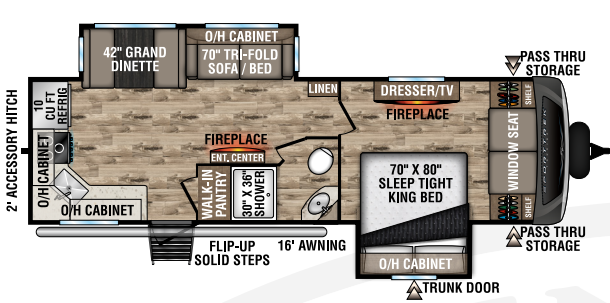

## TOURING EDITION

2023

Luxury Travel Trailers

Designed for Campers by Campers!

**STT272VRK**

UVW – 7,220 lbs. | Exterior Length – 31' 6" | Sleeps – 6

**STT302VRB**

UVW – 7,500 lbs. | Exterior Length – 33' 3" | Sleeps – 4

**STT312VBH**

UVW – 7,980 lbs. | Exterior Length – 35' 9" | Sleeps – 10

**STT333VFK**

UVW – 9,040 lbs. | Exterior Length – 36' 8" | Sleeps – 4

**STT333VMI**

UVW – 8,850 lbs. | Exterior Length – 36' 8" | Sleeps – 4

**STT336VRK**

UVW – 8,860 lbs. | Exterior Length – 37' 8" | Sleeps – 4

## STT343VBH

UVW – 9,040 lbs. | Exterior Length – 37' 8" | Sleeps – 11