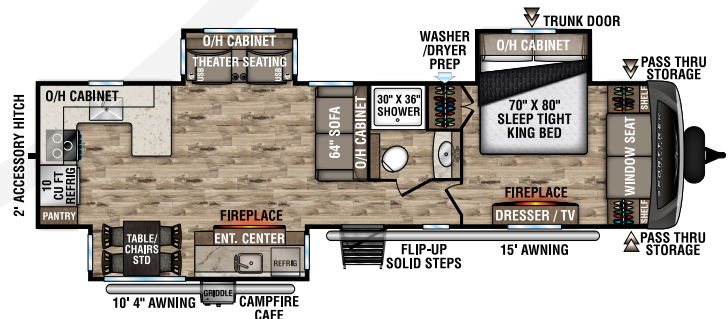

**STT312VBH**

UVW – 7,980 lbs. | Exterior Length – 35' 9" | Sleeps – 10

**STT333VFK**

UVW – 9,040 lbs. | Exterior Length – 36' 8" | Sleeps – 4

**STT333VMI**

UVW – 8,850 lbs. | Exterior Length – 36' 8" | Sleeps – 4

**STT336VRK**

UVW – 8,860 lbs. | Exterior Length – 37' 8" | Sleeps – 4