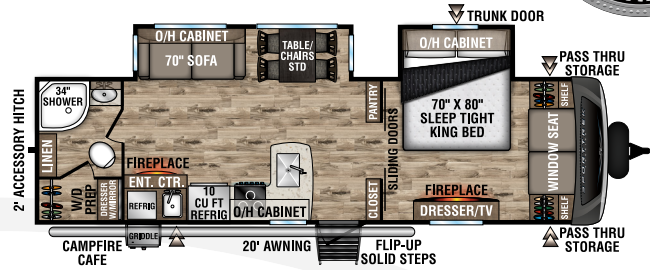

## TOURING EDITION

2023

Luxury Travel Trailers

Designed for Campers by Campers!

**STT272VRK**

UVW – 7,220 lbs. | Exterior Length – 31' 6" | Sleeps – 6

**STT302VRB**

UVW – 7,500 lbs. | Exterior Length – 33' 3" | Sleeps – 4

**STT312VBH**

UVW – 7,980 lbs. | Exterior Length – 35' 9" | Sleeps – 10

**STT333VFK**

UVW – 9,040 lbs. | Exterior Length – 36' 8" | Sleeps – 4

**STT333VMI**

UVW – 8,850 lbs. | Exterior Length – 36' 8" | Sleeps – 4

**STT336VRK**

UVW – 8,860 lbs. | Exterior Length – 37' 8" | Sleeps – 4