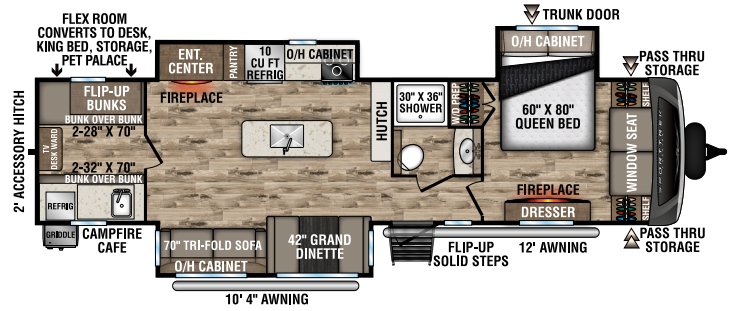

STT343VIB

UVW – 8,950 lbs. | Exterior Length – 38' 2" | Sleeps – 11