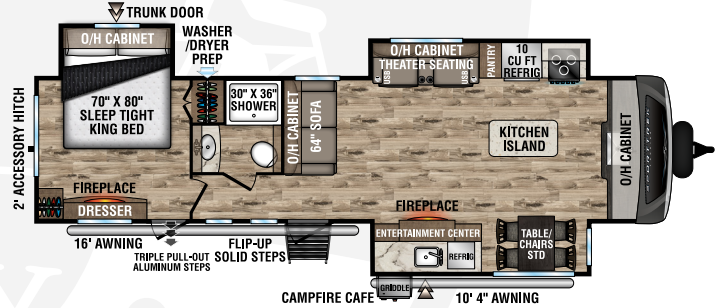

## TOURING EDITION

2023

Luxury Travel Trailers

Designed for Campers by Campers!

**STT272VRK**

UVW – 7,220 lbs. | Exterior Length – 31' 6" | Sleeps – 6

**STT302VRB**

UVW – 7,500 lbs. | Exterior Length – 33' 3" | Sleeps – 4

**STT312VBH**

UVW – 7,980 lbs. | Exterior Length – 35' 9" | Sleeps – 10

**STT333VFK**

UVW – 9,040 lbs. | Exterior Length – 36' 8" | Sleeps – 4

**STT333VMI**

UVW – 8,850 lbs. | Exterior Length – 36' 8" | Sleeps – 4

**STT336VRK**

UVW – 8,860 lbs. | Exterior Length – 37' 8" | Sleeps – 4

## STT343VBH

UVW – 9,040 lbs. | Exterior Length – 37' 8" | Sleeps – 11