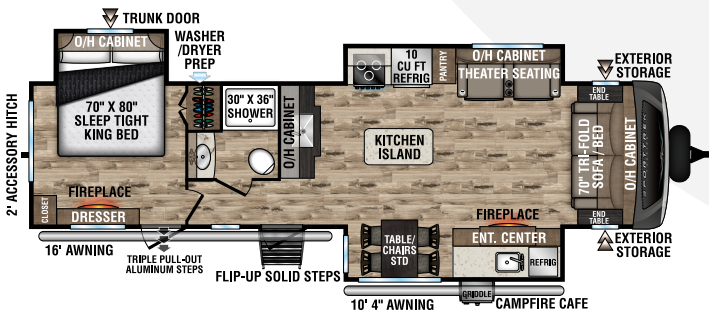

## TOURING EDITION

2023

Luxury Travel Trailers

Designed for Campers by Campers!

**STT272VRK**

UVW – 7,220 lbs. | Exterior Length – 31' 6" | Sleeps – 6

**STT302VRB**

UVW – 7,500 lbs. | Exterior Length – 33' 3" | Sleeps – 4

**STT312VBH**

UVW – 7,980 lbs. | Exterior Length – 35' 9" | Sleeps – 10

**STT333VFK**

UVW – 9,040 lbs. | Exterior Length – 36' 8" | Sleeps – 4

**STT333VMI**

UVW – 8,850 lbs. | Exterior Length – 36' 8" | Sleeps – 4

**STT336VRK**

UVW – 8,860 lbs. | Exterior Length – 37' 8" | Sleeps – 4

## STT343VBH

UVW – 9,040 lbs. | Exterior Length – 37' 8" | Sleeps – 11