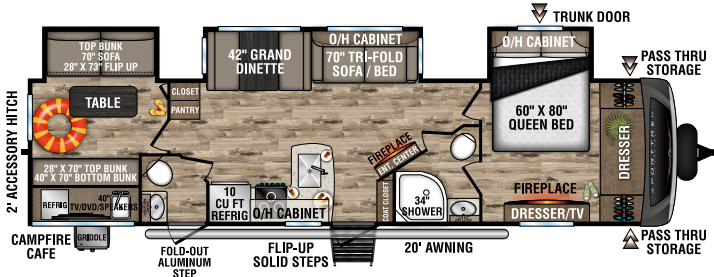

**STT312VBH**

UVW – 7,980 lbs. | Exterior Length – 35' 9" | Sleeps – 10

**STT333VFK**

UVW – 9,040 lbs. | Exterior Length – 36' 8" | Sleeps – 4

**STT333VMI**

UVW – 8,850 lbs. | Exterior Length – 36' 8" | Sleeps – 4

**STT336VRK**

UVW – 8,860 lbs. | Exterior Length – 37' 8" | Sleeps – 4

## STT343VBH

UVW – 9,040 lbs. | Exterior Length – 37' 8" | Sleeps – 11