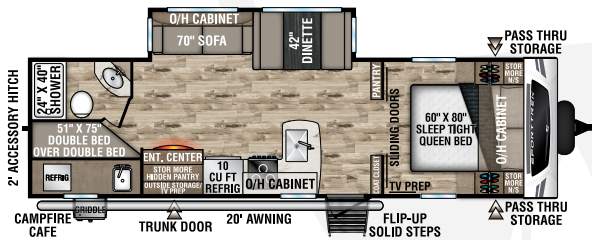

ST270VBH

UWV - 6,300 lbs. | Exterior Length - 30' 5" | Sleeps - 10

ST271VMB

UWV - 6,600 lbs. | Exterior Length - 30' 8" | Sleeps - 6

ST281VBH

UWV - 6,640 lbs. | Exterior Length - 32' 2" | Sleeps - 10

ST291VRK

UWV - 6,800 lbs. | Exterior Length - 33' | Sleeps - 6

NEW

ST291VTQ

UWV - 7,290 | Exterior Length - 34' 6" | Sleeps - 10

ST312VIK

UWV - 7,510 lbs. | Exterior Length - 34' 8" | Sleeps - 6

2023 SPORTTREK

ST327VIK

UVW – 8,370 lbs. | Exterior Length – 36' 1" | Sleeps – 11

ST332VBH

UVW – 8,140 lbs. | Exterior Length – 37' 8" | Sleeps – 11

ST333VIK

UVW – 8,870 lbs. | Exterior Length – 37' 8" | Sleeps – 11

KING-U DINETTE OPTION

- Available on all SportTrek floorplans
- Folds out to 60" x 80" Queen Bed
- IPO Dinette and Sofa

Tufflex™ PVC Roofing
w/LIFETIME WARRANTY!
dicor products

MXG FRAME
The Next Generation in RV Frame Technology