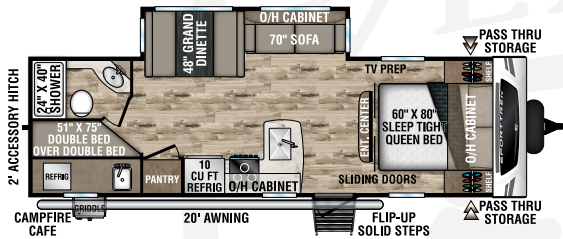

ST270VBH

UWV - 6,300 lbs. | Exterior Length - 30' 5" | Sleeps - 10

ST271VMB

UWV - 6,600 lbs. | Exterior Length - 30' 8" | Sleeps - 6

ST281VBH

UWV - 6,640 lbs. | Exterior Length - 32' 2" | Sleeps - 10

ST291VRK

UWV - 6,800 lbs. | Exterior Length - 33' | Sleeps - 6

NEW

ST291VTQ

UWV - 7,290 | Exterior Length - 34' 6" | Sleeps - 10

ST312VIK

UWV - 7,510 lbs. | Exterior Length - 34' 8" | Sleeps - 6

2023 SPORTTREK

ST327VIK

UVW – 8,370 lbs. | Exterior Length – 36' 1" | Sleeps – 11

ST332VBH

UVW – 8,140 lbs. | Exterior Length – 37' 8" | Sleeps – 11

ST333VIK

UVW – 8,870 lbs. | Exterior Length – 37' 8" | Sleeps – 11

KING-U DINETTE OPTION

- Available on all SportTrek floorplans
- Folds out to 60" x 80" Queen Bed
- IPO Dinette and Sofa

Tufflex™ PVC Roofing
w/LIFETIME WARRANTY!
dicor products

MXG FRAME
The Next Generation in RV Frame Technology