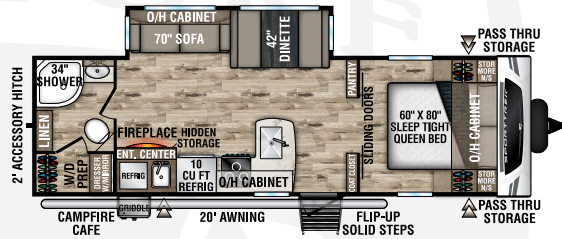

ST270VBH

UWV - 6,300 lbs. | Exterior Length - 30' 5" | Sleeps - 10

ST271VMB

UWV - 6,600 lbs. | Exterior Length - 30' 8" | Sleeps - 6

ST281VBH

UWV - 6,640 lbs. | Exterior Length - 32' 2" | Sleeps - 10

ST291VRK

UWV - 6,800 lbs. | Exterior Length - 33' | Sleeps - 6

NEW

ST291VTQ

UWV - 7,290 | Exterior Length - 34' 6" | Sleeps - 10

ST312VIK

UWV - 7,510 lbs. | Exterior Length - 34' 8" | Sleeps - 6

2023 SPORTTREK

ST327VIK

UVW – 8,370 lbs. | Exterior Length – 36' 1" | Sleeps – 11

ST332VBH

UVW – 8,140 lbs. | Exterior Length – 37' 8" | Sleeps – 11

ST333VIK

UVW – 8,870 lbs. | Exterior Length – 37' 8" | Sleeps – 11

KING-U DINETTE OPTION

- Available on all SportTrek floorplans
- Folds out to 60" x 80" Queen Bed
- IPO Dinette and Sofa

Tufflex™ PVC Roofing
w/LIFETIME WARRANTY!
dicor products

MXG FRAME
The Next Generation in RV Frame Technology