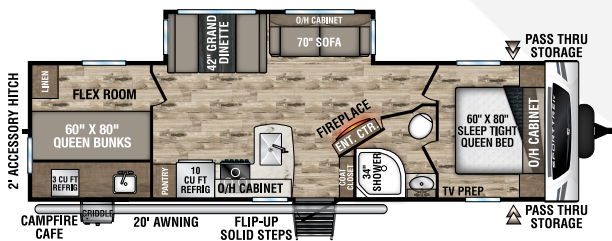

ST270VBH

UWV - 6,300 lbs. | Exterior Length - 30' 5" | Sleeps - 10

ST271VMB

UWV - 6,600 lbs. | Exterior Length - 30' 8" | Sleeps - 6

ST281VBH

UWV - 6,640 lbs. | Exterior Length - 32' 2" | Sleeps - 10

ST291VRK

UWV - 6,800 lbs. | Exterior Length - 33' | Sleeps - 6

NEW

ST291VTQ

UWV - 7,290 | Exterior Length - 34' 6" | Sleeps - 10

ST312VIK

UWV - 7,510 lbs. | Exterior Length - 34' 8" | Sleeps - 6

2023 SPORTTREK

ST327VIK

UVW – 8,370 lbs. | Exterior Length – 36' 1" | Sleeps – 11

ST332VBH

UVW – 8,140 lbs. | Exterior Length – 37' 8" | Sleeps – 11

ST333VIK

UVW – 8,870 lbs. | Exterior Length – 37' 8" | Sleeps – 11

KING-U DINETTE OPTION

- Available on all SportTrek floorplans
- Folds out to 60" x 80" Queen Bed
- IPO Dinette and Sofa

Tufflex™ PVC Roofing
w/LIFETIME WARRANTY!
dicor products

MXG FRAME
The Next Generation in RV Frame Technology