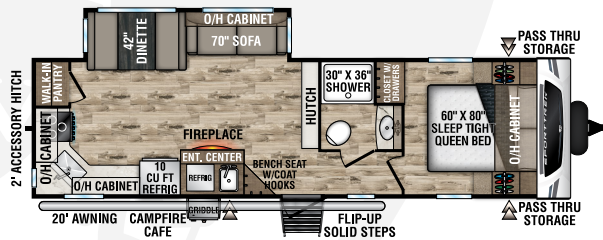

ST270VBH

UWV - 6,300 lbs. | Exterior Length - 30' 5" | Sleeps - 10

ST271VMB

UWV - 6,600 lbs. | Exterior Length - 30' 8" | Sleeps - 6

ST281VBH

UWV - 6,640 lbs. | Exterior Length - 32' 2" | Sleeps - 10

ST291VRK

UWV - 6,800 lbs. | Exterior Length - 33' | Sleeps - 6

NEW

ST291VTQ

UWV - 7,290 | Exterior Length - 34' 6" | Sleeps - 10

ST312VIK

UWV - 7,510 lbs. | Exterior Length - 34' 8" | Sleeps - 6

2023 SPORTTREK

ST327VIK

UVW – 8,370 lbs. | Exterior Length – 36' 1" | Sleeps – 11

ST332VBH

UVW – 8,140 lbs. | Exterior Length – 37' 8" | Sleeps – 11

ST333VIK

UVW – 8,870 lbs. | Exterior Length – 37' 8" | Sleeps – 11

KING-U DINETTE OPTION

- Available on all SportTrek floorplans
- Folds out to 60" x 80" Queen Bed
- IPO Dinette and Sofa

Tufflex™ PVC Roofing
w/LIFETIME WARRANTY!
dicor products

MXG FRAME
The Next Generation in RV Frame Technology