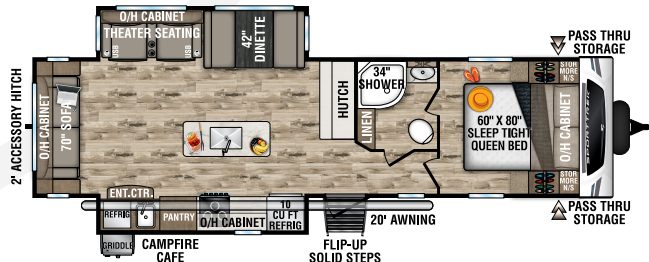

ST270VBH

UWV - 6,300 lbs. | Exterior Length - 30' 5" | Sleeps - 10

ST271VMB

UWV - 6,600 lbs. | Exterior Length - 30' 8" | Sleeps - 6

ST281VBH

UWV - 6,640 lbs. | Exterior Length - 32' 2" | Sleeps - 10

ST291VRK

UWV - 6,800 lbs. | Exterior Length - 33' | Sleeps - 6

NEW

ST291VTQ

UWV - 7,290 | Exterior Length - 34' 6" | Sleeps - 10

ST312VIK

UWV - 7,510 lbs. | Exterior Length - 34' 8" | Sleeps - 6

2023 SPORTTREK

ST327VIK

UVW – 8,370 lbs. | Exterior Length – 36' 1" | Sleeps – 11

ST332VBH

UVW – 8,140 lbs. | Exterior Length – 37' 8" | Sleeps – 11

ST333VIK

UVW – 8,870 lbs. | Exterior Length – 37' 8" | Sleeps – 11

KING-U DINETTE OPTION

- Available on all SportTrek floorplans
- Folds out to 60" x 80" Queen Bed
- IPO Dinette and Sofa

Tufflex™ PVC Roofing
w/LIFETIME WARRANTY!
dicor products

MXG FRAME
The Next Generation in RV Frame Technology