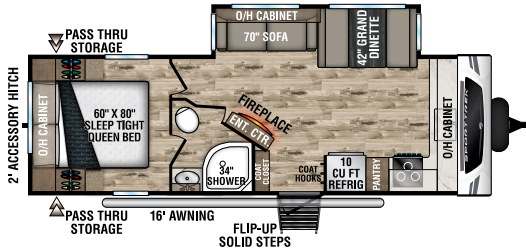

ST251VFK

UWV - 6,160 lbs. | Exterior Length - 28' 11" | Sleeps - 6