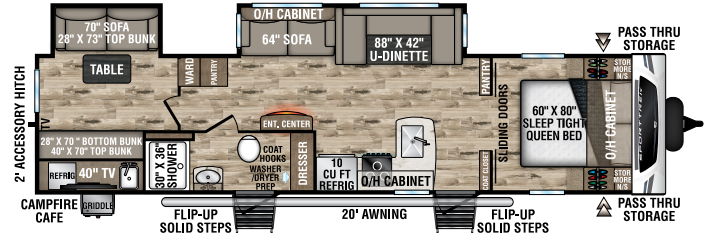

ST270VBH

UWV - 6,300 lbs. | Exterior Length - 30' 5" | Sleeps - 10

ST271VMB

UWV - 6,600 lbs. | Exterior Length - 30' 8" | Sleeps - 6

ST281VBH

UWV - 6,640 lbs. | Exterior Length - 32' 2" | Sleeps - 10

ST291VRK

UWV - 6,800 lbs. | Exterior Length - 33' | Sleeps - 6

NEW

ST291VTQ

UWV - 7,290 | Exterior Length - 34' 6" | Sleeps - 10

ST312VIK

UWV - 7,510 lbs. | Exterior Length - 34' 8" | Sleeps - 6

2023 SPORTTREK

ST327VIK

UVW – 8,370 lbs. | Exterior Length – 36' 1" | Sleeps – 11

ST332VBH

UVW – 8,140 lbs. | Exterior Length – 37' 8" | Sleeps – 11

ST333VIK

UVW – 8,870 lbs. | Exterior Length – 37' 8" | Sleeps – 11

KING-U DINETTE OPTION

- Available on all SportTrek floorplans
- Folds out to 60" x 80" Queen Bed
- IPO Dinette and Sofa

Tufflex™ PVC Roofing
w/LIFETIME WARRANTY!
dicor products

MXG FRAME
The Next Generation in RV Frame Technology