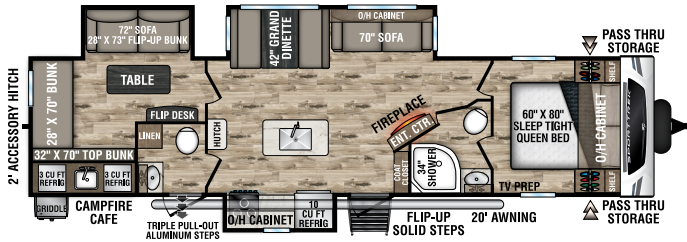

ST270VBH

UWV - 6,300 lbs. | Exterior Length - 30' 5" | Sleeps - 10

ST271VMB

UWV - 6,600 lbs. | Exterior Length - 30' 8" | Sleeps - 6

ST281VBH

UWV - 6,640 lbs. | Exterior Length - 32' 2" | Sleeps - 10

ST291VRK

UWV - 6,800 lbs. | Exterior Length - 33' | Sleeps - 6

NEW

ST291VTQ

UWV - 7,290 | Exterior Length - 34' 6" | Sleeps - 10

ST312VIK

UWV - 7,510 lbs. | Exterior Length - 34' 8" | Sleeps - 6

2023 SPORTTREK

ST327VIK

UVW – 8,370 lbs. | Exterior Length – 36' 1" | Sleeps – 11

ST332VBH

UVW – 8,140 lbs. | Exterior Length – 37' 8" | Sleeps – 11

ST333VIK

UVW – 8,870 lbs. | Exterior Length – 37' 8" | Sleeps – 11

KING-U DINETTE OPTION

- Available on all SportTrek floorplans
- Folds out to 60" x 80" Queen Bed
- IPO Dinette and Sofa

Tufflex™ PVC Roofing
w/LIFETIME WARRANTY!
dicor products

MXG FRAME
The Next Generation in RV Frame Technology