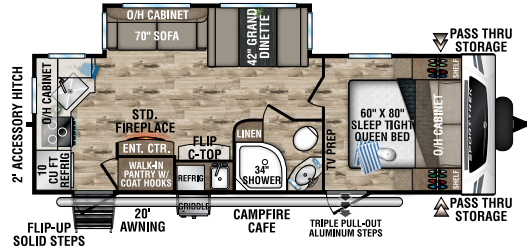

ST251VRK

UWV - 6,270 lbs. | Exterior Length - 28' 4" | Sleeps - 6