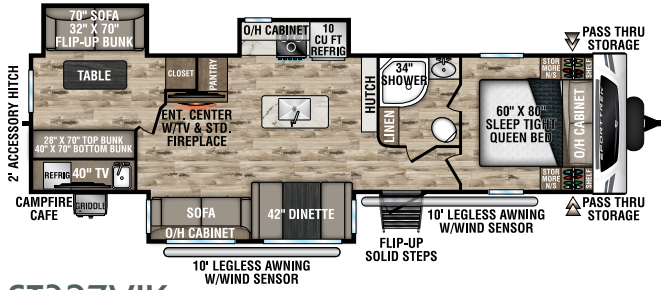

ST270VBH

UWV - 6,300 lbs. | Exterior Length - 30' 5" | Sleeps - 10

ST271VMB

UWV - 6,600 lbs. | Exterior Length - 30' 8" | Sleeps - 6

ST281VBH

UWV - 6,640 lbs. | Exterior Length - 32' 2" | Sleeps - 10

ST291VRK

UWV - 6,800 lbs. | Exterior Length - 33' | Sleeps - 6

NEW

ST291VTQ

UWV - 7,290 | Exterior Length - 34' 6" | Sleeps - 10

ST312VIK

UWV - 7,510 lbs. | Exterior Length - 34' 8" | Sleeps - 6

2023 SPORTTREK

ST327VIK

UVW – 8,370 lbs. | Exterior Length – 36' 1" | Sleeps – 11

ST332VBH

UVW – 8,140 lbs. | Exterior Length – 37' 8" | Sleeps – 11

ST333VIK

UVW – 8,870 lbs. | Exterior Length – 37' 8" | Sleeps – 11

KING-U DINETTE OPTION

- Available on all SportTrek floorplans
- Folds out to 60" x 80" Queen Bed
- IPO Dinette and Sofa

Tufflex™ PVC Roofing
w/LIFETIME WARRANTY!
dicor products

MXG FRAME
The Next Generation in RV Frame Technology