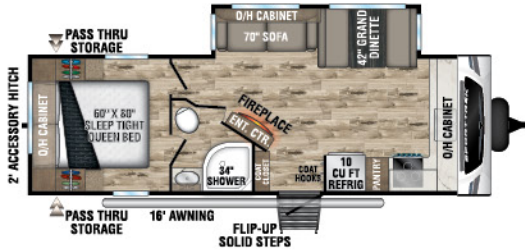

ST251VFK

UWV - 6,160 lbs. | Exterior Length - 28' 11" | Sleeps - 6