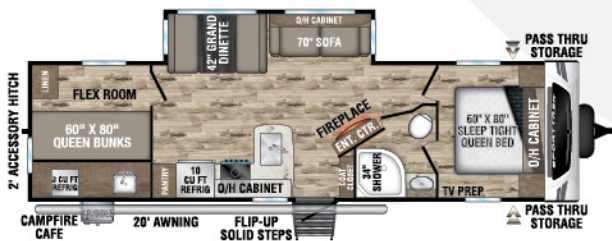

**ST270VBH**

UWV - 6,300 lbs. | Exterior Length - 30' 5" | Sleeps - 10

**ST271VMB**

UWV - 6,600 lbs. | Exterior Length - 30' 8" | Sleeps - 6

**ST281VBH**

UWV - 6,640 lbs. | Exterior Length - 32' 2" | Sleeps - 10

**ST291VRK**

UWV - 6,800 lbs. | Exterior Length - 33' | Sleeps - 6

**NEW**

**ST291VTQ**

UWV - 7,290 | Exterior Length - 34' 6" | Sleeps - 10

**ST312VIK**

UWV - 7,510 lbs. | Exterior Length - 34' 8" | Sleeps - 6

## ST332VBH

UVW – 8,140 lbs. | Exterior Length – 37' 8" | Sleeps – 11

## ST333VIK

UVW – 8,870 lbs. | Exterior Length – 37' 8" | Sleeps – 11