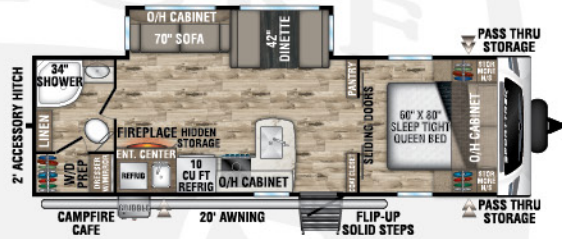

**ST270VBH**

UWV - 6,300 lbs. | Exterior Length - 30' 5" | Sleeps - 10

**ST271VMB**

UWV - 6,600 lbs. | Exterior Length - 30' 8" | Sleeps - 6

**ST281VBH**

UWV - 6,640 lbs. | Exterior Length - 32' 2" | Sleeps - 10

## ST332VBH

UVW – 8,140 lbs. | Exterior Length – 37' 8" | Sleeps – 11

## ST333VIK

UVW – 8,870 lbs. | Exterior Length – 37' 8" | Sleeps – 11

## KING-U DINETTE OPTION

- Available on all SportTrek floorplans
- Folds out to 60" x 80" Queen Bed
- IPO Dinette and Sofa

**Tufflex™ PVC Roofing**  
w/LIFETIME WARRANTY!

dicor products

**MXG FRAME**  
The Next Generation in RV Frame Technology