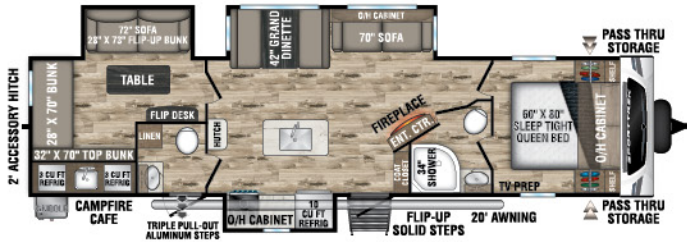

**ST291VRK**

UWV - 6,800 lbs. | Exterior Length - 33' | Sleeps - 6

**NEW**

**ST291VTQ**

UWV - 7,290 | Exterior Length - 34' 6" | Sleeps - 10

**ST312VIK**

UWV - 7,510 lbs. | Exterior Length - 34' 8" | Sleeps - 6

## ST332VBH

UVW – 8,140 lbs. | Exterior Length – 37' 8" | Sleeps – 11

## ST333VIK

UVW – 8,870 lbs. | Exterior Length – 37' 8" | Sleeps – 11

## KING-U DINETTE OPTION

- Available on all SportTrek floorplans
- Folds out to 60" x 80" Queen Bed
- IPO Dinette and Sofa

**Tufflex™ PVC Roofing**  
w/LIFETIME WARRANTY!

dicor products

**MXG FRAME**  
The Next Generation in RV Frame Technology