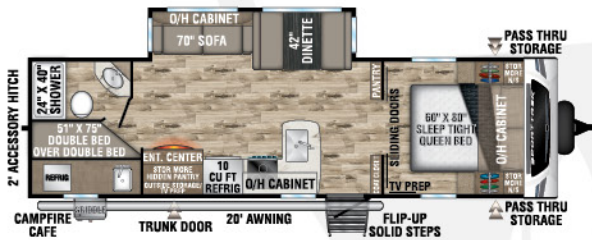

**ST270VBH**

UWV - 6,300 lbs. | Exterior Length - 30' 5" | Sleeps - 10

**ST271VMB**

UWV - 6,600 lbs. | Exterior Length - 30' 8" | Sleeps - 6

**ST281VBH**

UWV - 6,640 lbs. | Exterior Length - 32' 2" | Sleeps - 10

## ST327VIK

UVW – 8,370 lbs. | Exterior Length – 36' 1" | Sleeps – 11

## ST332VBH

UVW – 8,140 lbs. | Exterior Length – 37' 8" | Sleeps – 11

## ST333VIK

UVW – 8,870 lbs. | Exterior Length – 37' 8" | Sleeps – 11