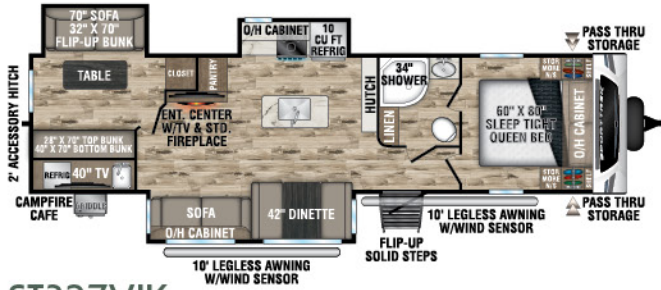

2023 SPORTTREK

ST327VIK

UVW – 8,370 lbs. | Exterior Length – 36' 1" | Sleeps – 11