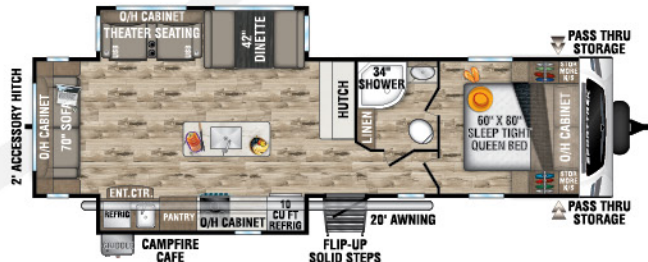

**ST270VBH**

UWV - 6,300 lbs. | Exterior Length - 30' 5" | Sleeps - 10

**ST271VMB**

UWV - 6,600 lbs. | Exterior Length - 30' 8" | Sleeps - 6

**ST281VBH**

UWV - 6,640 lbs. | Exterior Length - 32' 2" | Sleeps - 10

**ST291VRK**

UWV - 6,800 lbs. | Exterior Length - 33' | Sleeps - 6

**NEW**

**ST291VTQ**

UWV - 7,290 | Exterior Length - 34' 6" | Sleeps - 10

**ST312VIK**

UWV - 7,510 lbs. | Exterior Length - 34' 8" | Sleeps - 6

## ST332VBH

UVW – 8,140 lbs. | Exterior Length – 37' 8" | Sleeps – 11

## KING-U DINETTE OPTION

- Available on all SportTrek floorplans
- Folds out to 60" x 80" Queen Bed
- IPO Dinette and Sofa

**Tufflex™ PVC Roofing**  
w/LIFETIME WARRANTY!

dicor products

**MXG FRAME**  
The Next Generation in RV Frame Technology