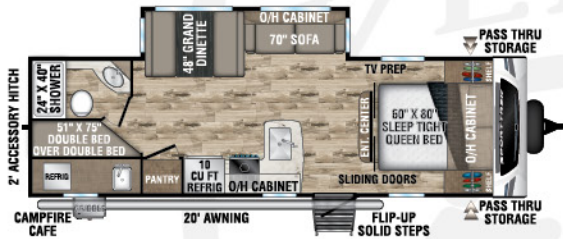

**ST270VBH**

UWV - 6,300 lbs. | Exterior Length - 30' 5" | Sleeps - 10

**ST271VMB**

UWV - 6,600 lbs. | Exterior Length - 30' 8" | Sleeps - 6

**ST281VBH**

UWV - 6,640 lbs. | Exterior Length - 32' 2" | Sleeps - 10

**ST291VRK**

UWV - 6,800 lbs. | Exterior Length - 33' | Sleeps - 6

**NEW**

**ST291VTQ**

UWV - 7,290 | Exterior Length - 34' 6" | Sleeps - 10

**ST312VIK**

UWV - 7,510 lbs. | Exterior Length - 34' 8" | Sleeps - 6

## ST332VBH

UVW – 8,140 lbs. | Exterior Length – 37' 8" | Sleeps – 11

## ST333VIK

UVW – 8,870 lbs. | Exterior Length – 37' 8" | Sleeps – 11