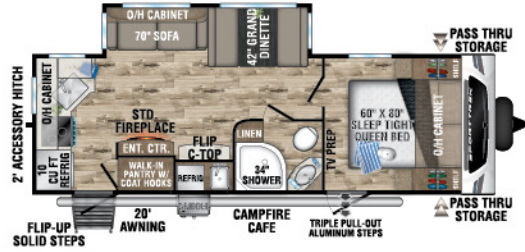

ST251VRK

UWV - 6,270 lbs. | Exterior Length - 28' 4" | Sleeps - 6