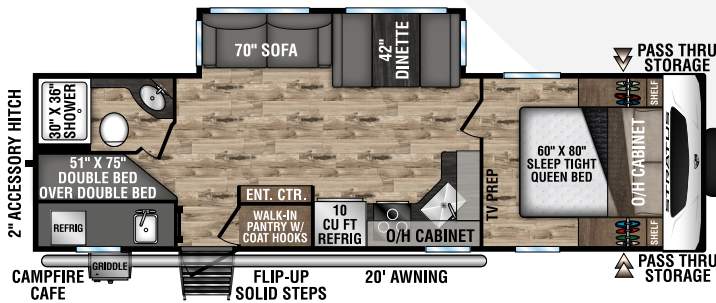

UVW - 5,210 lbs. | Exterior Length - 26' 6" | Sleeps - 4

**SR261VBH**

UVW - 5,800 lbs. | Exterior Length - 30' | Sleeps - 8

**NEW**

**SR261VRB**

UVW - 6,490 lbs. | Exterior Length - 31' 11" | Sleeps - 6

**SR281VBH**

UVW - 6,410 lbs. | Exterior Length - 31' 10" | Sleeps - 10

**SR281VFD**

UVW - 6,370 lbs. | Exterior Length - 32' 3" | Sleeps - 6

## SR291VQB

UVW – 6,830 lbs. | Exterior Length – 33' 11" | Sleeps – 10

The optional theater seats recline individually, and offer heat/massage.

The 60 x 80-inch true residential queen bed offers storage beside, above and below. USB ports, 110V outlet and light switches are all within reach, as is CPAP nightstand storage. Tall shirt cabinets on both sides allow for clothes on hangers. The bed lifts to reveal spacious storage, and overhead cabinet accent lighting completes the scene.