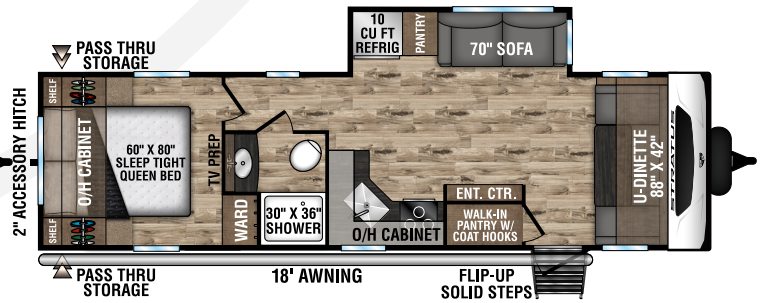

UVW - 5,210 lbs. | Exterior Length - 26' 6" | Sleeps - 4

**SR261VBH**

UVW - 5,800 lbs. | Exterior Length - 30' | Sleeps - 8

**NEW**

**SR261VRB**

UVW - 6,490 lbs. | Exterior Length - 31' 11" | Sleeps - 6

**SR281VBH**

UVW - 6,410 lbs. | Exterior Length - 31' 10" | Sleeps - 10

**SR281VFD**

UVW - 6,370 lbs. | Exterior Length - 32' 3" | Sleeps - 6

## SR291VQB

UVW – 6,830 lbs. | Exterior Length – 33' 11" | Sleeps – 10

The optional theater seats recline individually, and offer heat/massage.

The 60 x 80-inch true residential queen bed offers storage beside, above and below. USB ports, 110V outlet and light switches are all within reach, as is CPAP nightstand storage. Tall shirt cabinets on both sides allow for clothes on hangers. The bed lifts to reveal spacious storage, and overhead cabinet accent lighting completes the scene.