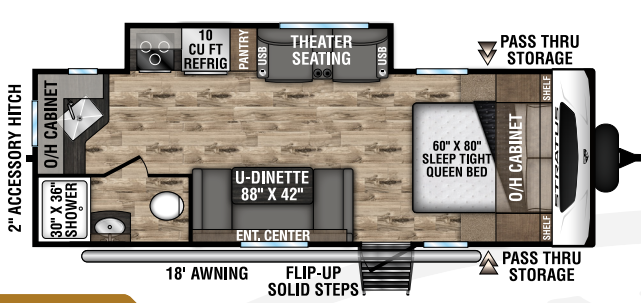

NEW

SR221VRK

UVW - 5,320 | Exterior Length - 27' | Sleeps - 4