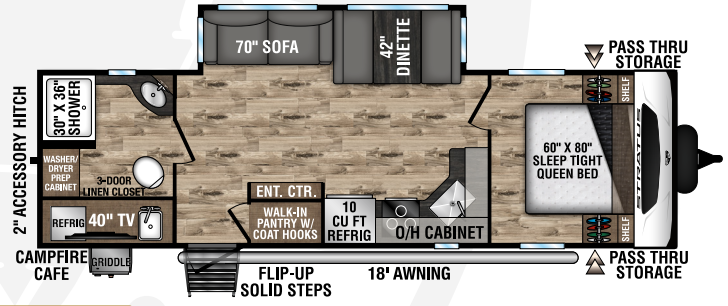

UVW - 5,210 lbs. | Exterior Length - 26' 6" | Sleeps - 4

**SR261VBH**

UVW - 5,800 lbs. | Exterior Length - 30' | Sleeps - 8

**NEW**

**SR261VRB**

UVW - 6,490 lbs. | Exterior Length - 31' 11" | Sleeps - 6

**SR281VBH**

UVW - 6,410 lbs. | Exterior Length - 31' 10" | Sleeps - 10

**SR281VFD**

UVW - 6,370 lbs. | Exterior Length - 32' 3" | Sleeps - 6

cubby below the fireplace stores Rover's doggie dish, or lets you keep shoes at the ready.

Kids love having their own special area, and bunkhouse floorplans are fun, functional and comfortable, with a sturdy fixed ladder and lookout windows on both levels. Ample open-shelf storage gives easy access to toys and games, and the under-bed space accommodates backpacks and plenty of other large items.

The optional theater seats recline individually, and offer heat/massage.

The 60 x 80-inch true residential queen bed offers storage beside, above and below. USB ports, 110V outlet and light switches are all within reach, as is CPAP nightstand storage. Tall shirt cabinets on both sides allow for clothes on hangers. The bed lifts to reveal spacious storage, and overhead cabinet accent lighting completes the scene.