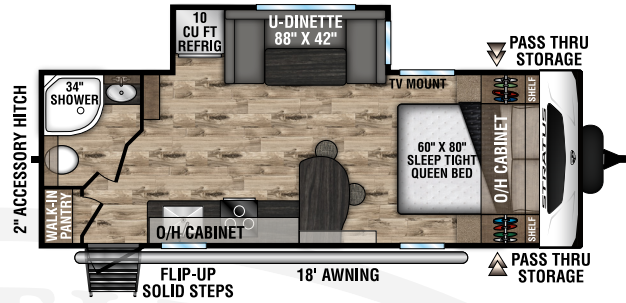

SR231VRB

UVW - 5,210 lbs. | Exterior Length - 26' 6" | Sleeps - 4