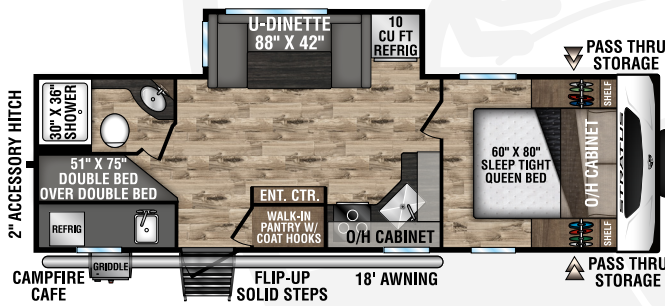

UVW - 5,210 lbs. | Exterior Length - 26' 6" | Sleeps - 4

**SR261VBH**

UVW - 5,800 lbs. | Exterior Length - 30' | Sleeps - 8

**NEW**

**SR261VRB**

UVW - 6,490 lbs. | Exterior Length - 31' 11" | Sleeps - 6

**SR281VBH**

UVW - 6,410 lbs. | Exterior Length - 31' 10" | Sleeps - 10

**SR281VFD**

UVW - 6,370 lbs. | Exterior Length - 32' 3" | Sleeps - 6

cubby below the fireplace stores Rover's doggie dish, or lets you keep shoes at the ready.

Kids love having their own special area, and bunkhouse floorplans are fun, functional and comfortable, with a sturdy fixed ladder and lookout windows on both levels. Ample open-shelf storage gives easy access to toys and games, and the under-bed space accommodates backpacks and plenty of other large items.

The optional theater seats recline individually, and offer heat/massage.

The 60 x 80-inch true residential queen bed offers storage beside, above and below. USB ports, 110V outlet and light switches are all within reach, as is CPAP nightstand storage. Tall shirt cabinets on both sides allow for clothes on hangers. The bed lifts to reveal spacious storage, and overhead cabinet accent lighting completes the scene.