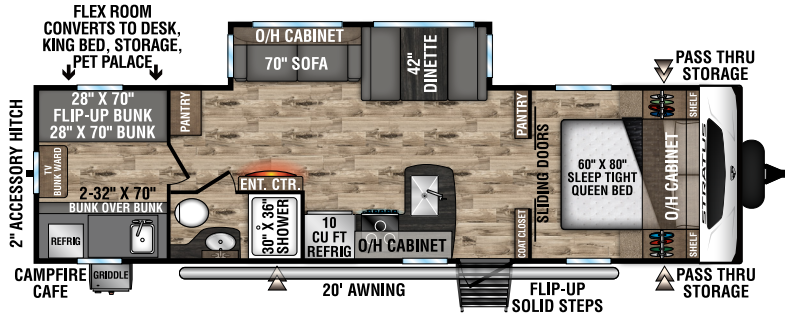

2023 STRATUS