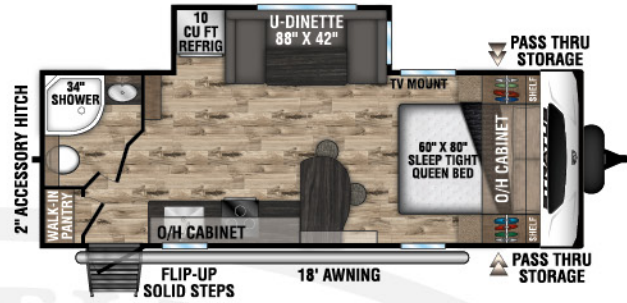

SR231VRB

UVW - 5,210 lbs. | Exterior Length - 26' 6" | Sleeps - 4