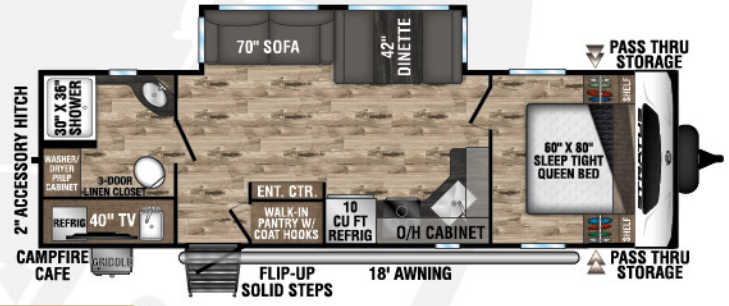

UVW - 5,210 lbs. | Exterior Length - 26' 6" | Sleeps - 4

**SR261VBH**

UVW - 5,800 lbs. | Exterior Length - 30' | Sleeps - 8

**NEW**

**SR261VRB**

UVW - 6,490 lbs. | Exterior Length - 31' 11" | Sleeps - 6

**SR281VBH**

UVW - 6,410 lbs. | Exterior Length - 31' 10" | Sleeps - 10

**SR281VFD**

UVW - 6,370 lbs. | Exterior Length - 32' 3" | Sleeps - 6

The optional theater seats recline individually, and offer heat/massage.

The 60 x 80-inch true residential queen bed offers storage beside, above and below. USB ports, 110V outlet and light switches are all within reach, as is CPAP nightstand storage. Tall shirt cabinets on both sides allow for clothes on hangers. The bed lifts to reveal spacious storage, and overhead cabinet accent lighting completes the scene.

Rugged vinyl flooring with 7-year limited warranty and dinettes that boast two huge 36-inch removable storage bins, which can be taken into the house and packed with food, gear, and clothes, and then slid back out of sight.