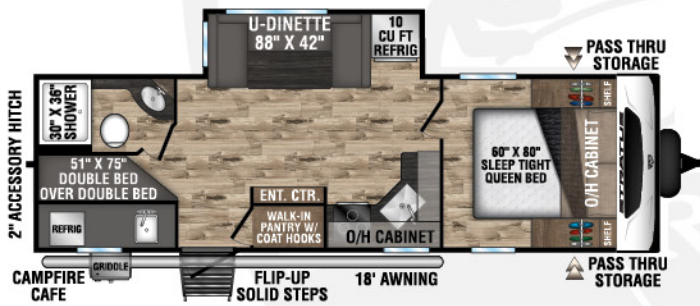

UVW - 5,210 lbs. | Exterior Length - 26' 6" | Sleeps - 4

**SR261VBH**

UVW - 5,800 lbs. | Exterior Length - 30' | Sleeps - 8

**NEW**

**SR261VRB**

UVW - 6,490 lbs. | Exterior Length - 31' 11" | Sleeps - 6

**SR281VBH**

UVW - 6,410 lbs. | Exterior Length - 31' 10" | Sleeps - 10

**SR281VFD**

UVW - 6,370 lbs. | Exterior Length - 32' 3" | Sleeps - 6

## SR291VQB

UVW – 6,830 lbs. | Exterior Length – 33' 11" | Sleeps – 10

The optional theater seats recline individually, and offer heat/massage.

The 60 x 80-inch true residential queen bed offers storage beside, above and below. USB ports, 110V outlet and light switches are all within reach, as is CPAP nightstand storage. Tall shirt cabinets on both sides allow for clothes on hangers. The bed lifts to reveal spacious storage, and overhead cabinet accent lighting completes the scene.