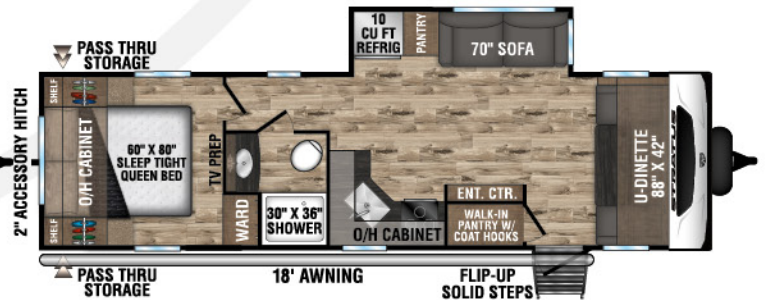

UVW - 5,210 lbs. | Exterior Length - 26' 6" | Sleeps - 4

**SR261VBH**

UVW - 5,800 lbs. | Exterior Length - 30' | Sleeps - 8

**NEW**

**SR261VRB**

UVW - 6,490 lbs. | Exterior Length - 31' 11" | Sleeps - 6

**SR281VBH**

UVW - 6,410 lbs. | Exterior Length - 31' 10" | Sleeps - 10

**SR281VFD**

UVW - 6,370 lbs. | Exterior Length - 32' 3" | Sleeps - 6

## SR291VQB

UVW – 6,830 lbs. | Exterior Length – 33' 11" | Sleeps – 10

The optional theater seats recline individually, and offer heat/massage.

The 60 x 80-inch true residential queen bed offers storage beside, above and below. USB ports, 110V outlet and light switches are all within reach, as is CPAP nightstand storage. Tall shirt cabinets on both sides allow for clothes on hangers. The bed lifts to reveal spacious storage, and overhead cabinet accent lighting completes the scene.