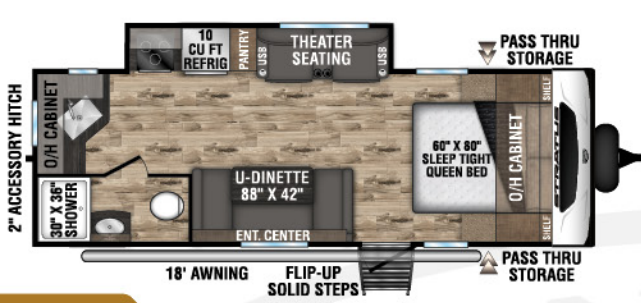

NEW

SR221VRK

UVW - 5,320 | Exterior Length - 27' | Sleeps - 4