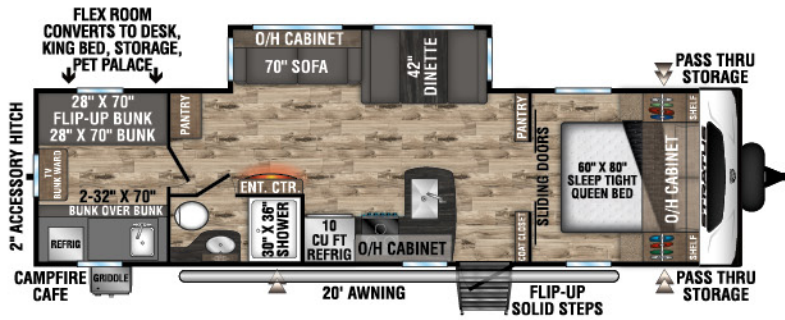

2023 STRATUS