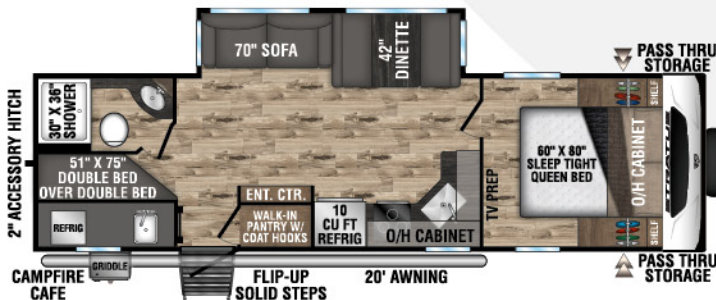

UVW - 5,210 lbs. | Exterior Length - 26' 6" | Sleeps - 4

**SR261VBH**

UVW - 5,800 lbs. | Exterior Length - 30' | Sleeps - 8

**NEW**

**SR261VRB**

UVW - 6,490 lbs. | Exterior Length - 31' 11" | Sleeps - 6

**SR281VBH**

UVW - 6,410 lbs. | Exterior Length - 31' 10" | Sleeps - 10

**SR281VFD**

UVW - 6,370 lbs. | Exterior Length - 32' 3" | Sleeps - 6

## SR291VQB

UVW – 6,830 lbs. | Exterior Length – 33' 11" | Sleeps – 10

The optional theater seats recline individually, and offer heat/massage.

The 60 x 80-inch true residential queen bed offers storage beside, above and below. USB ports, 110V outlet and light switches are all within reach, as is CPAP nightstand storage. Tall shirt cabinets on both sides allow for clothes on hangers. The bed lifts to reveal spacious storage, and overhead cabinet accent lighting completes the scene.