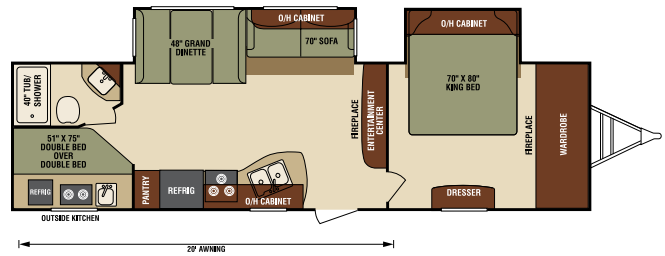

STT336VRK ▲ Black Diamond décor

STT336VRK ▲ Black Diamond décor

SportTrek Touring Edition kitchens are thoughtfully designed, and the dining areas are extremely comfortable.

The 336VRK theater seating is located directly across from the entertainment center and lays flat, offering maximum comfort.

STT280VRB **NEW**

STT302VBH **NEW**

STT334VRE **NEW**

STT336VRK **NEW**

STT343VIK **NEW**

Culinary works of art will issue forth from models with this outside entertainment center, which includes cooktop, refrigerator and sink, as well as a standard 40" TV with 2 speakers and a DVD/CD/AM/FM/Bluetooth stereo system.

Interior Luxury Package (Mandatory)

- 82" Interior Ceiling
- 72" Slide Height
- Hand Glazed Hardwood Cabinet Doors
- Designer Valances w/Fabric Night Shades
- Full-Extension Drawer Guides
- Stainless Steel Sink w/High-Rise Pullout Faucet
- Glass Cooktop
- 3-Burner High-Output Range
- 17" Oven
- Wood Plank Lino Flooring
- Residential Carpet
- Radius Shower w/Glass Doors
- CD/DVD/AM/FM Stereo w/Bluetooth
- Designer Padded Headboard