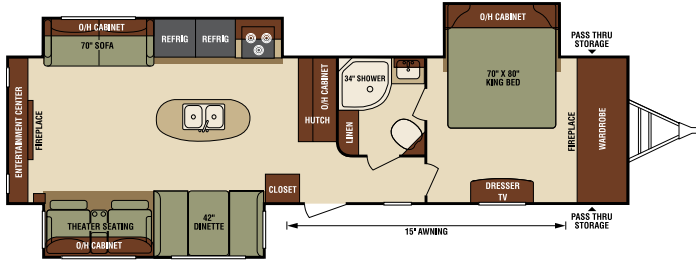

Bedrooms include a fireplace, Sleep Tight® memory foam mattress, reversible residential quilted comforter, pillow shams, overhead cabinets, under-bed storage, and shirt closet.

The 336VRK bath offers a foot-flush toilet, radius shower with glass doors, skylight and a mirrored medicine cabinet.

STT336VRK ▲ Black Diamond décor

STT336VRK ▲ Black Diamond décor

SportTrek Touring Edition kitchens are thoughtfully designed, and the dining areas are extremely comfortable.

The 336VRK theater seating is located directly across from the entertainment center and lays flat, offering maximum comfort.

STT280VRB **NEW**

STT302VBH **NEW**

STT334VRE **NEW**

STT336VRK **NEW**

STT343VIK **NEW**

Culinary works of art will issue forth from models with this outside entertainment center, which includes cooktop, refrigerator and sink, as well as a standard 40" TV with 2 speakers and a DVD/CD/AM/FM/Bluetooth stereo system.

Interior Luxury Package (Mandatory)

- 82" Interior Ceiling
- 72" Slide Height
- Hand Glazed Hardwood Cabinet Doors
- Designer Valances w/Fabric Night Shades
- Full-Extension Drawer Guides
- Stainless Steel Sink w/High-Rise Pullout Faucet
- Glass Cooktop
- 3-Burner High-Output Range
- 17" Oven
- Wood Plank Lino Flooring
- Residential Carpet
- Radius Shower w/Glass Doors
- CD/DVD/AM/FM Stereo w/Bluetooth
- Designer Padded Headboard