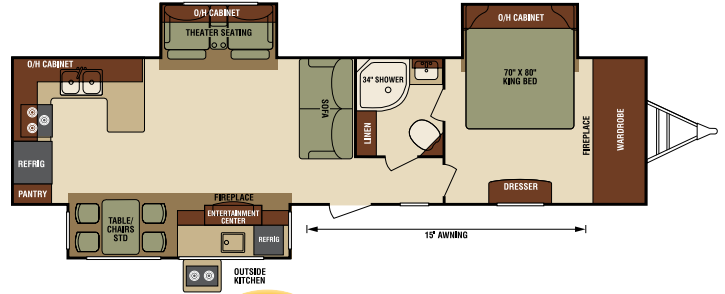

STT336VRK ▲ Black Diamond décor

STT336VRK ▲ Black Diamond décor

SportTrek Touring Edition kitchens are thoughtfully designed, and the dining areas are extremely comfortable.

The 336VRK theater seating is located directly across from the entertainment center and lays flat, offering maximum comfort.

STT280VRB **NEW**

STT302VBH **NEW**

STT334VRE **NEW**

STT336VRK **NEW**

STT343VIK **NEW**

Culinary works of art will issue forth from models with this outside entertainment center, which includes cooktop, refrigerator and sink, as well as a standard 40" TV with 2 speakers and a DVD/CD/AM/FM/Bluetooth stereo system.

Interior Luxury Package (Mandatory)

- 82" Interior Ceiling
- 72" Slide Height
- Hand Glazed Hardwood Cabinet Doors
- Designer Valances w/Fabric Night Shades
- Full-Extension Drawer Guides
- Stainless Steel Sink w/High-Rise Pullout Faucet
- Glass Cooktop
- 3-Burner High-Output Range
- 17" Oven
- Wood Plank Lino Flooring
- Residential Carpet
- Radius Shower w/Glass Doors
- CD/DVD/AM/FM Stereo w/Bluetooth
- Designer Padded Headboard