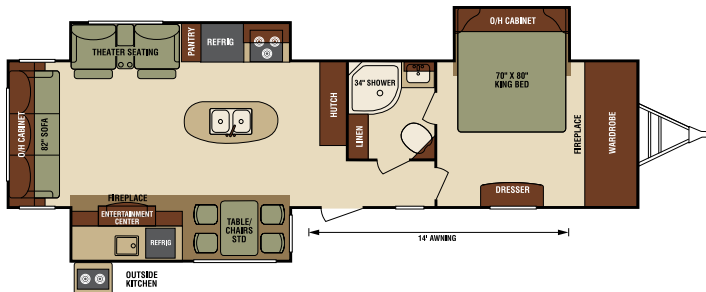

STT336VRK ▲ Black Diamond décor

STT336VRK ▲ Black Diamond décor

SportTrek Touring Edition kitchens are thoughtfully designed, and the dining areas are extremely comfortable.

The 336VRK theater seating is located directly across from the entertainment center and lays flat, offering maximum comfort.

STT280VRB **NEW**

STT302VBH **NEW**

STT334VRE **NEW**

STT336VRK **NEW**

STT343VIK **NEW**

Culinary works of art will issue forth from models with this outside entertainment center, which includes cooktop, refrigerator and sink, as well as a standard 40" TV with 2 speakers and a DVD/CD/AM/FM/Bluetooth stereo system.

Bath

- Skylight
- Foot-Flush Toilet
- Mirrored Medicine Cabinet
- Radius Shower w/Glass Doors
- Power Vent

Bedroom

- Sleep Tight® Memory Foam Mattress
- Pillow Shams
- Reversible Residential Quilted Comforter
- Teddy Bear® Bunk Mattress(s) (floorplan specific)
- Solid Wood Nightstands (floorplan specific)