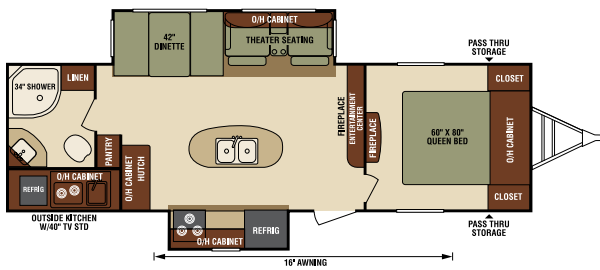

Bedrooms include a fireplace, Sleep Tight® memory foam mattress, reversible residential quilted comforter, pillow shams, overhead cabinets, under-bed storage, and shirt closet.

The 336VRK bath offers a foot-flush toilet, radius shower with glass doors, skylight and a mirrored medicine cabinet.

STT336VRK ▲ Black Diamond décor

STT336VRK ▲ Black Diamond décor

SportTrek Touring Edition kitchens are thoughtfully designed, and the dining areas are extremely comfortable.

The 336VRK theater seating is located directly across from the entertainment center and lays flat, offering maximum comfort.

Interior Luxury Package (Mandatory)

- 82" Interior Ceiling
- 72" Slide Height
- Hand Glazed Hardwood Cabinet Doors
- Designer Valances w/Fabric Night Shades
- Full-Extension Drawer Guides
- Stainless Steel Sink w/High-Rise Pullout Faucet
- Glass Cooktop
- 3-Burner High-Output Range
- 17" Oven
- Wood Plank Lino Flooring
- Residential Carpet
- Radius Shower w/Glass Doors
- CD/DVD/AM/FM Stereo w/Bluetooth
- Designer Padded Headboard