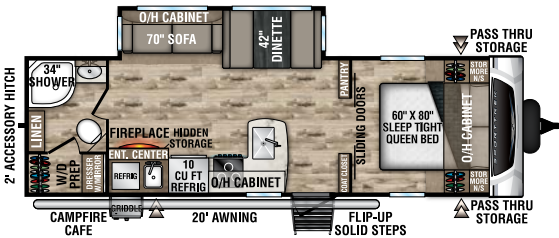

UVW - 6,060 lbs. | Exterior Length - 28' 4" | Sleeps - 6

ST270VBH

UVW - 6,110 lbs. | Exterior Length - 30' 5" | Sleeps - 10

ST271VMB

UVW - 6,480 lbs. | Exterior Length - 30' 8" | Sleeps - 6

ST281VBH

UVW - 6,610 lbs. | Exterior Length - 32' 2" | Sleeps - 10

ST291VRK

UVW - 6,730 lbs. | Exterior Length - 33' | Sleeps - 6

ST312VIK

UVW - 7,500 lbs. | Exterior Length - 34' 8" | Sleeps - 6

NEW & IMPROVED

2022 SPORTTREK

ST320VIK

UVW – 7,840 lbs. | Exterior Length – 35' 8" | Sleeps – 11

ST327VIK

UVW – 8,180 lbs. | Exterior Length – 36' 1" | Sleeps – 11

NEW & IMPROVED

ST332VBH

UVW – 8,030 lbs. | Exterior Length – 37' 8" | Sleeps – 11

NEW

ST333VIK

UVW – 8,690 lbs. | Exterior Length – 37' 8" | Sleeps – 11