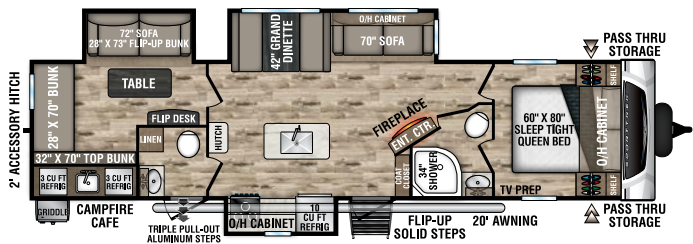

UVW - 6,060 lbs. | Exterior Length - 28' 4" | Sleeps - 6

ST270VBH

UVW - 6,110 lbs. | Exterior Length - 30' 5" | Sleeps - 10

ST271VMB

UVW - 6,480 lbs. | Exterior Length - 30' 8" | Sleeps - 6

ST281VBH

UVW - 6,610 lbs. | Exterior Length - 32' 2" | Sleeps - 10

ST291VRK

UVW - 6,730 lbs. | Exterior Length - 33' | Sleeps - 6

ST312VIK

UVW - 7,500 lbs. | Exterior Length - 34' 8" | Sleeps - 6

NEW & IMPROVED

2022 SPORTTREK

ST320VIK

UVW – 7,840 lbs. | Exterior Length – 35' 8" | Sleeps – 11

ST327VIK

UVW – 8,180 lbs. | Exterior Length – 36' 1" | Sleeps – 11

NEW & IMPROVED

ST332VBH

UVW – 8,030 lbs. | Exterior Length – 37' 8" | Sleeps – 11

NEW

ST333VIK

UVW – 8,690 lbs. | Exterior Length – 37' 8" | Sleeps – 11