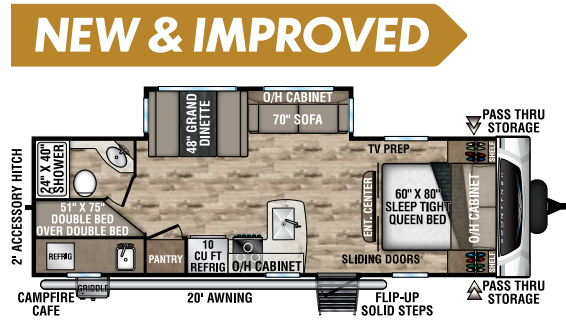

UVW - 6,060 lbs. | Exterior Length - 28' 4" | Sleeps - 6

ST270VBH

UVW - 6,110 lbs. | Exterior Length - 30' 5" | Sleeps - 10

ST271VMB

UVW - 6,480 lbs. | Exterior Length - 30' 8" | Sleeps - 6

ST281VBH

UVW - 6,610 lbs. | Exterior Length - 32' 2" | Sleeps - 10