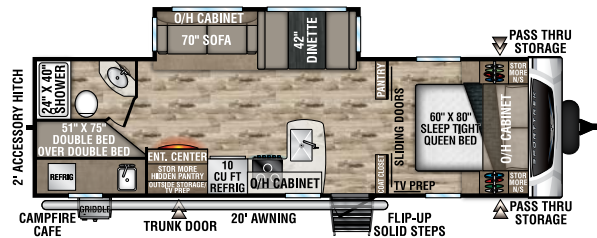

UVW - 6,060 lbs. | Exterior Length - 28' 4" | Sleeps - 6

ST270VBH

UVW - 6,110 lbs. | Exterior Length - 30' 5" | Sleeps - 10

ST271VMB

UVW - 6,480 lbs. | Exterior Length - 30' 8" | Sleeps - 6

ST281VBH

UVW - 6,610 lbs. | Exterior Length - 32' 2" | Sleeps - 10

ST291VRK

UVW - 6,730 lbs. | Exterior Length - 33' | Sleeps - 6

ST312VIK

UVW - 7,500 lbs. | Exterior Length - 34' 8" | Sleeps - 6

NEW & IMPROVED

2022 SPORTTREK

ST320VIK

UVW – 7,840 lbs. | Exterior Length – 35' 8" | Sleeps – 11

ST327VIK

UVW – 8,180 lbs. | Exterior Length – 36' 1" | Sleeps – 11

NEW & IMPROVED

ST332VBH

UVW – 8,030 lbs. | Exterior Length – 37' 8" | Sleeps – 11

NEW

ST333VIK

UVW – 8,690 lbs. | Exterior Length – 37' 8" | Sleeps – 11