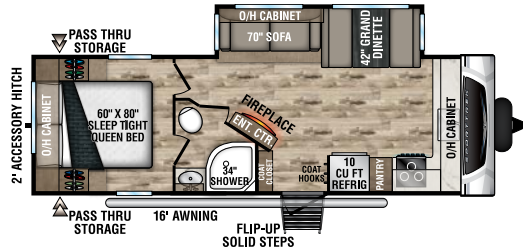

ST251VFK

UVW - 6,010 lbs. | Exterior Length - 28' 11" | Sleeps - 6