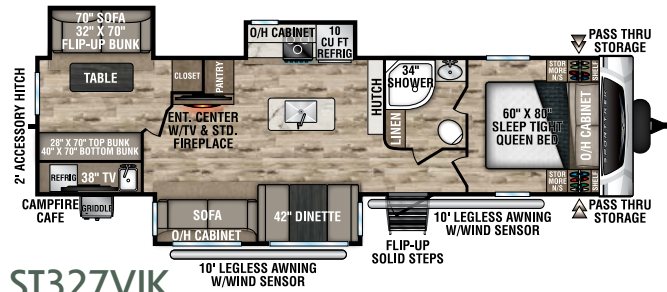

UVW - 6,060 lbs. | Exterior Length - 28' 4" | Sleeps - 6

ST270VBH

UVW - 6,110 lbs. | Exterior Length - 30' 5" | Sleeps - 10

ST271VMB

UVW - 6,480 lbs. | Exterior Length - 30' 8" | Sleeps - 6

ST281VBH

UVW - 6,610 lbs. | Exterior Length - 32' 2" | Sleeps - 10

ST291VRK

UVW - 6,730 lbs. | Exterior Length - 33' | Sleeps - 6

ST312VIK

UVW - 7,500 lbs. | Exterior Length - 34' 8" | Sleeps - 6

NEW & IMPROVED

2022 SPORTTREK

ST320VIK

UVW – 7,840 lbs. | Exterior Length – 35' 8" | Sleeps – 11

ST327VIK

UVW – 8,180 lbs. | Exterior Length – 36' 1" | Sleeps – 11

NEW & IMPROVED

ST332VBH

UVW – 8,030 lbs. | Exterior Length – 37' 8" | Sleeps – 11

NEW

ST333VIK

UVW – 8,690 lbs. | Exterior Length – 37' 8" | Sleeps – 11