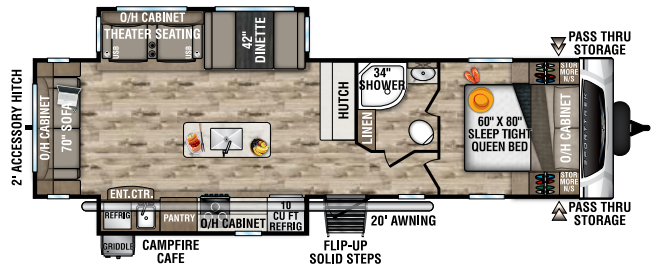

UVW - 6,060 lbs. | Exterior Length - 28' 4" | Sleeps - 6

ST270VBH

UVW - 6,110 lbs. | Exterior Length - 30' 5" | Sleeps - 10

ST271VMB

UVW - 6,480 lbs. | Exterior Length - 30' 8" | Sleeps - 6

ST281VBH

UVW - 6,610 lbs. | Exterior Length - 32' 2" | Sleeps - 10

ST291VRK

UVW - 6,730 lbs. | Exterior Length - 33' | Sleeps - 6

ST312VIK

UVW - 7,500 lbs. | Exterior Length - 34' 8" | Sleeps - 6

NEW & IMPROVED

2022 SPORTTREK

ST320VIK

UVW – 7,840 lbs. | Exterior Length – 35' 8" | Sleeps – 11

ST327VIK

UVW – 8,180 lbs. | Exterior Length – 36' 1" | Sleeps – 11

NEW & IMPROVED

ST332VBH

UVW – 8,030 lbs. | Exterior Length – 37' 8" | Sleeps – 11

NEW

ST333VIK

UVW – 8,690 lbs. | Exterior Length – 37' 8" | Sleeps – 11