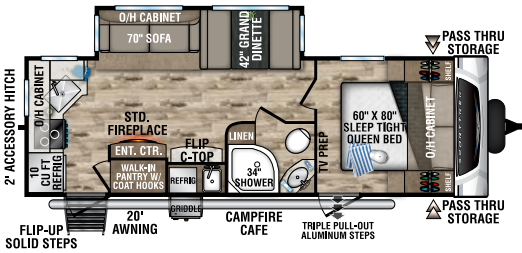

ST251VRK

UVW - 6,060 lbs. | Exterior Length - 28' 4" | Sleeps - 6