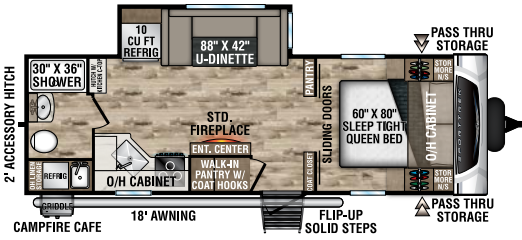

ST241VMS

UVW - 5,690 lbs. | Exterior Length - 28' 4" | Sleeps - 4