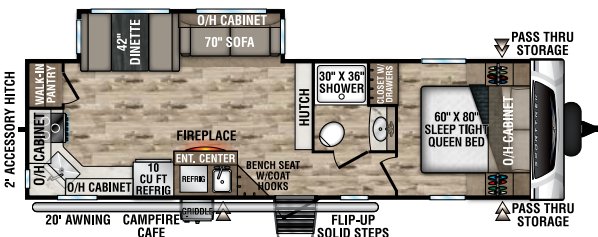

UVW - 6,060 lbs. | Exterior Length - 28' 4" | Sleeps - 6

ST270VBH

UVW - 6,110 lbs. | Exterior Length - 30' 5" | Sleeps - 10

ST271VMB

UVW - 6,480 lbs. | Exterior Length - 30' 8" | Sleeps - 6

ST281VBH

UVW - 6,610 lbs. | Exterior Length - 32' 2" | Sleeps - 10

ST291VRK

UVW - 6,730 lbs. | Exterior Length - 33' | Sleeps - 6

ST312VIK

UVW - 7,500 lbs. | Exterior Length - 34' 8" | Sleeps - 6

NEW & IMPROVED

2022 SPORTTREK

ST320VIK

UVW – 7,840 lbs. | Exterior Length – 35' 8" | Sleeps – 11

ST327VIK

UVW – 8,180 lbs. | Exterior Length – 36' 1" | Sleeps – 11

NEW & IMPROVED

ST332VBH

UVW – 8,030 lbs. | Exterior Length – 37' 8" | Sleeps – 11

NEW

ST333VIK

UVW – 8,690 lbs. | Exterior Length – 37' 8" | Sleeps – 11