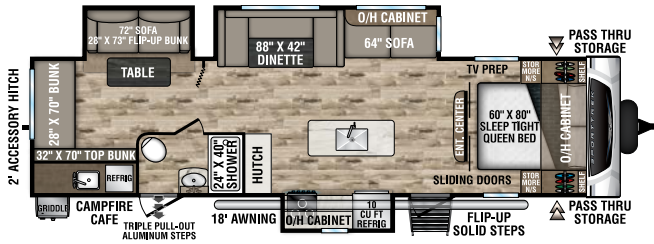

UVW - 6,060 lbs. | Exterior Length - 28' 4" | Sleeps - 6

ST270VBH

UVW - 6,110 lbs. | Exterior Length - 30' 5" | Sleeps - 10

ST271VMB

UVW - 6,480 lbs. | Exterior Length - 30' 8" | Sleeps - 6

ST281VBH

UVW - 6,610 lbs. | Exterior Length - 32' 2" | Sleeps - 10

ST291VRK

UVW - 6,730 lbs. | Exterior Length - 33' | Sleeps - 6

ST312VIK

UVW - 7,500 lbs. | Exterior Length - 34' 8" | Sleeps - 6

NEW & IMPROVED

2022 SPORTTREK

ST320VIK

UVW – 7,840 lbs. | Exterior Length – 35' 8" | Sleeps – 11

ST327VIK

UVW – 8,180 lbs. | Exterior Length – 36' 1" | Sleeps – 11

NEW & IMPROVED

ST332VBH

UVW – 8,030 lbs. | Exterior Length – 37' 8" | Sleeps – 11

NEW

ST333VIK

UVW – 8,690 lbs. | Exterior Length – 37' 8" | Sleeps – 11