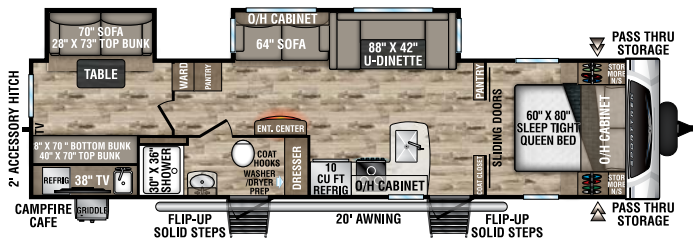

UVW - 6,060 lbs. | Exterior Length - 28' 4" | Sleeps - 6

ST270VBH

UVW - 6,110 lbs. | Exterior Length - 30' 5" | Sleeps - 10

ST271VMB

UVW - 6,480 lbs. | Exterior Length - 30' 8" | Sleeps - 6

ST281VBH

UVW - 6,610 lbs. | Exterior Length - 32' 2" | Sleeps - 10

ST291VRK

UVW - 6,730 lbs. | Exterior Length - 33' | Sleeps - 6

ST312VIK

UVW - 7,500 lbs. | Exterior Length - 34' 8" | Sleeps - 6

NEW & IMPROVED

2022 SPORTTREK

ST320VIK

UVW – 7,840 lbs. | Exterior Length – 35' 8" | Sleeps – 11

ST327VIK

UVW – 8,180 lbs. | Exterior Length – 36' 1" | Sleeps – 11

NEW & IMPROVED

ST332VBH

UVW – 8,030 lbs. | Exterior Length – 37' 8" | Sleeps – 11

NEW

ST333VIK

UVW – 8,690 lbs. | Exterior Length – 37' 8" | Sleeps – 11