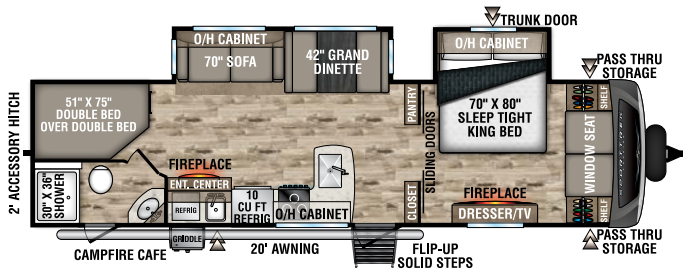

SPORTTREK TOURING EDITION

2022

Luxury Travel Trailers

STT272VRK

UVW – 7,140 lbs. | Exterior Length – 31' 6" | Sleeps – 6

STT302VRB

UVW – 7,570 lbs. | Exterior Length – 33' 3" | Sleeps – 4

STT312VBH

UVW – 7,800 lbs. | Exterior Length – 35' 9" | Sleeps – 10

STT333VFK

UVW – 8,810 lbs. | Exterior Length – 36' 8" | Sleeps – 4

STT333VMI

UVW – 8,670 lbs. | Exterior Length – 36' 8" | Sleeps – 4

STT336VRK

UVW – 8,830 lbs. | Exterior Length – 37' 8" | Sleeps – 4

2022 SPORTREK TOURING EDITION

NEW

STT343VBH

UVW – 8,820 lbs. | Exterior Length – 37' 8" | Sleeps – 12

STT343VIB

UVW – 8,710 lbs. | Exterior Length – 38' 2" | Sleeps – 11

STT343VIK

UVW – 8,700 lbs. | Exterior Length – 37' 5" | Sleeps – 4