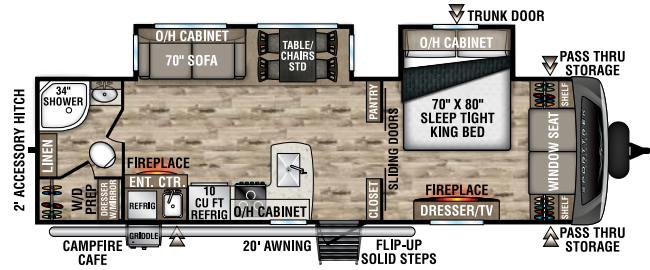

SPORTTREK TOURING EDITION

2022

Luxury Travel Trailers

STT272VRK

UVW – 7,140 lbs. | Exterior Length – 31' 6" | Sleeps – 6

STT302VRB

UVW – 7,570 lbs. | Exterior Length – 33' 3" | Sleeps – 4

STT312VBH

UVW – 7,800 lbs. | Exterior Length – 35' 9" | Sleeps – 10

STT333VFK

UVW – 8,810 lbs. | Exterior Length – 36' 8" | Sleeps – 4

STT333VMI

UVW – 8,670 lbs. | Exterior Length – 36' 8" | Sleeps – 4

STT336VRK

UVW – 8,830 lbs. | Exterior Length – 37' 8" | Sleeps – 4

2022 SPORTREK TOURING EDITION

NEW

STT343VBH

UVW – 8,820 lbs. | Exterior Length – 37' 8" | Sleeps – 12

STT343VIB

UVW – 8,710 lbs. | Exterior Length – 38' 2" | Sleeps – 11

STT343VIK

UVW – 8,700 lbs. | Exterior Length – 37' 5" | Sleeps – 4