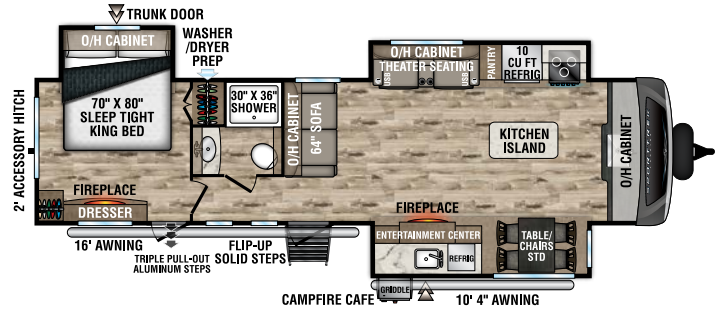

SPORTTREK TOURING EDITION

2022

Luxury Travel Trailers

STT272VRK

UVW – 7,140 lbs. | Exterior Length – 31' 6" | Sleeps – 6

STT302VRB

UVW – 7,570 lbs. | Exterior Length – 33' 3" | Sleeps – 4

STT312VBH

UVW – 7,800 lbs. | Exterior Length – 35' 9" | Sleeps – 10

STT333VFK

UVW – 8,810 lbs. | Exterior Length – 36' 8" | Sleeps – 4

STT333VMI

UVW – 8,670 lbs. | Exterior Length – 36' 8" | Sleeps – 4

STT336VRK

UVW – 8,830 lbs. | Exterior Length – 37' 8" | Sleeps – 4

2022 SPORTREK TOURING EDITION

NEW

STT343VBH

UVW – 8,820 lbs. | Exterior Length – 37' 8" | Sleeps – 12

STT343VIB

UVW – 8,710 lbs. | Exterior Length – 38' 2" | Sleeps – 11

STT343VIK

UVW – 8,700 lbs. | Exterior Length – 37' 5" | Sleeps – 4