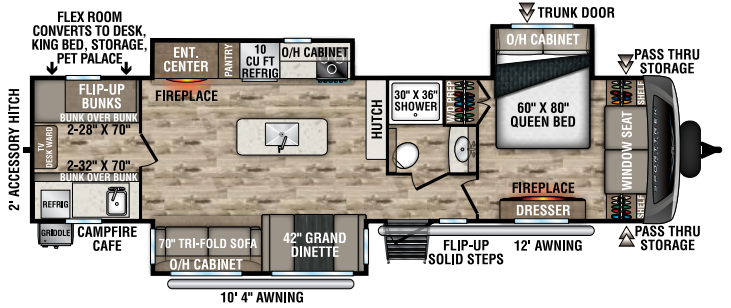

UVW – 7,800 lbs. | Exterior Length – 35' 9" | Sleeps – 10

STT333VFK

UVW – 8,810 lbs. | Exterior Length – 36' 8" | Sleeps – 4

STT333VMI

UVW – 8,670 lbs. | Exterior Length – 36' 8" | Sleeps – 4

STT336VRK

UVW – 8,830 lbs. | Exterior Length – 37' 8" | Sleeps – 4

2022 SPORTREK TOURING EDITION

NEW

STT343VBH

UVW – 8,820 lbs. | Exterior Length – 37' 8" | Sleeps – 12

STT343VIB

UVW – 8,710 lbs. | Exterior Length – 38' 2" | Sleeps – 11

STT343VIK

UVW – 8,700 lbs. | Exterior Length – 37' 5" | Sleeps – 4