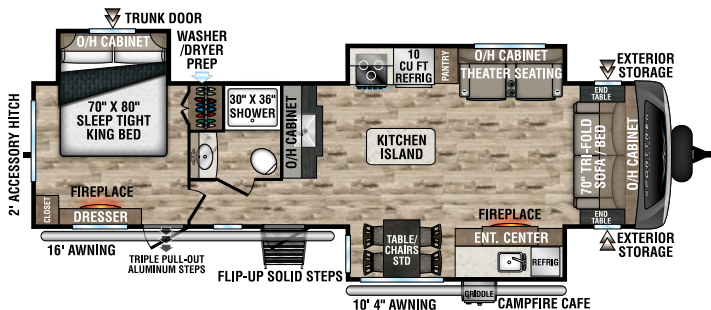

SPORTTREK TOURING EDITION

2022

Luxury Travel Trailers

STT272VRK

UVW – 7,140 lbs. | Exterior Length – 31' 6" | Sleeps – 6

STT302VRB

UVW – 7,570 lbs. | Exterior Length – 33' 3" | Sleeps – 4

STT312VBH

UVW – 7,800 lbs. | Exterior Length – 35' 9" | Sleeps – 10

STT333VFK

UVW – 8,810 lbs. | Exterior Length – 36' 8" | Sleeps – 4

STT333VMI

UVW – 8,670 lbs. | Exterior Length – 36' 8" | Sleeps – 4

STT336VRK

UVW – 8,830 lbs. | Exterior Length – 37' 8" | Sleeps – 4

2022 SPORTREK TOURING EDITION

NEW

STT343VBH

UVW – 8,820 lbs. | Exterior Length – 37' 8" | Sleeps – 12

STT343VIB

UVW – 8,710 lbs. | Exterior Length – 38' 2" | Sleeps – 11

STT343VIK

UVW – 8,700 lbs. | Exterior Length – 37' 5" | Sleeps – 4