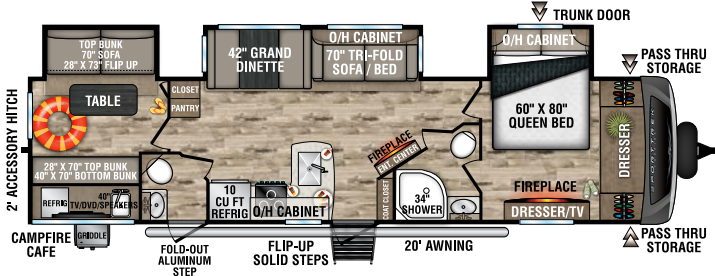

UVW – 7,800 lbs. | Exterior Length – 35' 9" | Sleeps – 10

STT333VFK

UVW – 8,810 lbs. | Exterior Length – 36' 8" | Sleeps – 4

STT333VMI

UVW – 8,670 lbs. | Exterior Length – 36' 8" | Sleeps – 4

STT336VRK

UVW – 8,830 lbs. | Exterior Length – 37' 8" | Sleeps – 4

2022 SPORTREK TOURING EDITION

NEW

STT343VBH

UVW – 8,820 lbs. | Exterior Length – 37' 8" | Sleeps – 12

STT343VIB

UVW – 8,710 lbs. | Exterior Length – 38' 2" | Sleeps – 11

STT343VIK

UVW – 8,700 lbs. | Exterior Length – 37' 5" | Sleeps – 4