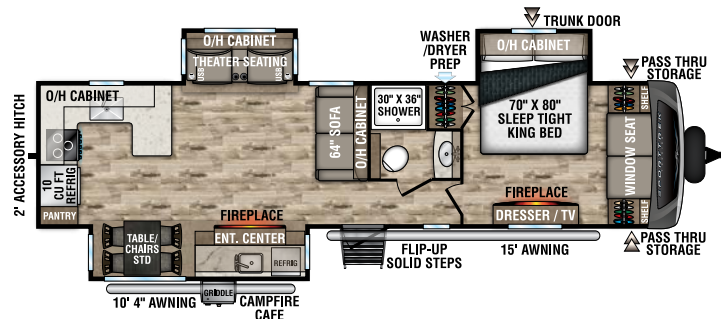

UVW – 7,800 lbs. | Exterior Length – 35' 9" | Sleeps – 10

STT333VFK

UVW – 8,810 lbs. | Exterior Length – 36' 8" | Sleeps – 4

STT333VMI

UVW – 8,670 lbs. | Exterior Length – 36' 8" | Sleeps – 4

STT336VRK

UVW – 8,830 lbs. | Exterior Length – 37' 8" | Sleeps – 4

2022 SPORTREK TOURING EDITION

NEW

STT343VBH

UVW – 8,820 lbs. | Exterior Length – 37' 8" | Sleeps – 12

STT343VIB

UVW – 8,710 lbs. | Exterior Length – 38' 2" | Sleeps – 11

STT343VIK

UVW – 8,700 lbs. | Exterior Length – 37' 5" | Sleeps – 4