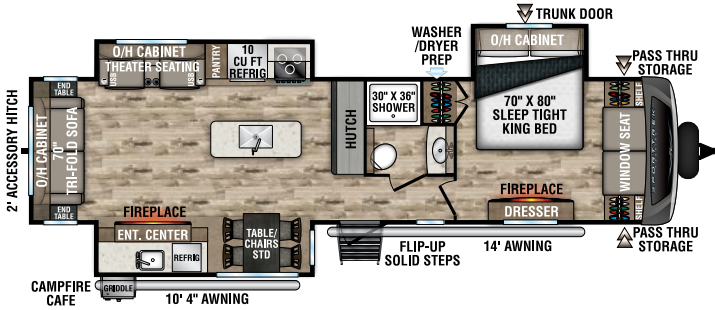

UVW – 7,800 lbs. | Exterior Length – 35' 9" | Sleeps – 10

STT333VFK

UVW – 8,810 lbs. | Exterior Length – 36' 8" | Sleeps – 4

STT333VMI

UVW – 8,670 lbs. | Exterior Length – 36' 8" | Sleeps – 4

STT336VRK

UVW – 8,830 lbs. | Exterior Length – 37' 8" | Sleeps – 4

2022 SPORTREK TOURING EDITION

NEW

STT343VBH

UVW – 8,820 lbs. | Exterior Length – 37' 8" | Sleeps – 12

STT343VIB

UVW – 8,710 lbs. | Exterior Length – 38' 2" | Sleeps – 11

STT343VIK

UVW – 8,700 lbs. | Exterior Length – 37' 5" | Sleeps – 4