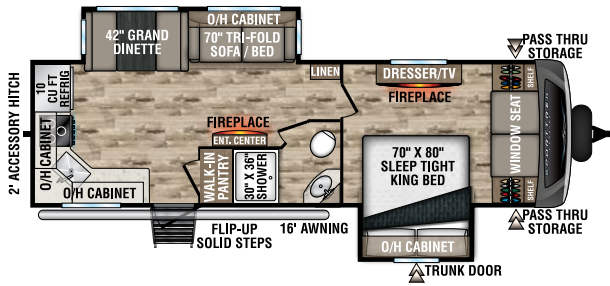

SPORTTREK TOURING EDITION

2022

Luxury Travel Trailers

STT272VRK

UVW – 7,140 lbs. | Exterior Length – 31' 6" | Sleeps – 6

STT302VRB

UVW – 7,570 lbs. | Exterior Length – 33' 3" | Sleeps – 4

STT312VBH

UVW – 7,800 lbs. | Exterior Length – 35' 9" | Sleeps – 10

STT333VFK

UVW – 8,810 lbs. | Exterior Length – 36' 8" | Sleeps – 4

STT333VMI

UVW – 8,670 lbs. | Exterior Length – 36' 8" | Sleeps – 4

STT336VRK

UVW – 8,830 lbs. | Exterior Length – 37' 8" | Sleeps – 4

2022 SPORTREK TOURING EDITION

NEW

STT343VBH

UVW – 8,820 lbs. | Exterior Length – 37' 8" | Sleeps – 12

STT343VIB

UVW – 8,710 lbs. | Exterior Length – 38' 2" | Sleeps – 11

STT343VIK

UVW – 8,700 lbs. | Exterior Length – 37' 5" | Sleeps – 4