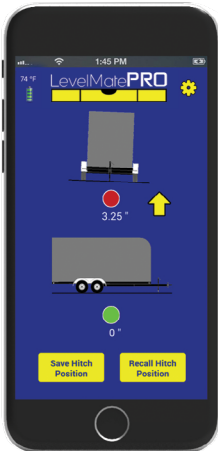

**EXCLUSIVE
TO
VENTURE RV**

Leveling Simplified!

Spend less time setting up your RV and more time enjoying the activities you want to do!

LevelMatePRO is the easiest and most user-friendly way to use smartphone tech to level towable RVs!

- ▶ Check your vehicle level from inside your vehicle.
- ▶ Displays height required to reach a level position - no more guesswork.
- ▶ Connect to LevelMatePRO without interrupting your vehicle Bluetooth connection.
- ▶ Level your vehicle in low light conditions or at night.
- ▶ Save and recall your hitch position for easy reconnect to your tow vehicle.

Patent Pending

LEVEL IT ON THE FIRST TRY

LevelMatePRO calculates and displays the height required to achieve a perfectly level position. An arrow is displayed to indicate where the height needs to be added, further simplifying what has traditionally been a lot of guesswork and very time consuming. Level using the height indicated, and when the red level indicator turns green... you're done!