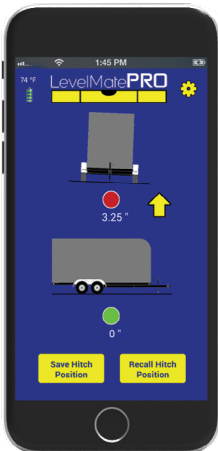

Exclusive
to
Venture RV

Leveling Simplified!

Spend *less time setting up* your RV and *more time enjoying* the activities you want to do!

LevelMatePRO
is the easiest and most user-friendly way to use smartphone tech to level towable RVs!

- ▶ Check your vehicle level from inside your vehicle.
- ▶ Displays height required to reach a level position – no more guesswork.
- ▶ Connect to LevelMatePRO without interrupting your vehicle Bluetooth connection.
- ▶ Level your vehicle in low light conditions or at night.
- ▶ Save and recall your hitch position for easy reconnect to your tow vehicle.

Patent Pending

LEVEL IT ON THE FIRST TRY

LevelMatePRO calculates and displays the height required to achieve a perfectly level position. An arrow is displayed to indicate where the height needs to be added, further simplifying what has traditionally been a lot of guesswork and very time consuming. Level using the height indicated, and when the red level indicator turns green... you're done!