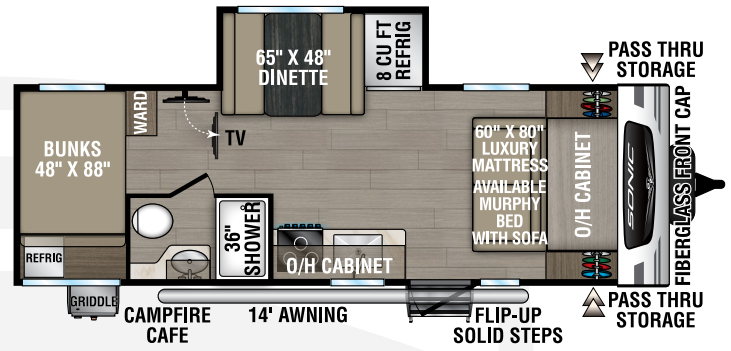

## SN190VRB

UVW – 3,990 lbs. | Exterior Length – 23' 3" | Sleeps – 4

## SN211VDB

UVW – 4,830 lbs. | Exterior Length – 27' 1" | Sleeps – 8

## SN220VBH

UVW – 4,480 lbs. | Exterior Length – 26' 7" | Sleeps – 6

## SN231VRK

UVW – 4,850 lbs. | Exterior Length – 26' 11" | Sleeps – 6