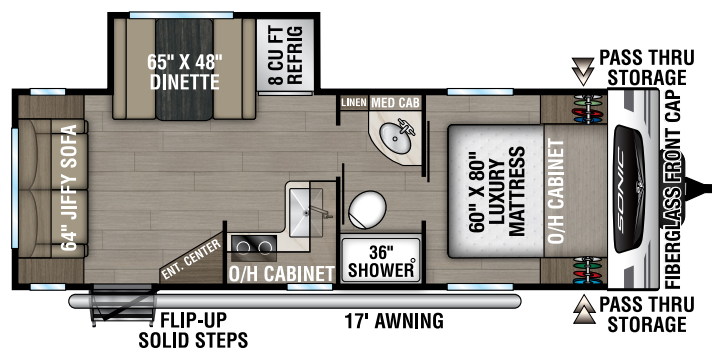

## SN190VRB

UVW – 3,990 lbs. | Exterior Length – 23' 3" | Sleeps – 4

## SN211VDB

UVW – 4,830 lbs. | Exterior Length – 27' 1" | Sleeps – 8

## SN220VBH

UVW – 4,480 lbs. | Exterior Length – 26' 7" | Sleeps – 6

## SN231VRK

UVW – 4,850 lbs. | Exterior Length – 26' 11" | Sleeps – 6