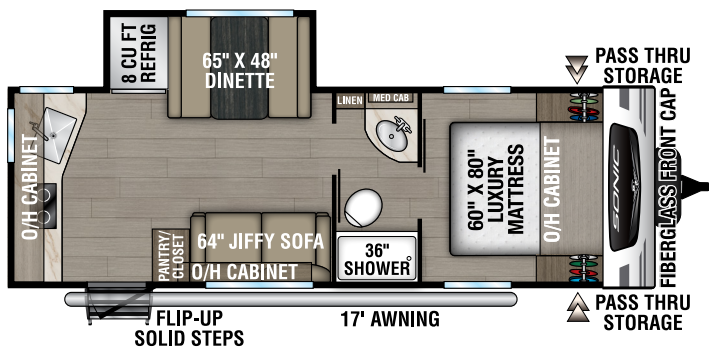

## SN190VRB

UVW – 3,990 lbs. | Exterior Length – 23' 3" | Sleeps – 4

## SN211VDB

UVW – 4,830 lbs. | Exterior Length – 27' 1" | Sleeps – 8

## SN220VBH

UVW – 4,480 lbs. | Exterior Length – 26' 7" | Sleeps – 6

## SN231VRK

UVW – 4,850 lbs. | Exterior Length – 26' 11" | Sleeps – 6