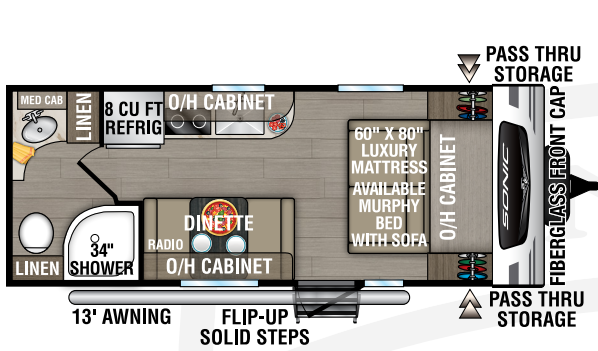

## SN190VRB

UVW – 3,990 lbs. | Exterior Length – 23' 3" | Sleeps – 4

## SN211VDB

UVW – 4,830 lbs. | Exterior Length – 27' 1" | Sleeps – 8

## SN220VBH

UVW – 4,480 lbs. | Exterior Length – 26' 7" | Sleeps – 6

## SN231VRK

UVW – 4,850 lbs. | Exterior Length – 26' 11" | Sleeps – 6