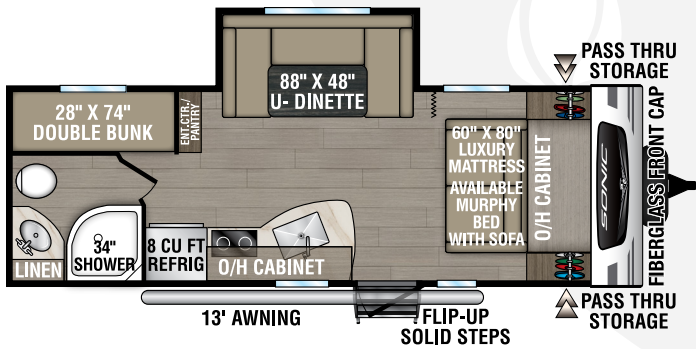

## SN190VRB

UVW – 3,990 lbs. | Exterior Length – 23' 3" | Sleeps – 4

## SN211VDB

UVW – 4,830 lbs. | Exterior Length – 27' 1" | Sleeps – 8

## SN220VBH

UVW – 4,480 lbs. | Exterior Length – 26' 7" | Sleeps – 6

## SN231VRK

UVW – 4,850 lbs. | Exterior Length – 26' 11" | Sleeps – 6