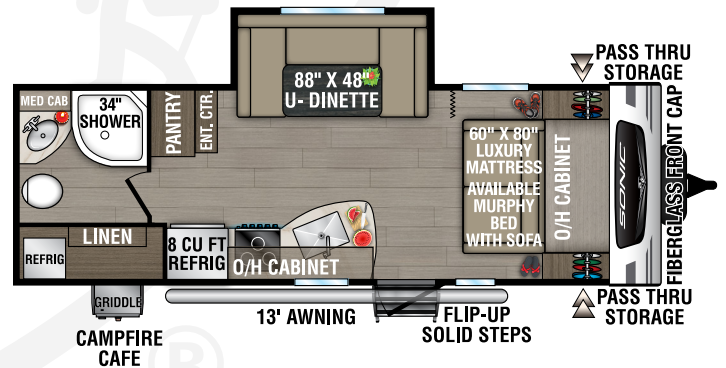

## SN190VRB

UVW – 3,990 lbs. | Exterior Length – 23' 3" | Sleeps – 4

## SN211VDB

UVW – 4,830 lbs. | Exterior Length – 27' 1" | Sleeps – 8

## SN220VBH

UVW – 4,480 lbs. | Exterior Length – 26' 7" | Sleeps – 6

## SN231VRK

UVW – 4,850 lbs. | Exterior Length – 26' 11" | Sleeps – 6