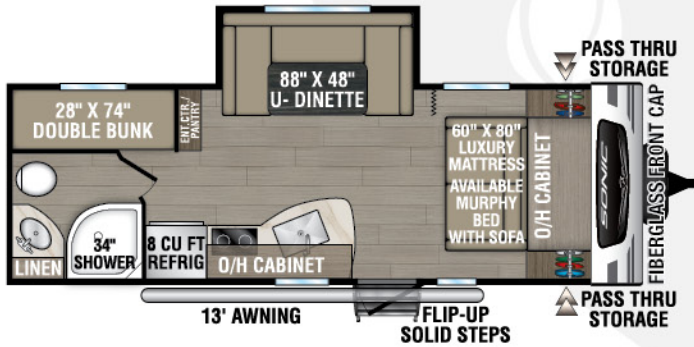

SONIC

2024

Ultra-Lite Travel Trailers

Designed for Campers by Campers!

SN190VRB

UVW - 3,990 lbs. | Exterior Length - 23' 3" | Sleeps - 4

SN211VDB

UVW - 4,830 lbs. | Exterior Length - 27' 1" | Sleeps - 8

SN220VBH

UVW - 4,480 lbs. | Exterior Length - 26' 7" | Sleeps - 6

SN220VRB

UVW - 5,070 lbs. | Exterior Length - 27' 1" | Sleeps - 4

2024 SONIC

SN231VRK

UVW – 4,850 lbs. | Exterior Length – 26' 11" | Sleeps – 6

SN231VRL

UVW – 4,770 lbs. | Exterior Length – 26' 11" | Sleeps – 6

985 N 900 W | Shipshewana, IN 46565 | www.venture-rv.com

Due to continual research and advances, manufacturer reserves the right to change specifications, design, price and equipment without notice, and assumes no responsibility for any error in this literature. Some items shown are not included as standard or optional equipment.