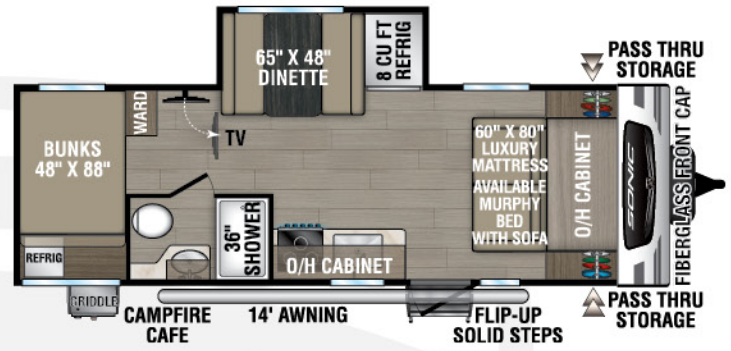

SONIC

2024

Ultra-Lite Travel Trailers

Designed for Campers by Campers!

SN190VRB

UVW - 3,990 lbs. | Exterior Length - 23' 3" | Sleeps - 4

SN211VDB

UVW - 4,830 lbs. | Exterior Length - 27' 1" | Sleeps - 8

SN220VBH

UVW - 4,480 lbs. | Exterior Length - 26' 7" | Sleeps - 6

SN220VRB

UVW - 5,070 lbs. | Exterior Length - 27' 1" | Sleeps - 4

2024 SONIC

SN231VRK

UVW – 4,850 lbs. | Exterior Length – 26' 11" | Sleeps – 6

SN231VRL

UVW – 4,770 lbs. | Exterior Length – 26' 11" | Sleeps – 6

985 N 900 W | Shipshewana, IN 46565 | www.venture-rv.com

Due to continual research and advances, manufacturer reserves the right to change specifications, design, price and equipment without notice, and assumes no responsibility for any error in this literature. Some items shown are not included as standard or optional equipment.