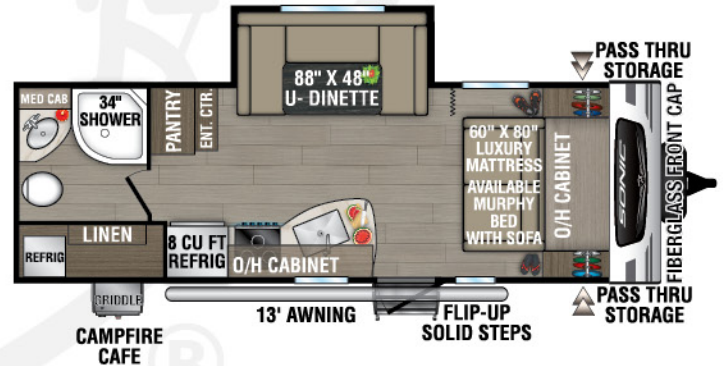

SONIC

2024

Ultra-Lite Travel Trailers

Designed for Campers by Campers!

SN190VRB

UVW - 3,990 lbs. | Exterior Length - 23' 3" | Sleeps - 4

SN211VDB

UVW - 4,830 lbs. | Exterior Length - 27' 1" | Sleeps - 8

SN220VBH

UVW - 4,480 lbs. | Exterior Length - 26' 7" | Sleeps - 6

SN220VRB

UVW - 5,070 lbs. | Exterior Length - 27' 1" | Sleeps - 4

2024 SONIC

SN231VRK

UVW – 4,850 lbs. | Exterior Length – 26' 11" | Sleeps – 6

SN231VRL

UVW – 4,770 lbs. | Exterior Length – 26' 11" | Sleeps – 6

985 N 900 W | Shipshewana, IN 46565 | www.venture-rv.com

Due to continual research and advances, manufacturer reserves the right to change specifications, design, price and equipment without notice, and assumes no responsibility for any error in this literature. Some items shown are not included as standard or optional equipment.