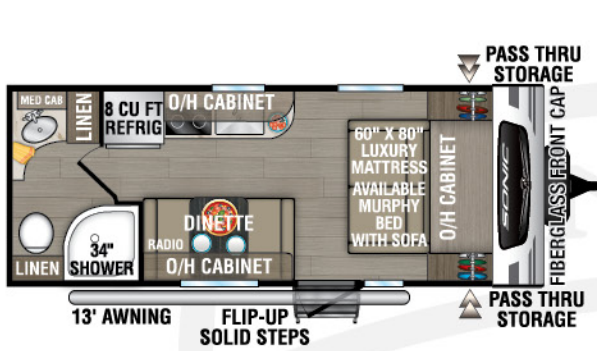

SONIC

2024

Ultra-Lite Travel Trailers

Designed for Campers by Campers!

SN190VRB

UVW - 3,990 lbs. | Exterior Length - 23' 3" | Sleeps - 4

SN211VDB

UVW - 4,830 lbs. | Exterior Length - 27' 1" | Sleeps - 8

SN220VBH

UVW - 4,480 lbs. | Exterior Length - 26' 7" | Sleeps - 6

SN220VRB

UVW - 5,070 lbs. | Exterior Length - 27' 1" | Sleeps - 4

2024 SONIC

SN231VRK

UVW – 4,850 lbs. | Exterior Length – 26' 11" | Sleeps – 6

SN231VRL

UVW – 4,770 lbs. | Exterior Length – 26' 11" | Sleeps – 6

985 N 900 W | Shipshewana, IN 46565 | www.venture-rv.com

Due to continual research and advances, manufacturer reserves the right to change specifications, design, price and equipment without notice, and assumes no responsibility for any error in this literature. Some items shown are not included as standard or optional equipment.