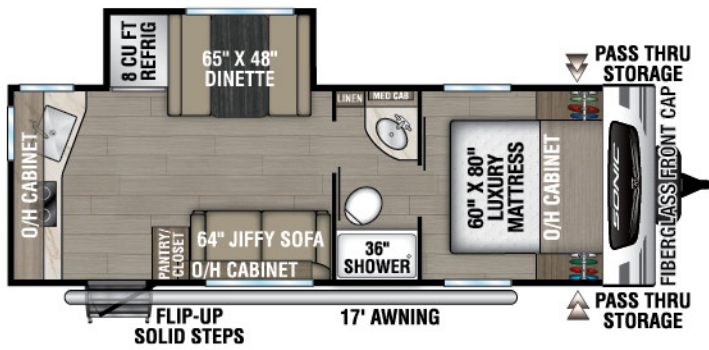

SONIC

2024

Ultra-Lite Travel Trailers

Designed for Campers by Campers!

SN190VRB

UVW - 3,990 lbs. | Exterior Length - 23' 3" | Sleeps - 4

SN211VDB

UVW - 4,830 lbs. | Exterior Length - 27' 1" | Sleeps - 8

SN220VBH

UVW - 4,480 lbs. | Exterior Length - 26' 7" | Sleeps - 6

SN220VRB

UVW - 5,070 lbs. | Exterior Length - 27' 1" | Sleeps - 4

2024 SONIC

SN231VRK

UVW – 4,850 lbs. | Exterior Length – 26' 11" | Sleeps – 6

SN231VRL

UVW – 4,770 lbs. | Exterior Length – 26' 11" | Sleeps – 6

985 N 900 W | Shipshewana, IN 46565 | www.venture-rv.com

Due to continual research and advances, manufacturer reserves the right to change specifications, design, price and equipment without notice, and assumes no responsibility for any error in this literature. Some items shown are not included as standard or optional equipment.