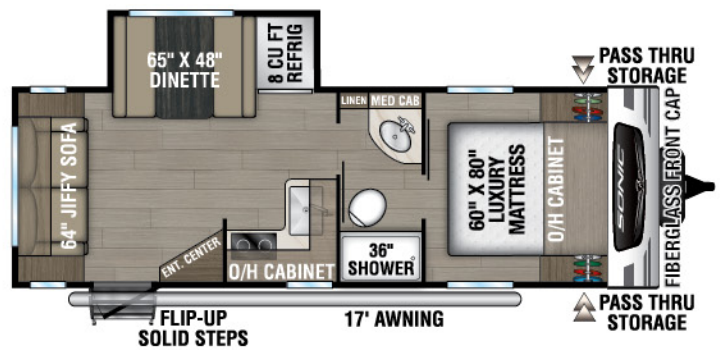

SONIC

2024

Ultra-Lite Travel Trailers

Designed for Campers by Campers!

SN190VRB

UVW - 3,990 lbs. | Exterior Length - 23' 3" | Sleeps - 4

SN211VDB

UVW - 4,830 lbs. | Exterior Length - 27' 1" | Sleeps - 8

SN220VBH

UVW - 4,480 lbs. | Exterior Length - 26' 7" | Sleeps - 6

SN220VRB

UVW - 5,070 lbs. | Exterior Length - 27' 1" | Sleeps - 4

2024 SONIC

SN231VRK

UVW – 4,850 lbs. | Exterior Length – 26' 11" | Sleeps – 6

SN231VRL

UVW – 4,770 lbs. | Exterior Length – 26' 11" | Sleeps – 6

985 N 900 W | Shipshewana, IN 46565 | www.venture-rv.com

Due to continual research and advances, manufacturer reserves the right to change specifications, design, price and equipment without notice, and assumes no responsibility for any error in this literature. Some items shown are not included as standard or optional equipment.