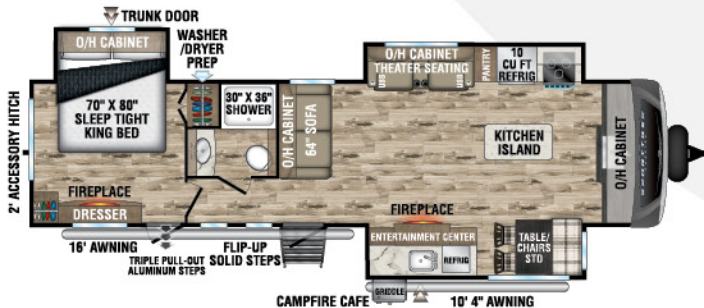

SPORTTREK

TOURING EDITION

2024

Luxury Travel Trailers

Designed for Campers by Campers!

STT272VRK

UVW - 7,290 lbs. | Exterior Length - 31' 6" | Sleeps - 6

NEW

STT292VRB

UVW - 8,020 lbs. | Exterior Length - 34' 8" | Sleeps - 6

STT302VRB

UVW - 7,610 lbs. | Exterior Length - 33' 3" | Sleeps - 4

STT312VBH

UVW - 7,980 lbs. | Exterior Length - 35' 9" | Sleeps - 10

STT333VFK

UVW - 9,040 lbs. | Exterior Length - 36' 8" | Sleeps - 4

STT333VMI

UVW - 8,890 lbs. | Exterior Length - 36' 8" | Sleeps - 4

2024 SPORTTREK TOURING EDITION

STT336VRK

UVW – 8,970 lbs. | Exterior Length – 37' 8" | Sleeps – 4

STT343VBH

UVW – 9,040 lbs. | Exterior Length – 37' 8" | Sleeps – 11

STT343VIB

UVW – 8,950 lbs. | Exterior Length – 38' 2" | Sleeps – 11

STT343VIK

UVW – 8,970 lbs. | Exterior Length – 37' 5" | Sleeps – 4

985 N 900 W | Shipshewana, IN 46565 | www.venture-rv.com