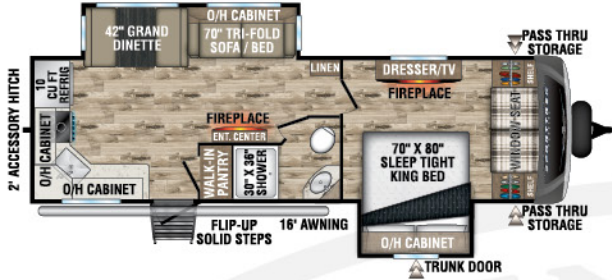

SPORTTREK

TOURING EDITION

2024

Luxury Travel Trailers

Designed for Campers by Campers!

STT272VRK

UVW - 7,290 lbs. | Exterior Length - 31' 6" | Sleeps - 6