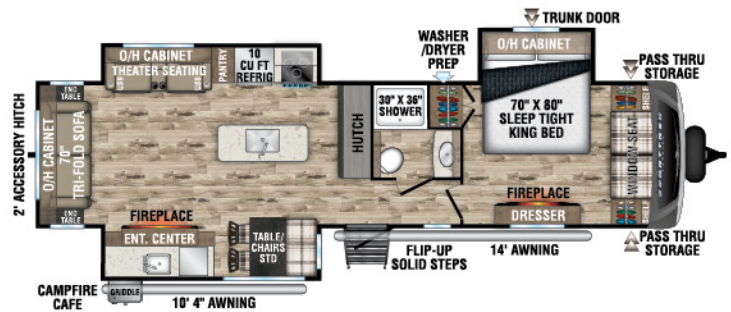

STT292VRB

UVW - 8,020 lbs. | Exterior Length - 34' 8" | Sleeps - 6

STT302VRB

UVW - 7,610 lbs. | Exterior Length - 33' 3" | Sleeps - 4

STT312VBH

UVW - 7,980 lbs. | Exterior Length - 35' 9" | Sleeps - 10

STT333VFK

UVW - 9,040 lbs. | Exterior Length - 36' 8" | Sleeps - 4

STT333VMI

UVW - 8,890 lbs. | Exterior Length - 36' 8" | Sleeps - 4

2024 SPORTTREK TOURING EDITION

STT336VRK

UVW – 8,970 lbs. | Exterior Length – 37' 8" | Sleeps – 4

STT343VBH

UVW – 9,040 lbs. | Exterior Length – 37' 8" | Sleeps – 11

STT343VIB

UVW – 8,950 lbs. | Exterior Length – 38' 2" | Sleeps – 11

STT343VIK

UVW – 8,970 lbs. | Exterior Length – 37' 5" | Sleeps – 4

985 N 900 W | Shipshewana, IN 46565 | www.venture-rv.com