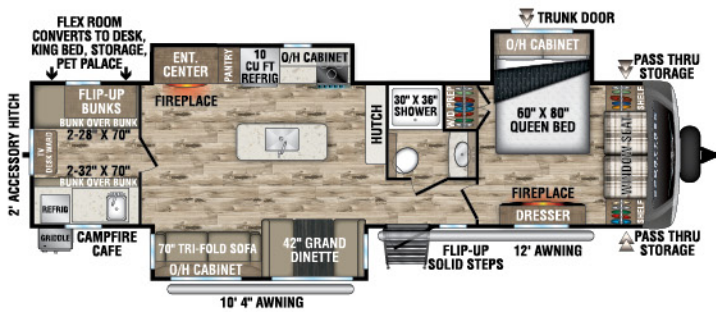

STT292VRB

UVW - 8,020 lbs. | Exterior Length - 34' 8" | Sleeps - 6

STT302VRB

UVW - 7,610 lbs. | Exterior Length - 33' 3" | Sleeps - 4

STT312VBH

UVW - 7,980 lbs. | Exterior Length - 35' 9" | Sleeps - 10

STT333VFK

UVW - 9,040 lbs. | Exterior Length - 36' 8" | Sleeps - 4

STT333VMI

UVW - 8,890 lbs. | Exterior Length - 36' 8" | Sleeps - 4

2024 SPORTTREK TOURING EDITION

STT336VRK

UVW – 8,970 lbs. | Exterior Length – 37' 8" | Sleeps – 4

STT343VBH

UVW – 9,040 lbs. | Exterior Length – 37' 8" | Sleeps – 11

STT343VIB

UVW – 8,950 lbs. | Exterior Length – 38' 2" | Sleeps – 11

STT343VIK

UVW – 8,970 lbs. | Exterior Length – 37' 5" | Sleeps – 4

985 N 900 W | Shipshewana, IN 46565 | www.venture-rv.com