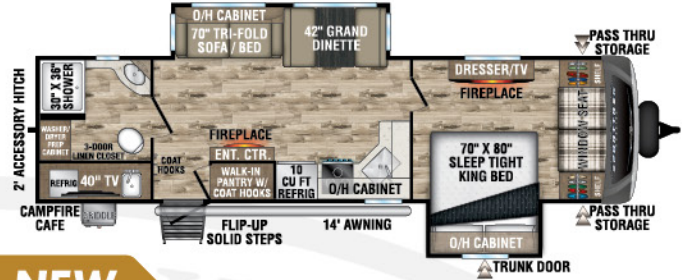

SPORTTREK

TOURING EDITION

2024

Luxury Travel Trailers

Designed for Campers by Campers!

STT272VRK

UVW - 7,290 lbs. | Exterior Length - 31' 6" | Sleeps - 6

NEW

STT292VRB

UVW - 8,020 lbs. | Exterior Length - 34' 8" | Sleeps - 6

STT302VRB

UVW - 7,610 lbs. | Exterior Length - 33' 3" | Sleeps - 4

STT312VBH

UVW - 7,980 lbs. | Exterior Length - 35' 9" | Sleeps - 10

STT333VFK

UVW - 9,040 lbs. | Exterior Length - 36' 8" | Sleeps - 4

STT333VMI

UVW - 8,890 lbs. | Exterior Length - 36' 8" | Sleeps - 4

2024 SPORTTREK TOURING EDITION

STT336VRK

UVW – 8,970 lbs. | Exterior Length – 37' 8" | Sleeps – 4

STT343VBH

UVW – 9,040 lbs. | Exterior Length – 37' 8" | Sleeps – 11

STT343VIB

UVW – 8,950 lbs. | Exterior Length – 38' 2" | Sleeps – 11

STT343VIK

UVW – 8,970 lbs. | Exterior Length – 37' 5" | Sleeps – 4

985 N 900 W | Shipshewana, IN 46565 | www.venture-rv.com