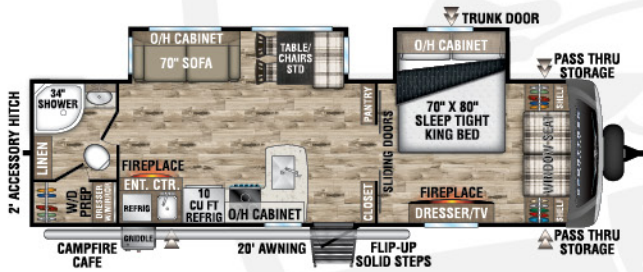

STT292VRB

UVW - 8,020 lbs. | Exterior Length - 34' 8" | Sleeps - 6

STT302VRB

UVW - 7,610 lbs. | Exterior Length - 33' 3" | Sleeps - 4

STT312VBH

UVW - 7,980 lbs. | Exterior Length - 35' 9" | Sleeps - 10

STT333VFK

UVW - 9,040 lbs. | Exterior Length - 36' 8" | Sleeps - 4

STT333VMI

UVW - 8,890 lbs. | Exterior Length - 36' 8" | Sleeps - 4

2024 SPORTTREK TOURING EDITION

STT336VRK

UVW – 8,970 lbs. | Exterior Length – 37' 8" | Sleeps – 4

STT343VBH

UVW – 9,040 lbs. | Exterior Length – 37' 8" | Sleeps – 11

STT343VIB

UVW – 8,950 lbs. | Exterior Length – 38' 2" | Sleeps – 11

STT343VIK

UVW – 8,970 lbs. | Exterior Length – 37' 5" | Sleeps – 4

985 N 900 W | Shipshewana, IN 46565 | www.venture-rv.com