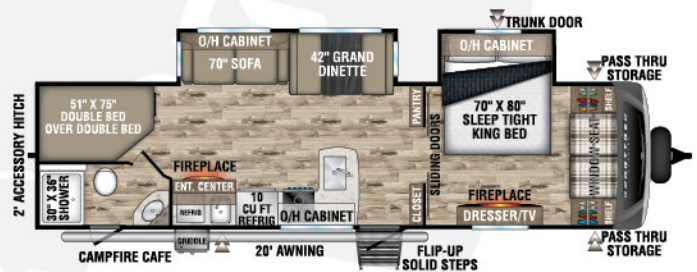

SPORTTREK

TOURING EDITION

2024

Luxury Travel Trailers

Designed for Campers by Campers!

STT272VRK

UVW - 7,290 lbs. | Exterior Length - 31' 6" | Sleeps - 6

NEW

STT292VRB

UVW - 8,020 lbs. | Exterior Length - 34' 8" | Sleeps - 6

STT302VRB

UVW - 7,610 lbs. | Exterior Length - 33' 3" | Sleeps - 4

STT312VBH

UVW - 7,980 lbs. | Exterior Length - 35' 9" | Sleeps - 10

STT333VFK

UVW - 9,040 lbs. | Exterior Length - 36' 8" | Sleeps - 4

STT333VMI

UVW - 8,890 lbs. | Exterior Length - 36' 8" | Sleeps - 4

2024 SPORTTREK TOURING EDITION

STT336VRK

UVW – 8,970 lbs. | Exterior Length – 37' 8" | Sleeps – 4

STT343VBH

UVW – 9,040 lbs. | Exterior Length – 37' 8" | Sleeps – 11

STT343VIB

UVW – 8,950 lbs. | Exterior Length – 38' 2" | Sleeps – 11

STT343VIK

UVW – 8,970 lbs. | Exterior Length – 37' 5" | Sleeps – 4

985 N 900 W | Shipshewana, IN 46565 | www.venture-rv.com