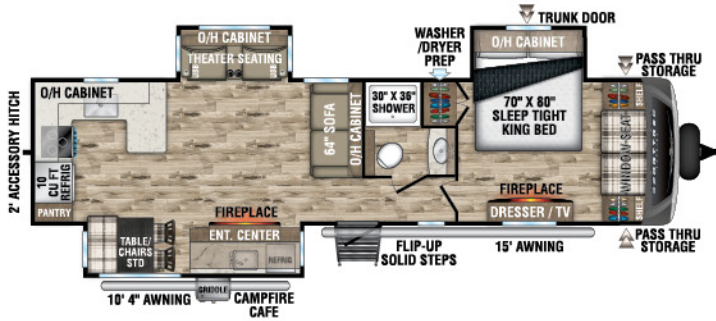

STT292VRB

UVW - 8,020 lbs. | Exterior Length - 34' 8" | Sleeps - 6

STT302VRB

UVW - 7,610 lbs. | Exterior Length - 33' 3" | Sleeps - 4

STT312VBH

UVW - 7,980 lbs. | Exterior Length - 35' 9" | Sleeps - 10

STT333VFK

UVW - 9,040 lbs. | Exterior Length - 36' 8" | Sleeps - 4

STT333VMI

UVW - 8,890 lbs. | Exterior Length - 36' 8" | Sleeps - 4

2024 SPORTTREK TOURING EDITION

STT336VRK

UVW – 8,970 lbs. | Exterior Length – 37' 8" | Sleeps – 4

STT343VBH

UVW – 9,040 lbs. | Exterior Length – 37' 8" | Sleeps – 11

STT343VIB

UVW – 8,950 lbs. | Exterior Length – 38' 2" | Sleeps – 11

STT343VIK

UVW – 8,970 lbs. | Exterior Length – 37' 5" | Sleeps – 4

985 N 900 W | Shipshewana, IN 46565 | www.venture-rv.com