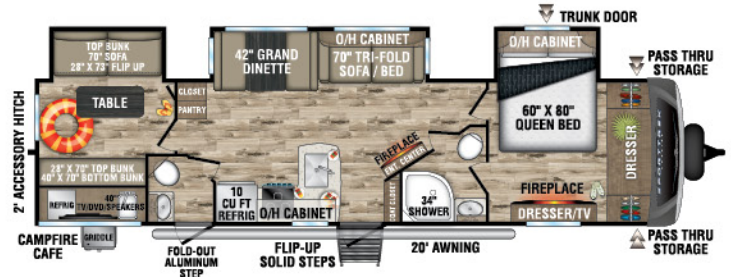

STT292VRB

UVW - 8,020 lbs. | Exterior Length - 34' 8" | Sleeps - 6

STT302VRB

UVW - 7,610 lbs. | Exterior Length - 33' 3" | Sleeps - 4

STT312VBH

UVW - 7,980 lbs. | Exterior Length - 35' 9" | Sleeps - 10

STT333VFK

UVW - 9,040 lbs. | Exterior Length - 36' 8" | Sleeps - 4

STT333VMI

UVW - 8,890 lbs. | Exterior Length - 36' 8" | Sleeps - 4

2024 SPORTTREK TOURING EDITION

STT336VRK

UVW – 8,970 lbs. | Exterior Length – 37' 8" | Sleeps – 4

STT343VBH

UVW – 9,040 lbs. | Exterior Length – 37' 8" | Sleeps – 11

STT343VIB

UVW – 8,950 lbs. | Exterior Length – 38' 2" | Sleeps – 11

STT343VIK

UVW – 8,970 lbs. | Exterior Length – 37' 5" | Sleeps – 4

985 N 900 W | Shipshewana, IN 46565 | www.venture-rv.com