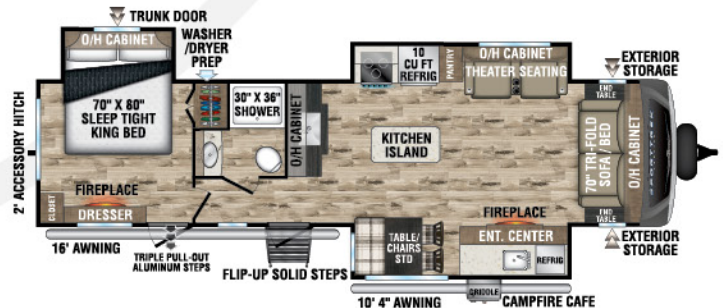

STT292VRB

UVW - 8,020 lbs. | Exterior Length - 34' 8" | Sleeps - 6

STT302VRB

UVW - 7,610 lbs. | Exterior Length - 33' 3" | Sleeps - 4

STT312VBH

UVW - 7,980 lbs. | Exterior Length - 35' 9" | Sleeps - 10

STT333VFK

UVW - 9,040 lbs. | Exterior Length - 36' 8" | Sleeps - 4

STT333VMI

UVW - 8,890 lbs. | Exterior Length - 36' 8" | Sleeps - 4

2024 SPORTTREK TOURING EDITION

STT336VRK

UVW – 8,970 lbs. | Exterior Length – 37' 8" | Sleeps – 4

STT343VBH

UVW – 9,040 lbs. | Exterior Length – 37' 8" | Sleeps – 11

STT343VIB

UVW – 8,950 lbs. | Exterior Length – 38' 2" | Sleeps – 11

STT343VIK

UVW – 8,970 lbs. | Exterior Length – 37' 5" | Sleeps – 4

985 N 900 W | Shipshewana, IN 46565 | www.venture-rv.com