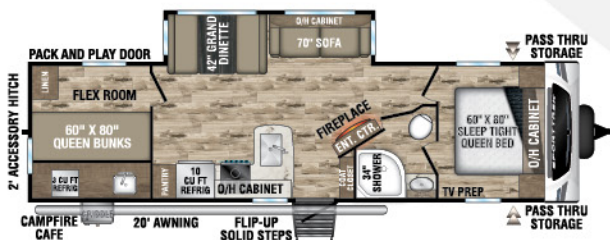

NEW

ST261VBH

UWV - TBD | Exterior Length - 30' 2" | Sleeps - TBD

ST271VMB

UWV - 6,610 lbs. | Exterior Length - 30' 8" | Sleeps - 6

ST281VBH

UWV - 6,640 lbs. | Exterior Length - 32' 2" | Sleeps - 10

ST291VRK

UWV - 6,950 lbs. | Exterior Length - 33' | Sleeps - 6

ST291VTQ

UWV - 7,160 | Exterior Length - 34' 6" | Sleeps - 10

ST312VIK

UWV - 7,600 lbs. | Exterior Length - 34' 8" | Sleeps - 6

2024 SPORTTREK

ST327VIK

UVW – 8,410 lbs. | Exterior Length – 36'1" | Sleeps – 11

ST332VBH

UVW – 8,330 lbs. | Exterior Length – 37'8" | Sleeps – 11

ST333VIK

UVW – 8,870 lbs. | Exterior Length – 37'8" | Sleeps – 11

KING-U DINETTE OPTION

- Available on all SportTrek floorplans (N/A ST261VBH)
- Folds out to 60" x 80" Queen Bed
- IPO Dinette and Sofa