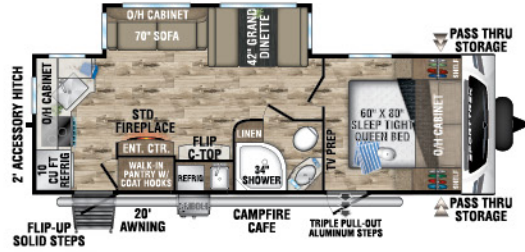

ST251VRK

UWV - 6,320 lbs. | Exterior Length - 28' 4" | Sleeps - 6