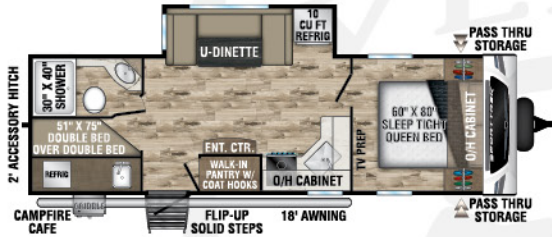

SPORTTREK

BY VENTURE RV

2024

Lightweight Travel Trailers
Designed for Campers by Campers!

ST251VFK

UWV - 6,190 lbs. | Exterior Length - 28' 11" | Sleeps - 6

ST251VRK

UWV - 6,320 lbs. | Exterior Length - 28' 4" | Sleeps - 6

NEW

ST261VBH

UWV - TBD | Exterior Length - 30' 2" | Sleeps - TBD

ST271VMB

UWV - 6,610 lbs. | Exterior Length - 30' 8" | Sleeps - 6

ST281VBH

UWV - 6,640 lbs. | Exterior Length - 32' 2" | Sleeps - 10

ST291VRK

UWV - 6,950 lbs. | Exterior Length - 33' | Sleeps - 6

ST291VTQ

UWV - 7,160 | Exterior Length - 34' 6" | Sleeps - 10

ST312VIK

UWV - 7,600 lbs. | Exterior Length - 34' 8" | Sleeps - 6

2024 SPORTTREK

ST327VIK

UVW – 8,410 lbs. | Exterior Length – 36'1" | Sleeps – 11

ST332VBH

UVW – 8,330 lbs. | Exterior Length – 37'8" | Sleeps – 11

ST333VIK

UVW – 8,870 lbs. | Exterior Length – 37'8" | Sleeps – 11

KING-U DINETTE OPTION

- Available on all SportTrek floorplans (N/A ST261VBH)
- Folds out to 60" x 80" Queen Bed
- IPO Dinette and Sofa