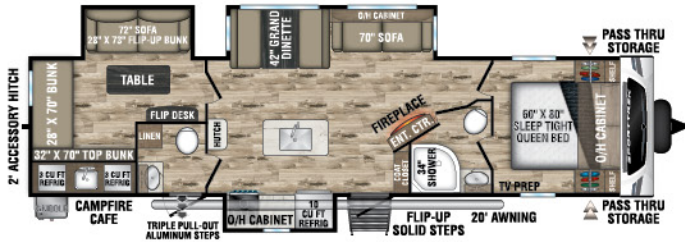

NEW

ST261VBH

UWV - TBD | Exterior Length - 30' 2" | Sleeps - TBD

ST271VMB

UWV - 6,610 lbs. | Exterior Length - 30' 8" | Sleeps - 6

ST281VBH

UWV - 6,640 lbs. | Exterior Length - 32' 2" | Sleeps - 10

ST291VRK

UWV - 6,950 lbs. | Exterior Length - 33' | Sleeps - 6

ST291VTQ

UWV - 7,160 | Exterior Length - 34' 6" | Sleeps - 10

ST312VIK

UWV - 7,600 lbs. | Exterior Length - 34' 8" | Sleeps - 6

2024 SPORTTREK

ST327VIK

UVW – 8,410 lbs. | Exterior Length – 36'1" | Sleeps – 11

ST332VBH

UVW – 8,330 lbs. | Exterior Length – 37'8" | Sleeps – 11

ST333VIK

UVW – 8,870 lbs. | Exterior Length – 37'8" | Sleeps – 11

KING-U DINETTE OPTION

- Available on all SportTrek floorplans (N/A ST261VBH)
- Folds out to 60" x 80" Queen Bed
- IPO Dinette and Sofa