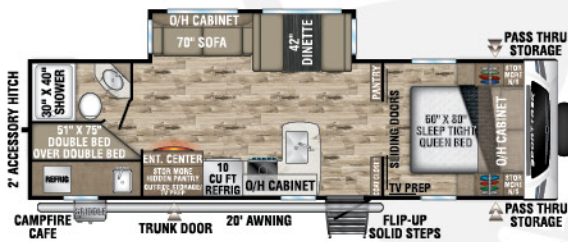

NEW

ST261VBH

UWV - TBD | Exterior Length - 30' 2" | Sleeps - TBD

ST271VMB

UWV - 6,610 lbs. | Exterior Length - 30' 8" | Sleeps - 6

ST281VBH

UWV - 6,640 lbs. | Exterior Length - 32' 2" | Sleeps - 10

ST291VRK

UWV - 6,950 lbs. | Exterior Length - 33' | Sleeps - 6

ST291VTQ

UWV - 7,160 | Exterior Length - 34' 6" | Sleeps - 10

ST312VIK

UWV - 7,600 lbs. | Exterior Length - 34' 8" | Sleeps - 6

2024 SPORTTREK

ST327VIK

UVW – 8,410 lbs. | Exterior Length – 36'1" | Sleeps – 11

ST332VBH

UVW – 8,330 lbs. | Exterior Length – 37'8" | Sleeps – 11

ST333VIK

UVW – 8,870 lbs. | Exterior Length – 37'8" | Sleeps – 11

KING-U DINETTE OPTION

- Available on all SportTrek floorplans (N/A ST261VBH)
- Folds out to 60" x 80" Queen Bed
- IPO Dinette and Sofa