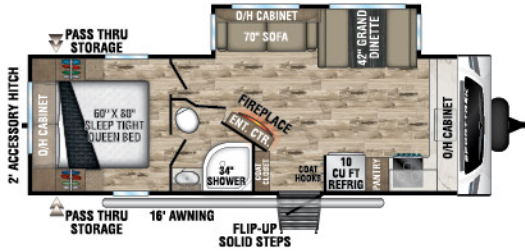

SPORTTREK

BY VENTURE RV

2024

Lightweight Travel Trailers
Designed for Campers by Campers!

ST251VFK

UWV - 6,190 lbs. | Exterior Length - 28' 11" | Sleeps - 6

ST251VRK

UWV - 6,320 lbs. | Exterior Length - 28' 4" | Sleeps - 6

NEW

ST261VBH

UWV - TBD | Exterior Length - 30' 2" | Sleeps - TBD

ST271VMB

UWV - 6,610 lbs. | Exterior Length - 30' 8" | Sleeps - 6

ST281VBH

UWV - 6,640 lbs. | Exterior Length - 32' 2" | Sleeps - 10

ST291VRK

UWV - 6,950 lbs. | Exterior Length - 33' | Sleeps - 6

ST291VTQ

UWV - 7,160 | Exterior Length - 34' 6" | Sleeps - 10

ST312VIK

UWV - 7,600 lbs. | Exterior Length - 34' 8" | Sleeps - 6

2024 SPORTTREK

ST327VIK

UVW – 8,410 lbs. | Exterior Length – 36'1" | Sleeps – 11

ST332VBH

UVW – 8,330 lbs. | Exterior Length – 37'8" | Sleeps – 11

ST333VIK

UVW – 8,870 lbs. | Exterior Length – 37'8" | Sleeps – 11

KING-U DINETTE OPTION

- Available on all SportTrek floorplans (N/A ST261VBH)
- Folds out to 60" x 80" Queen Bed
- IPO Dinette and Sofa