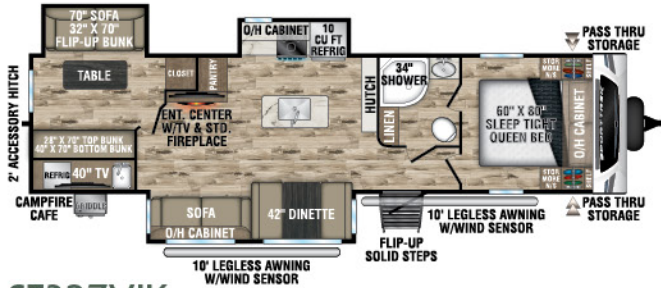

NEW

ST261VBH

UWV - TBD | Exterior Length - 30' 2" | Sleeps - TBD

ST271VMB

UWV - 6,610 lbs. | Exterior Length - 30' 8" | Sleeps - 6

ST281VBH

UWV - 6,640 lbs. | Exterior Length - 32' 2" | Sleeps - 10

ST291VRK

UWV - 6,950 lbs. | Exterior Length - 33' | Sleeps - 6

ST291VTQ

UWV - 7,160 | Exterior Length - 34' 6" | Sleeps - 10

ST312VIK

UWV - 7,600 lbs. | Exterior Length - 34' 8" | Sleeps - 6

2024 SPORTTREK

ST327VIK

UVW – 8,410 lbs. | Exterior Length – 36'1" | Sleeps – 11

ST332VBH

UVW – 8,330 lbs. | Exterior Length – 37'8" | Sleeps – 11

ST333VIK

UVW – 8,870 lbs. | Exterior Length – 37'8" | Sleeps – 11

KING-U DINETTE OPTION

- Available on all SportTrek floorplans (N/A ST261VBH)
- Folds out to 60" x 80" Queen Bed
- IPO Dinette and Sofa