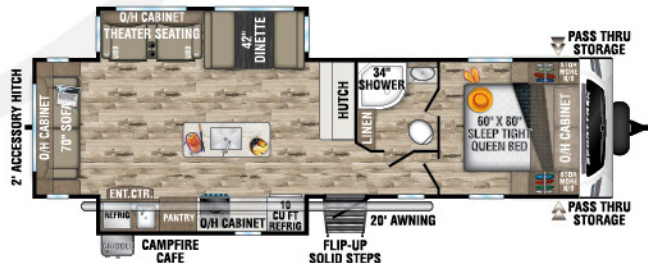

NEW

ST261VBH

UWV - TBD | Exterior Length - 30' 2" | Sleeps - TBD

ST271VMB

UWV - 6,610 lbs. | Exterior Length - 30' 8" | Sleeps - 6

ST281VBH

UWV - 6,640 lbs. | Exterior Length - 32' 2" | Sleeps - 10

ST291VRK

UWV - 6,950 lbs. | Exterior Length - 33' | Sleeps - 6

ST291VTQ

UWV - 7,160 | Exterior Length - 34' 6" | Sleeps - 10

ST312VIK

UWV - 7,600 lbs. | Exterior Length - 34' 8" | Sleeps - 6

2024 SPORTTREK

ST327VIK

UVW – 8,410 lbs. | Exterior Length – 36'1" | Sleeps – 11

ST332VBH

UVW – 8,330 lbs. | Exterior Length – 37'8" | Sleeps – 11

ST333VIK

UVW – 8,870 lbs. | Exterior Length – 37'8" | Sleeps – 11

KING-U DINETTE OPTION

- Available on all SportTrek floorplans (N/A ST261VBH)
- Folds out to 60" x 80" Queen Bed
- IPO Dinette and Sofa