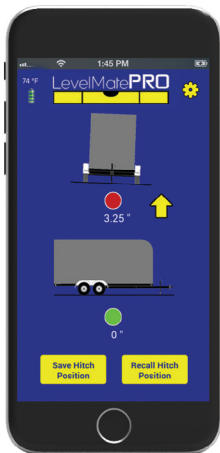

**EXCLUSIVE
TO
VENTURE RV**

Leveling Simplified!

Spend less time setting up your RV and more time enjoying the activities you want to do!

LevelMatePRO is the easiest and most user-friendly way to use smartphone tech to level towable RVs!

- ▶ Check your vehicle level from inside your vehicle.
- ▶ Displays height required to reach a level position - no more guesswork.
- ▶ Connect to LevelMatePRO without interrupting your vehicle Bluetooth connection.
- ▶ Level your vehicle in low light conditions or at night.
- ▶ Save and recall your hitch position for easy reconnect to your tow vehicle.

Patent Pending

LEVEL IT ON THE FIRST TRY

LevelMatePRO calculates and displays the height required to achieve a perfectly level position. An arrow is displayed to indicate where the height needs to be added, further simplifying what has traditionally been a lot of guesswork and very time consuming. Level using the height indicated, and when the red level indicator turns green... you're done!